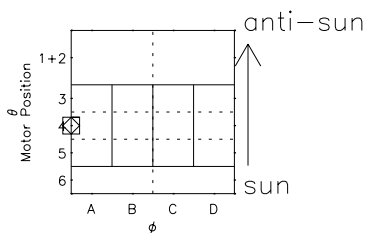

Galileo EPD Real Time Azimuth Anisotropies 97177

Software Version: RTAZIM_MEAN V 1.20
 Data Production: 06-03-00
 Plot Production: Sat Sep 15 12:59:11 2001
 Color File: wondr3
 Geofactor File: 1.1

◇ = Jupiter look direction
 □ = Corotation look direction