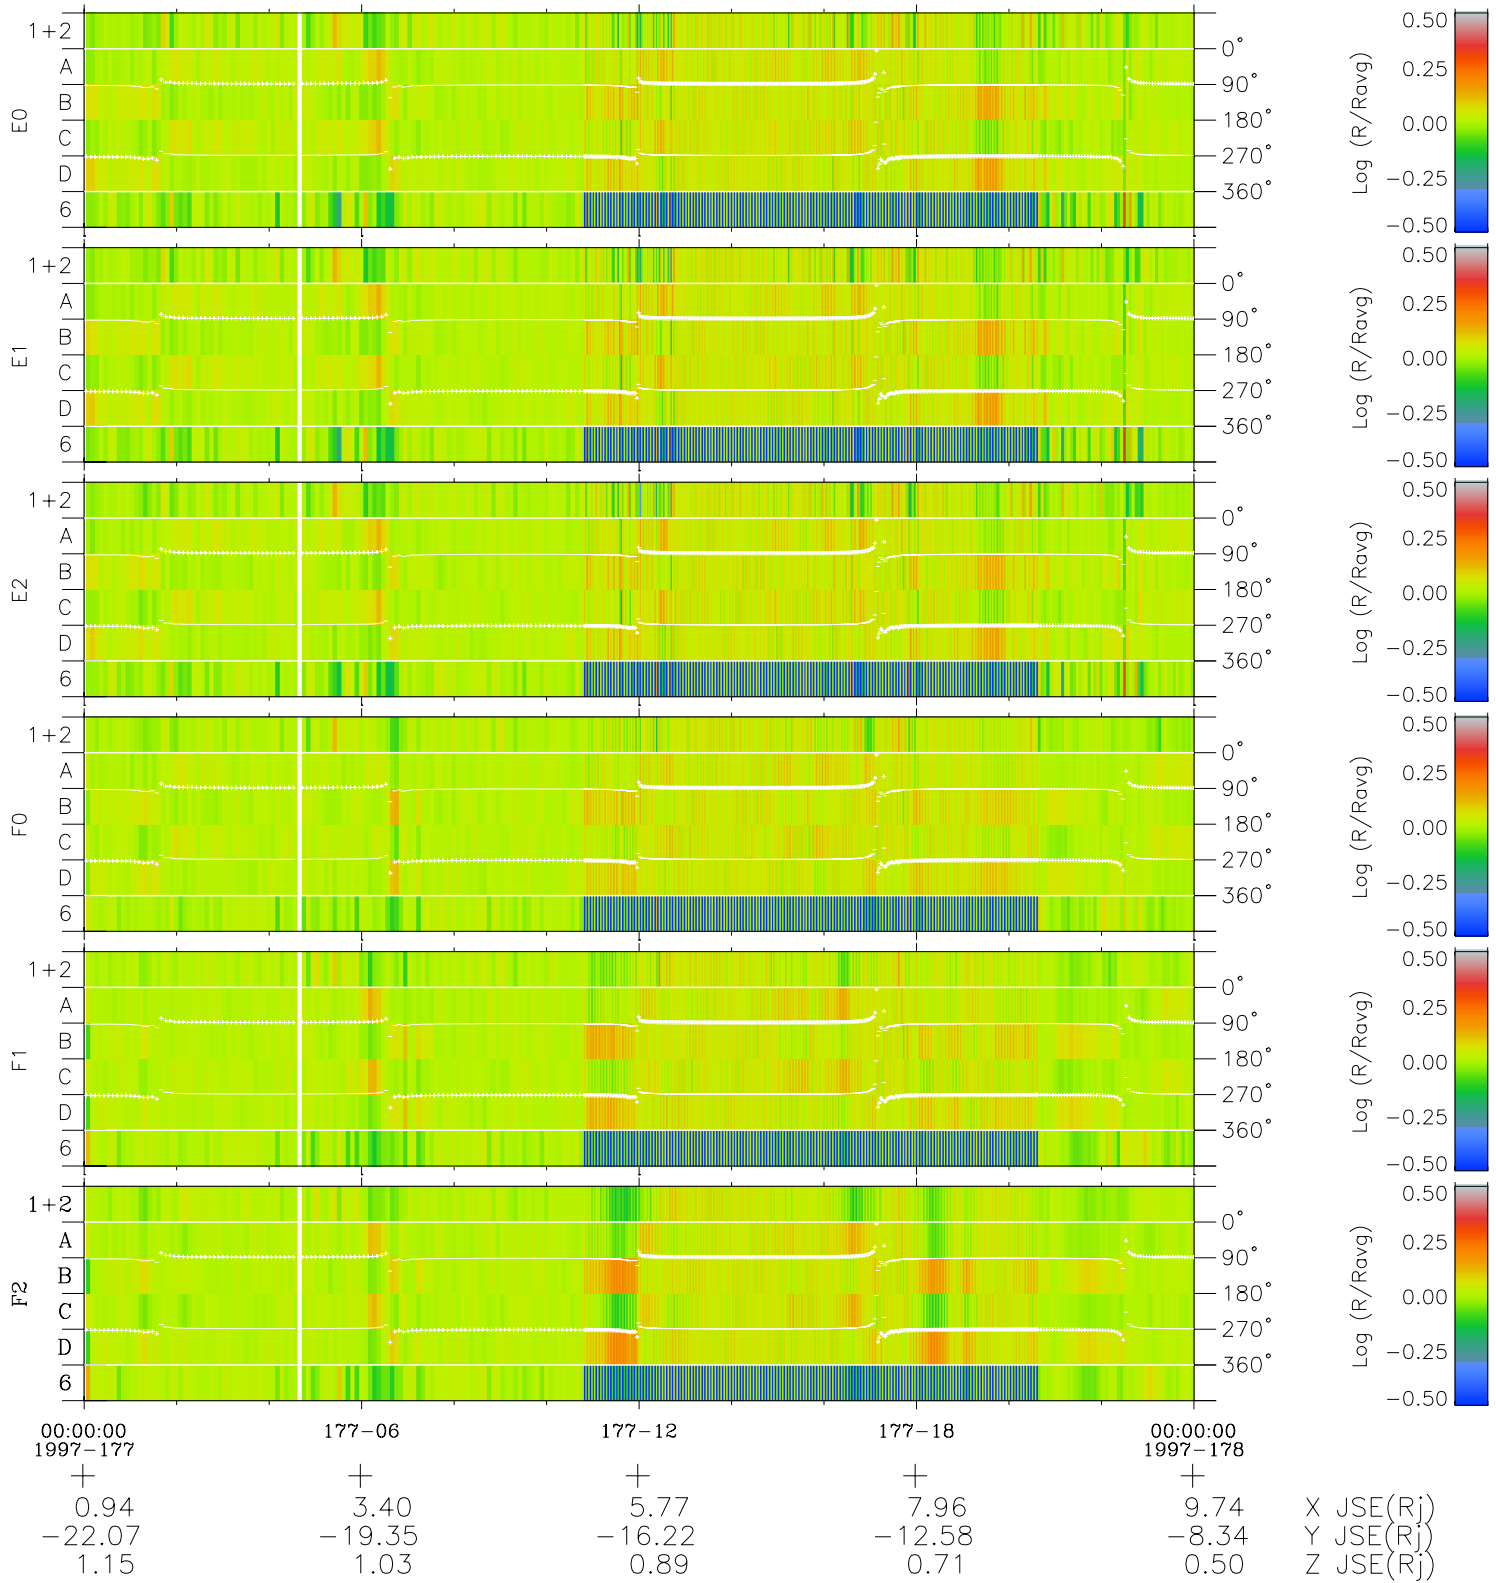

Galileo EPD Real Time Azimuth Anisotropies 97177

Software Version: RTAZIM_MEAN V 1.20
 Data Production: 06-03-00
 Plot Production: Sat Sep 15 12:59:11 2001
 Color File: wondr3
 Geofactor File: 1.1

◇ = Jupiter look direction
 □ = Corotation look direction