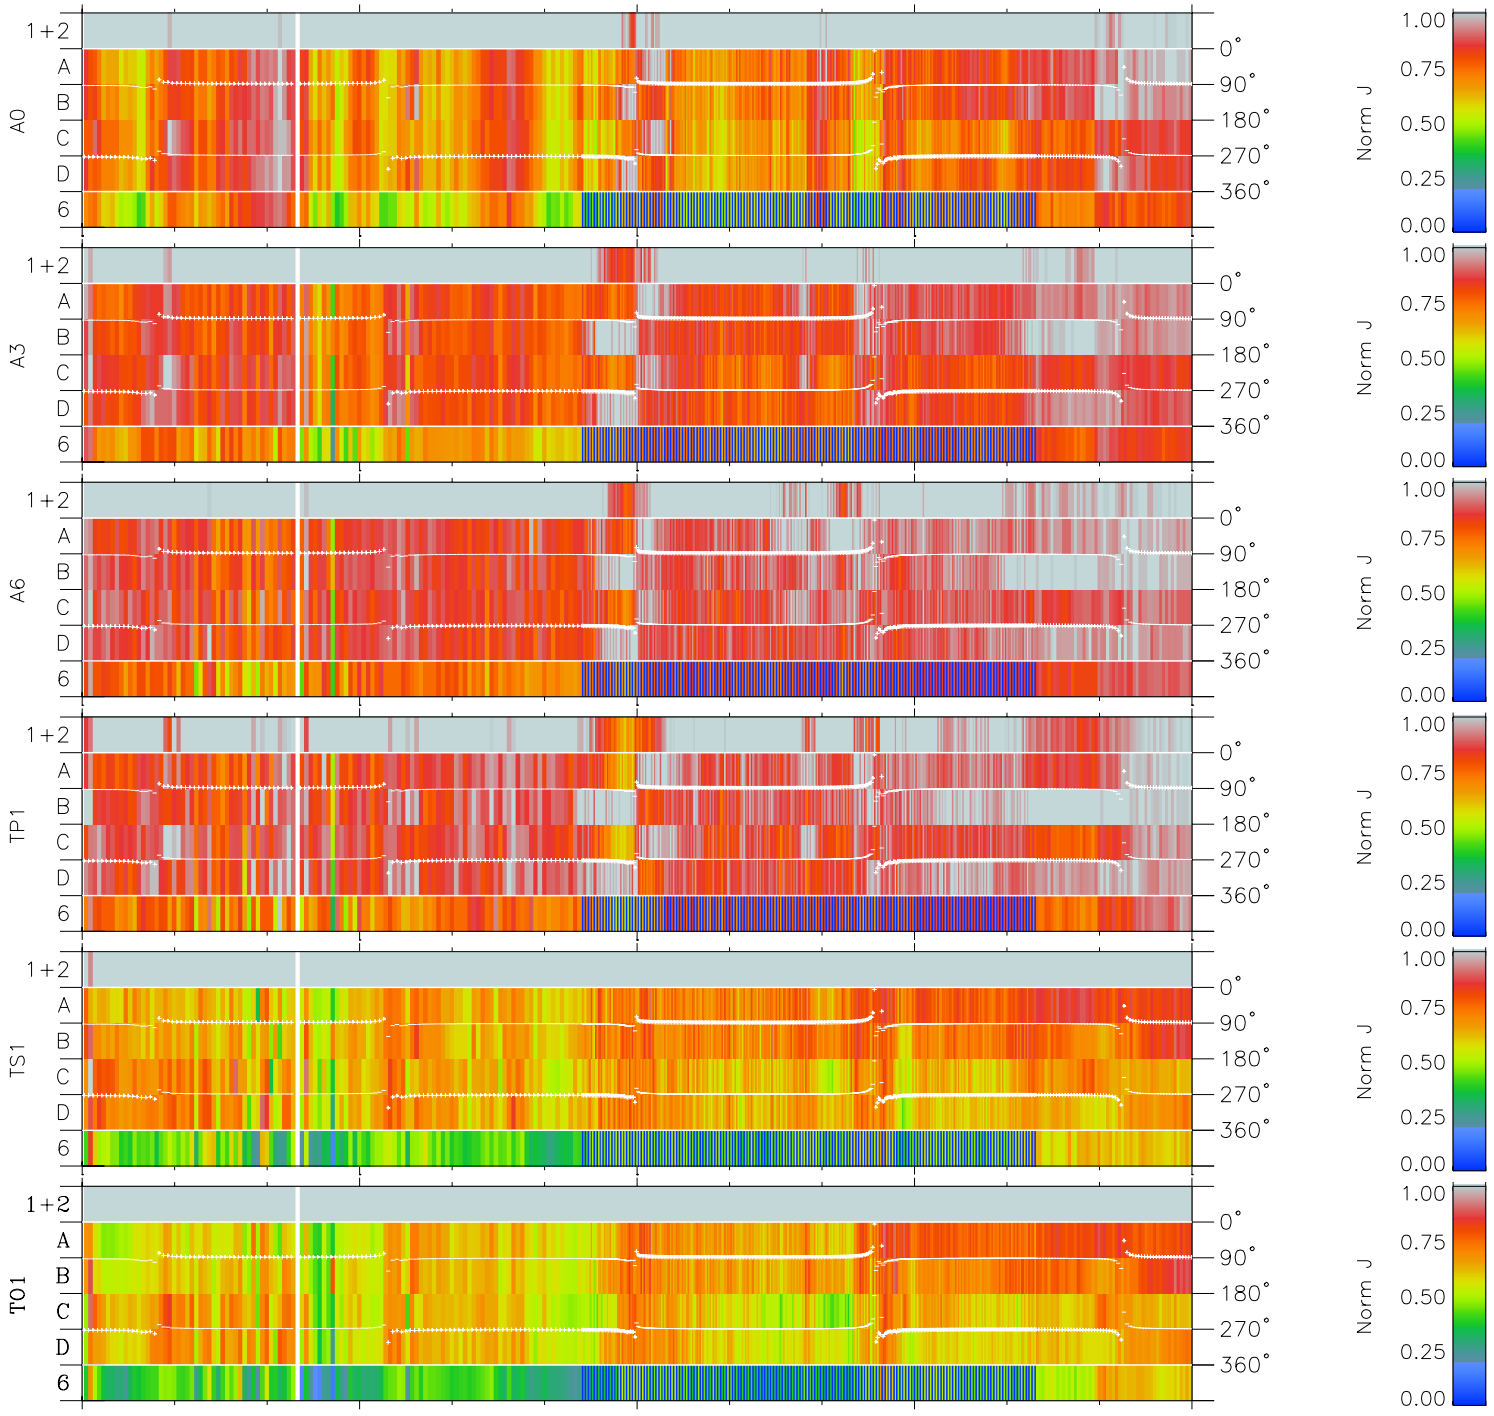

# Galileo EPD Real Time Azimuth Anisotropies 97177

Software Version: RTAZIM\_NORM V 1.20  
 Data Production: 06-03-00  
 Plot Production: Sat Sep 15 12:59:58 2001  
 Color File: wondr3  
 Geofactor File: 1.1

00:00:00 1997-177	177-06	177-12	177-18	00:00:00 1997-178	
+	+	+	+	+	X JSE(R <sub>j</sub> )
0.94	3.40	5.77	7.96	9.74	Y JSE(R <sub>j</sub> )
-22.07	-19.35	-16.22	-12.58	-8.34	Z JSE(R <sub>j</sub> )
1.15	1.03	0.89	0.71	0.50	

- ◇ = Jupiter look direction
- = Corotation look direction