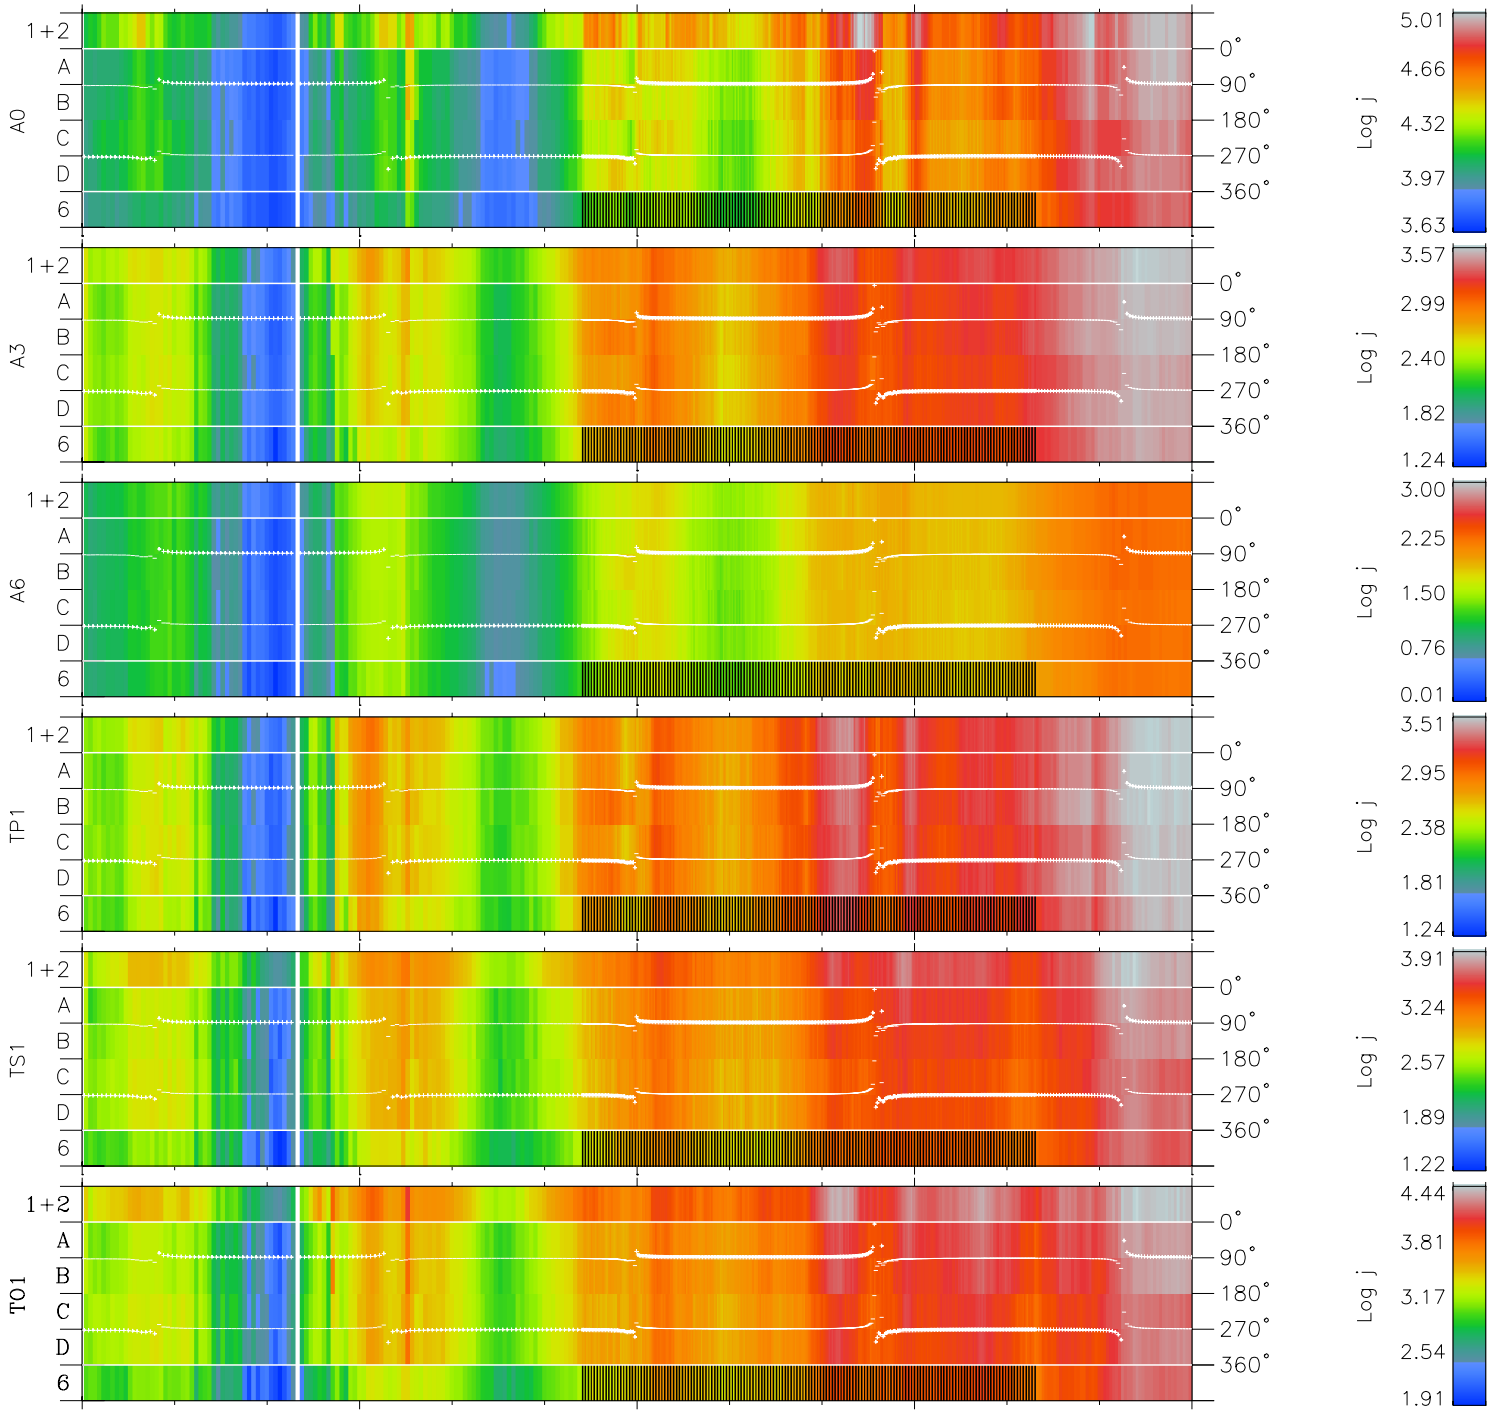

Galileo EPD Real Time Azimuth Anisotropies 97177

Software Version: RTAZIM_FLUX V 1.20
 Data Production: 06-03-00
 Plot Production: Sat Sep 15 12:59:27 2001
 Color File: wondr3
 Geofactor File: 1.1

00:00:00 1997-177	177-06	177-12	177-18	00:00:00 1997-178	
+	+	+	+	+	X JSE(R _j)
0.94	3.40	5.77	7.96	9.74	Y JSE(R _j)
-22.07	-19.35	-16.22	-12.58	-8.34	Z JSE(R _j)
1.15	1.03	0.89	0.71	0.50	

- ◇ = Jupiter look direction
- = Corotation look direction