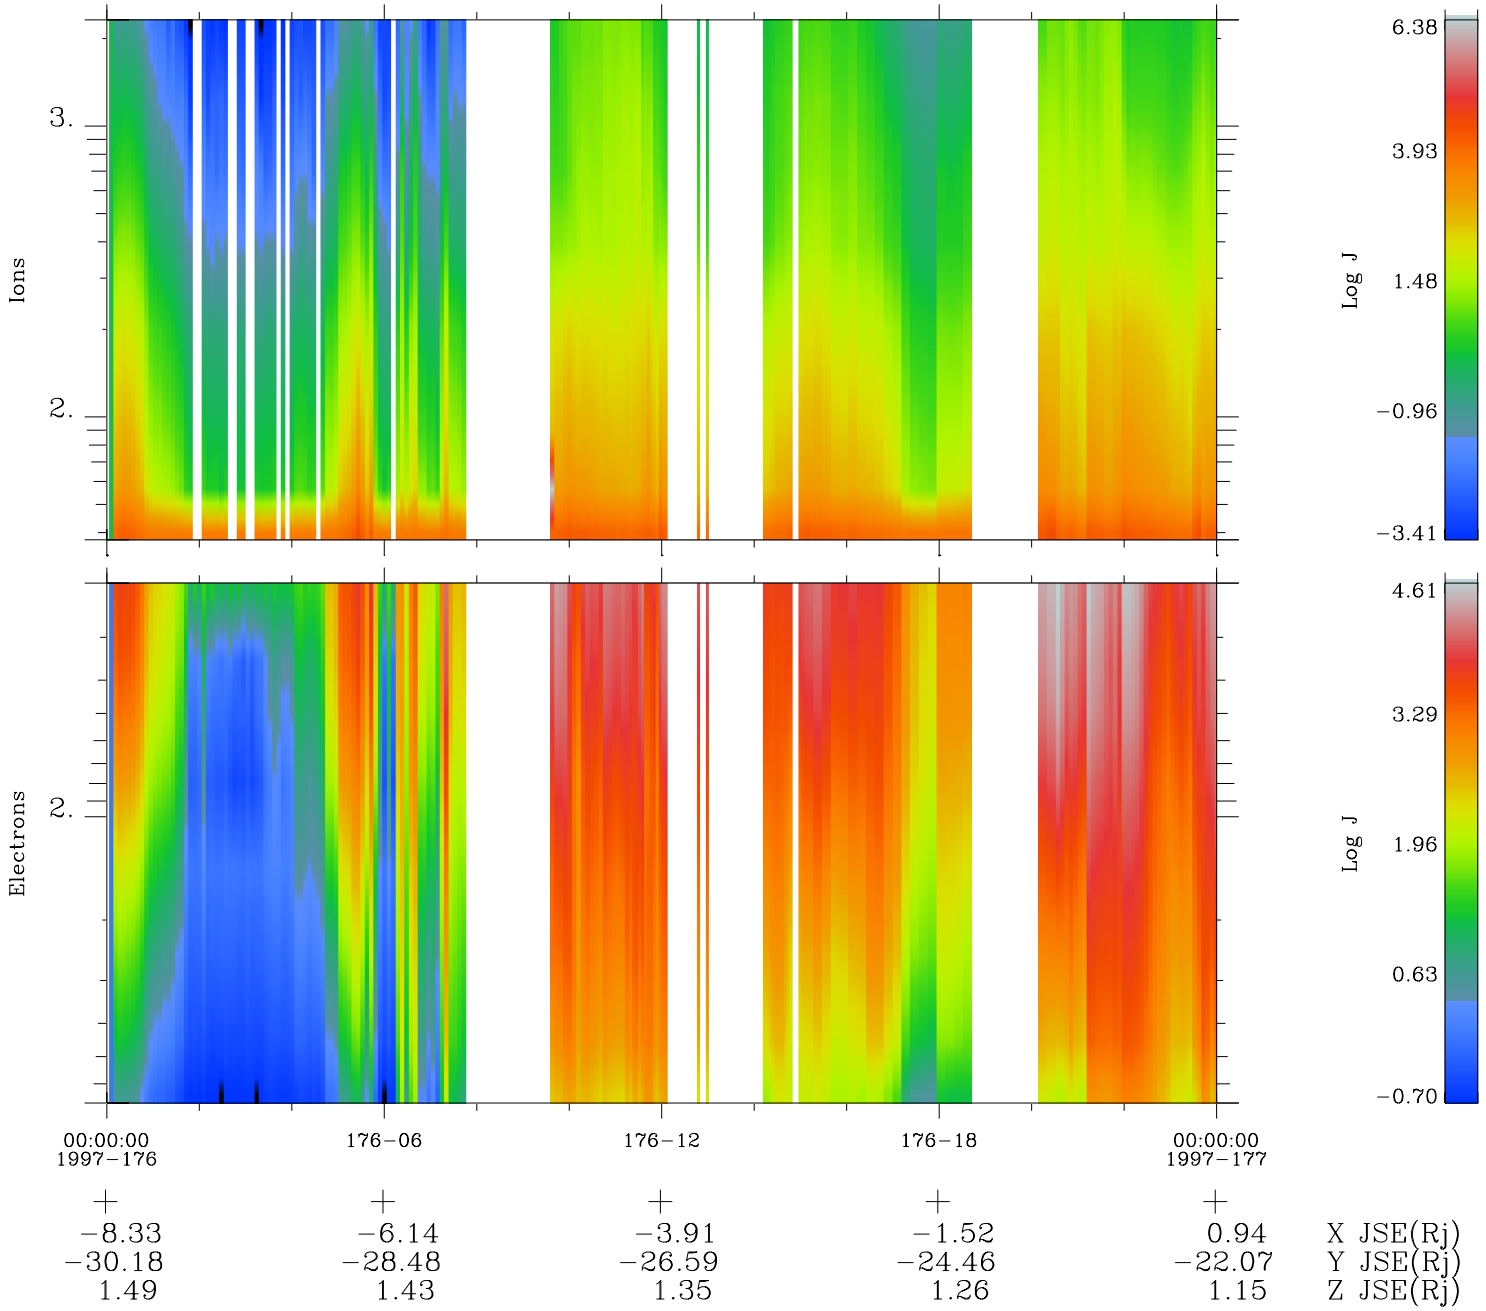

Galileo EPD Real Time Omni Spectrum 97176

Software Version: RTSPEC_OMNI V 1.20
 Data Production: 06-03-00
 Plot Production: Sat Sep 15 12:45:15 2001
 Color File: wondr3
 Geofactor File: 1.1

◇ = Jupiter look direction
 □ = Corotation look direction