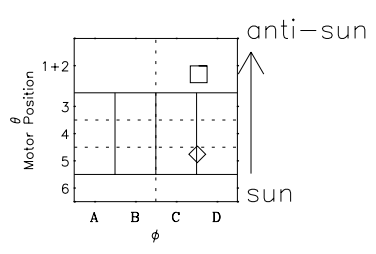

Galileo EPD Real Time Omni Spectrum 97176

Software Version: RTSPEC_OMNI V 1.20
 Data Production: 06-03-00
 Plot Production: Sat Sep 15 12:45:15 2001
 Color File: wondr3
 Geofactor File: 1.1

◇ = Jupiter look direction
 □ = Corotation look direction