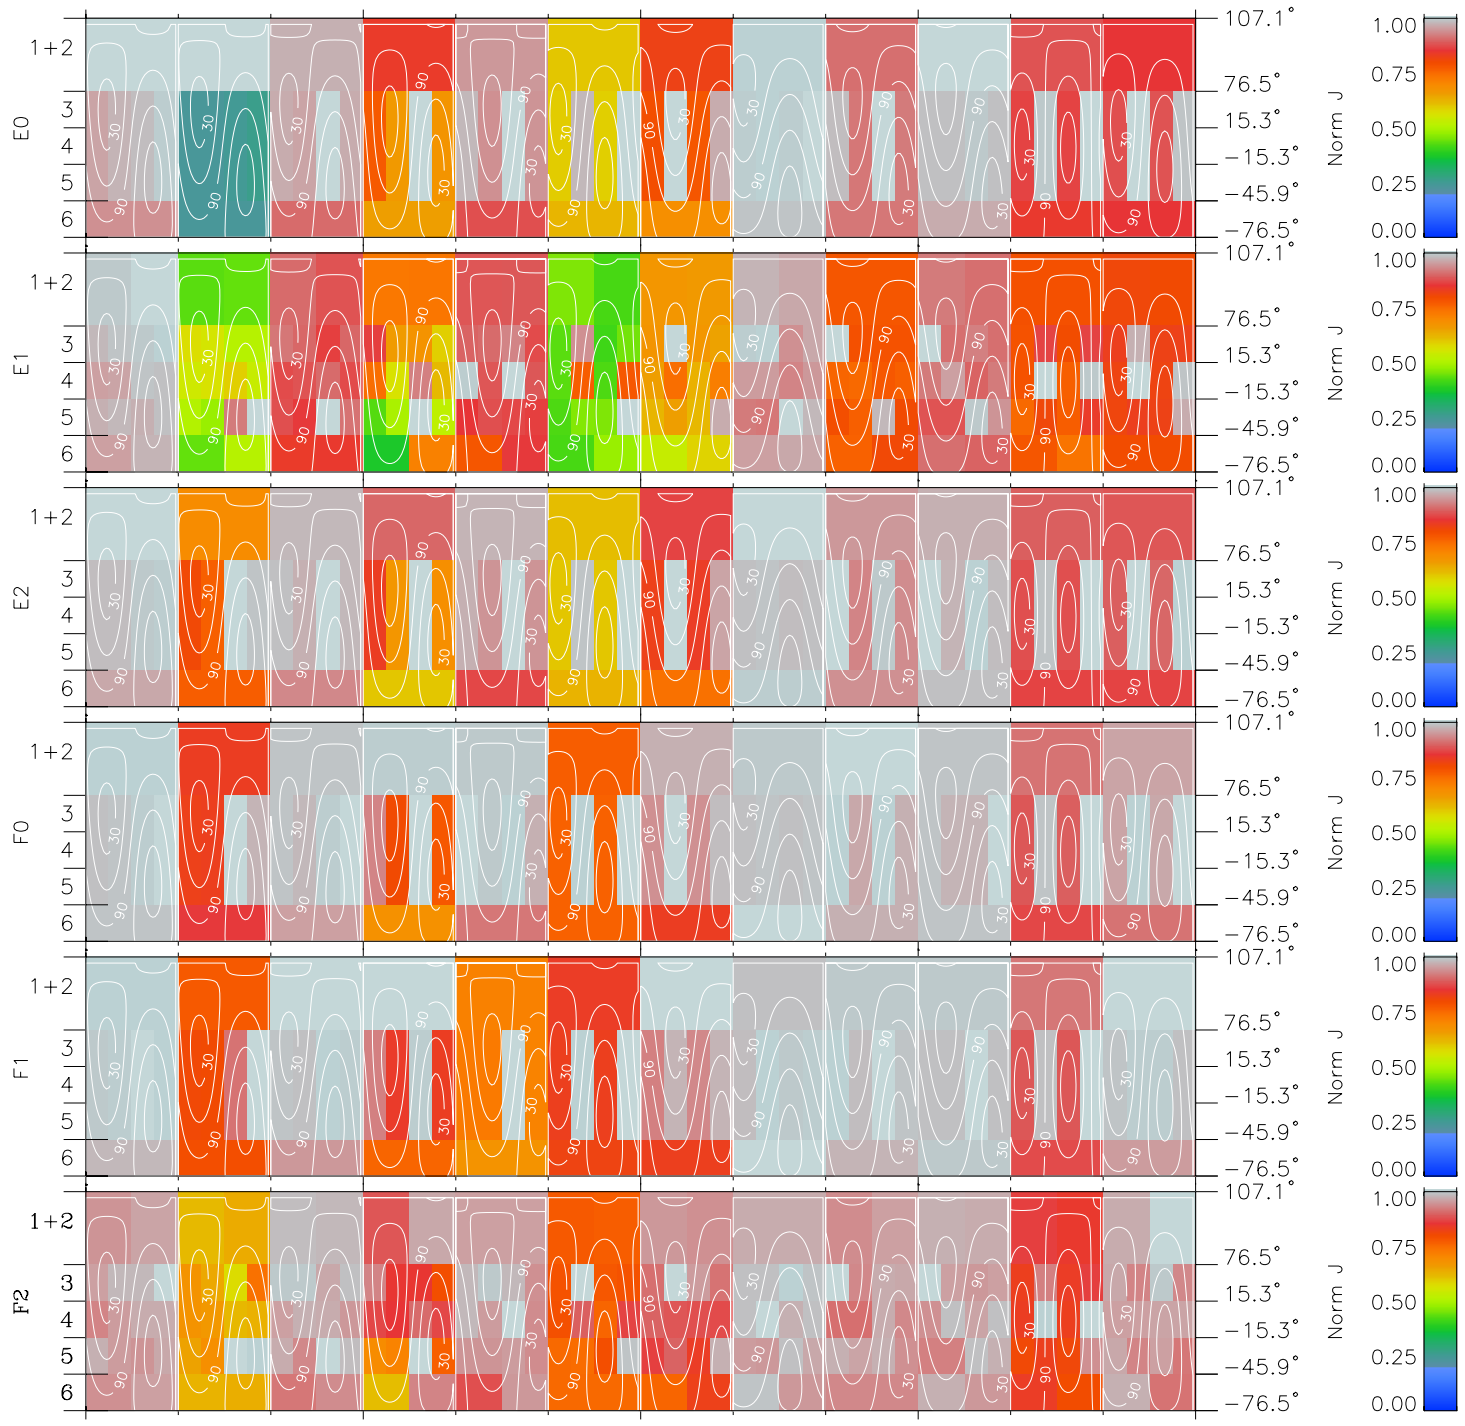

# Galileo EPD Real Time All-Sky Anisotropies 97176

Software Version: RTSKY\_NORM V 1.20  
 Data Production: 06-03-00  
 Plot Production: Sat Sep 15 12:46:11 2001  
 Color File: wondr3  
 Geofactor File: 1.1

00:00:00 1997-176	176-06	176-12	176-18	00:00:00 1997-177	
+	+	+	+	+	X JSE(R <sub>j</sub> )
-8.33	-6.14	-3.91	-1.52	0.94	Y JSE(R <sub>j</sub> )
-30.18	-28.48	-26.59	-24.46	-22.07	Z JSE(R <sub>j</sub> )
1.49	1.43	1.35	1.26	1.15	

◇ = Jupiter look direction  
 □ = Corotation look direction