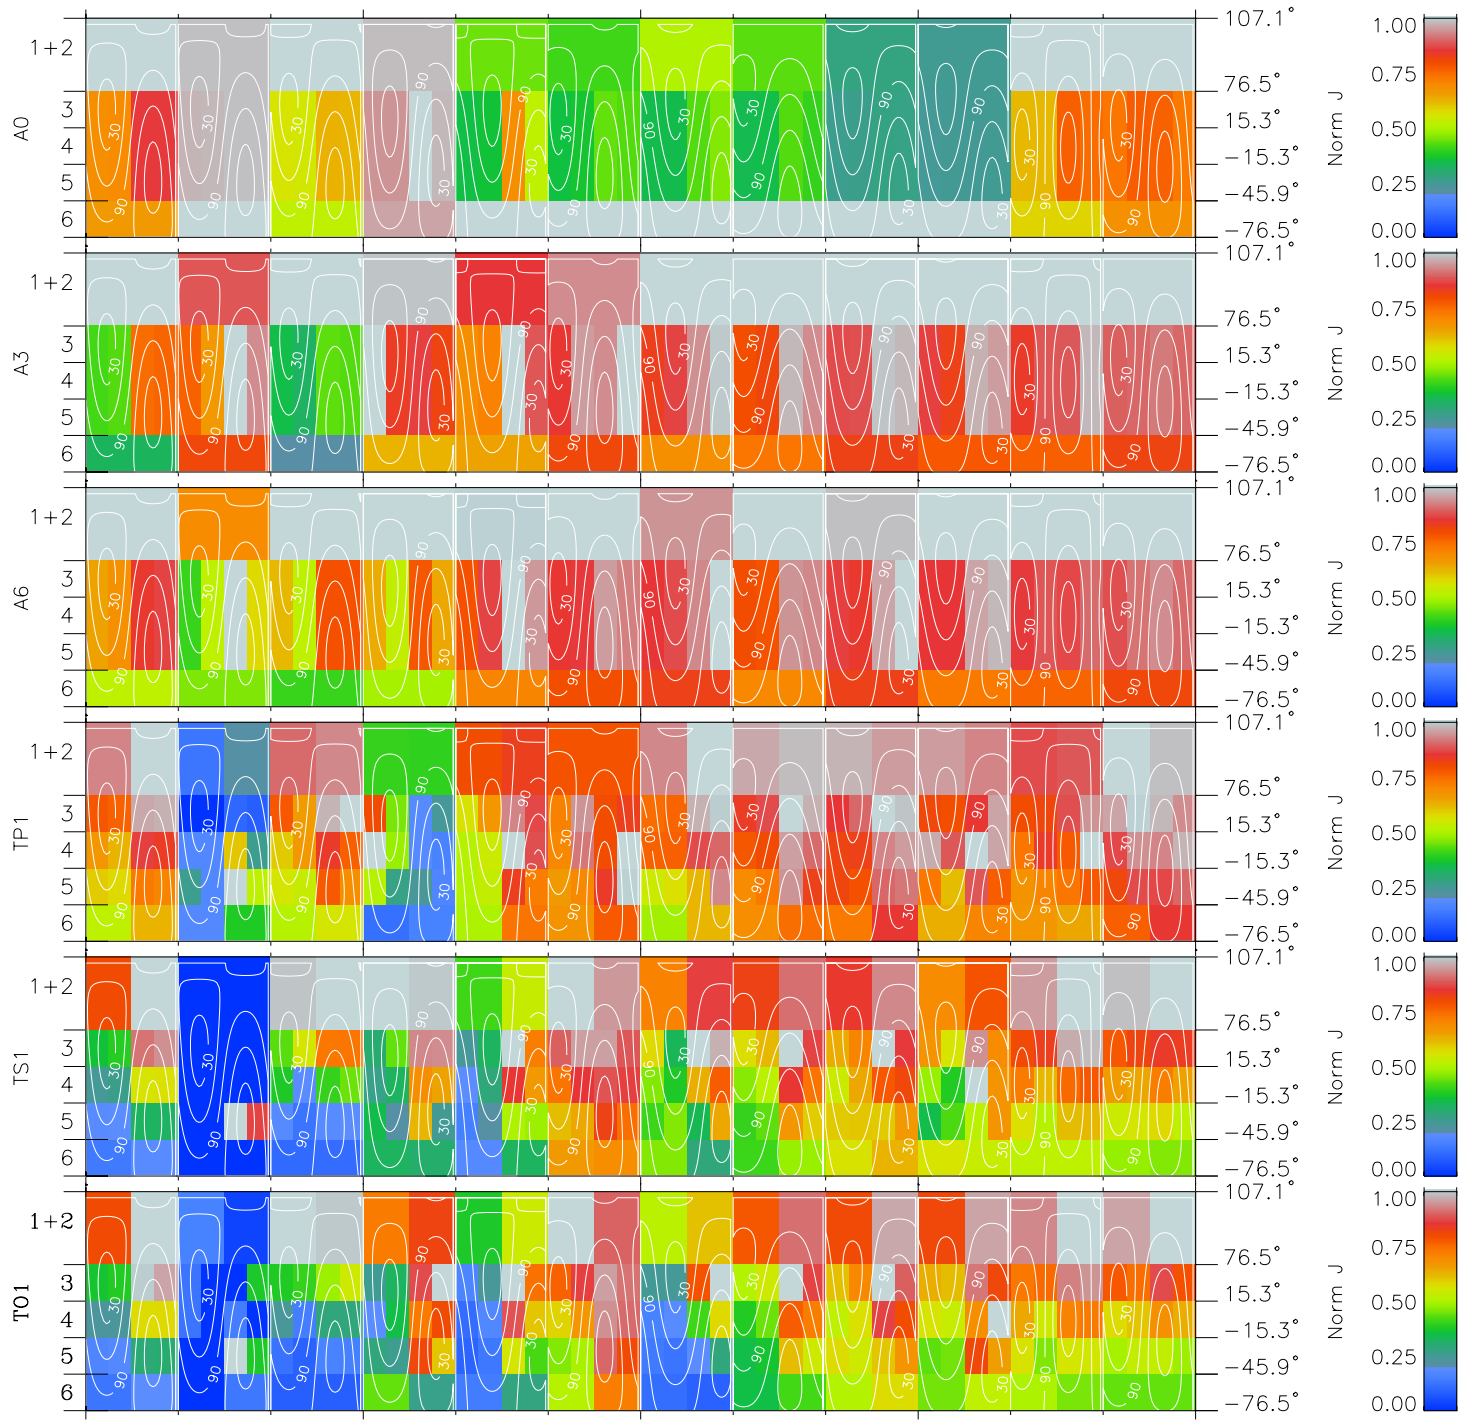

Galileo EPD Real Time All-Sky Anisotropies 97176

Software Version: RTSKY_NORM V 1.20
 Data Production: 06-03-00
 Plot Production: Sat Sep 15 12:46:02 2001
 Color File: wondr3
 Geofactor File: 1.1

00:00:00 1997-176	176-06	176-12	176-18	00:00:00 1997-177	
+	+	+	+	+	X JSE(R _j)
-8.33	-6.14	-3.91	-1.52	0.94	Y JSE(R _j)
-30.18	-28.48	-26.59	-24.46	-22.07	Z JSE(R _j)
1.49	1.43	1.35	1.26	1.15	

- ◇ = Jupiter look direction
- = Corotation look direction