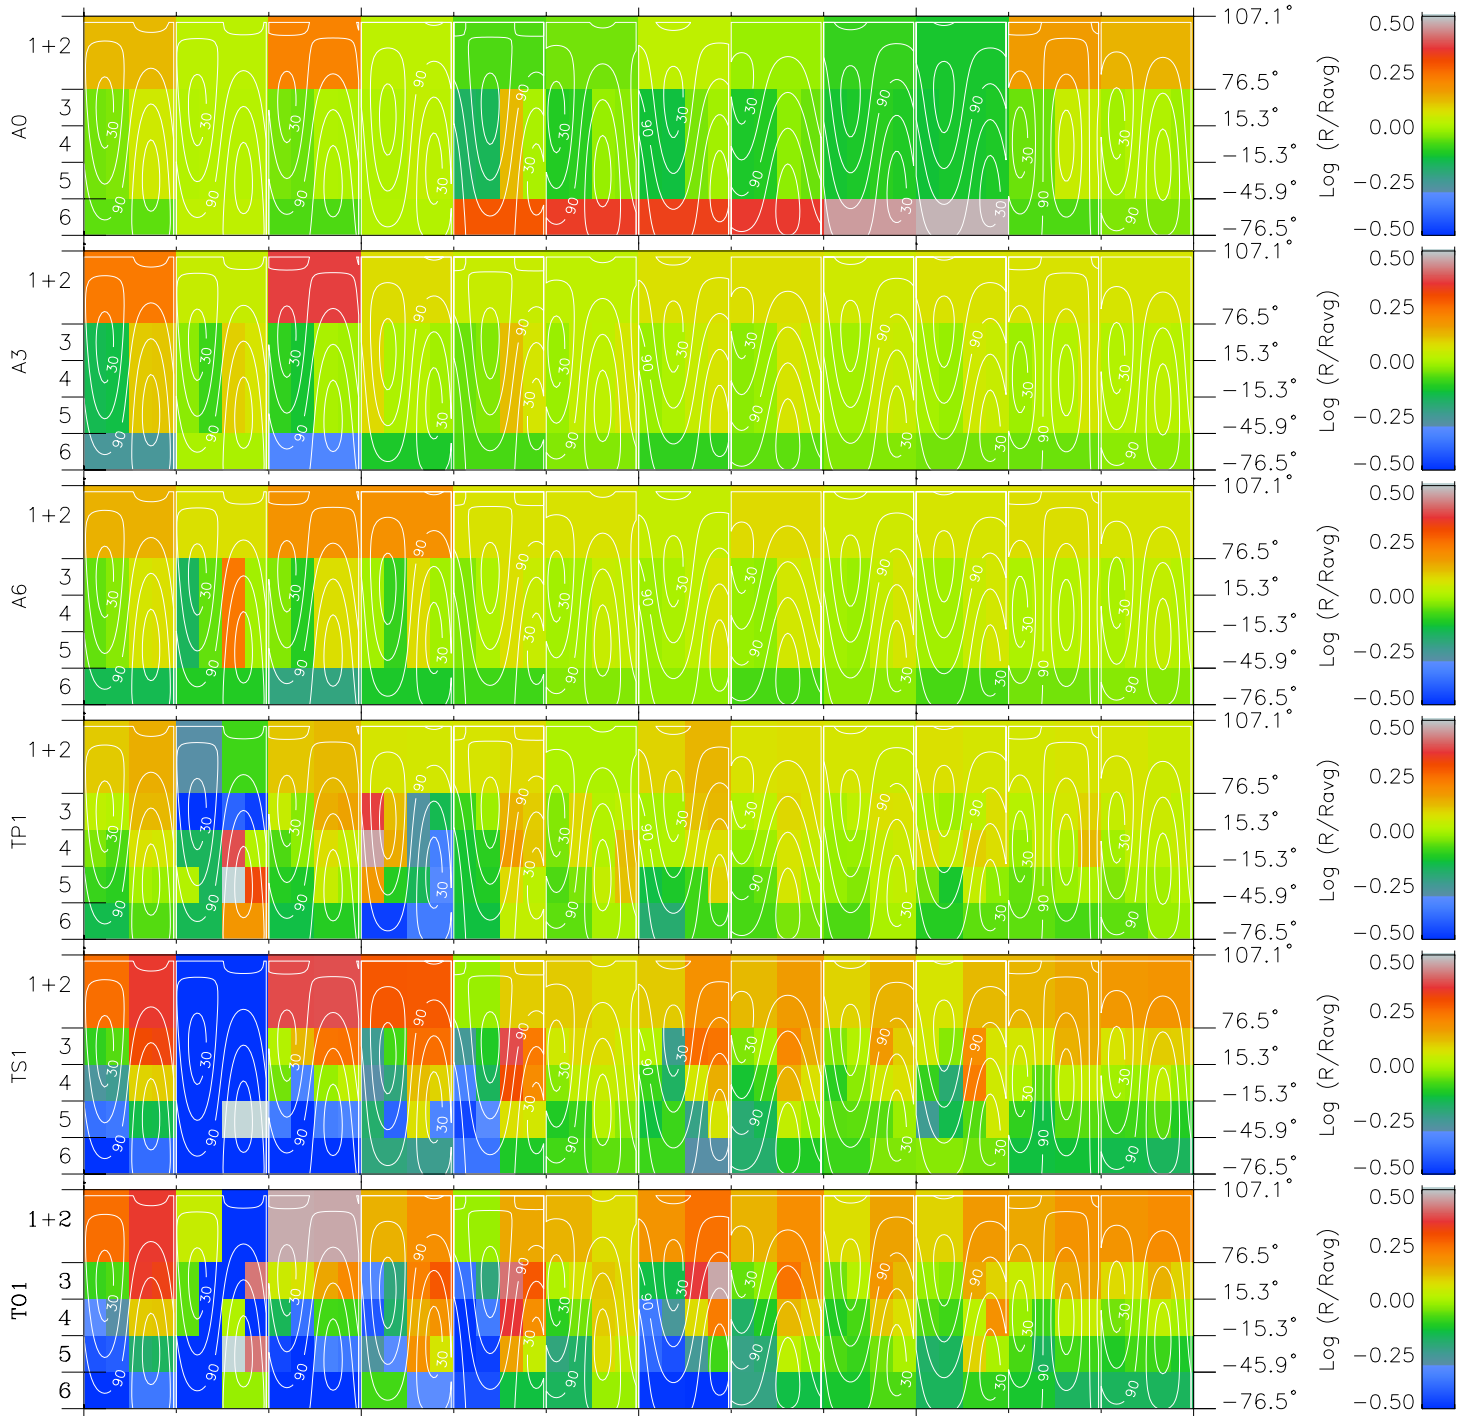

Galileo EPD Real Time All-Sky Anisotropies 97176

Software Version: RTSKY_MEAN V 1.20
 Data Production: 06-03-00
 Plot Production: Sat Sep 15 12:45:25 2001
 Color File: wondr3
 Geofactor File: 1.1

00:00:00 1997-176	176-06	176-12	176-18	00:00:00 1997-177	
+	+	+	+	+	
-8.33	-6.14	-3.91	-1.52	0.94	X JSE(R _j)
-30.18	-28.48	-26.59	-24.46	-22.07	Y JSE(R _j)
1.49	1.43	1.35	1.26	1.15	Z JSE(R _j)

- ◇ = Jupiter look direction
- = Corotation look direction