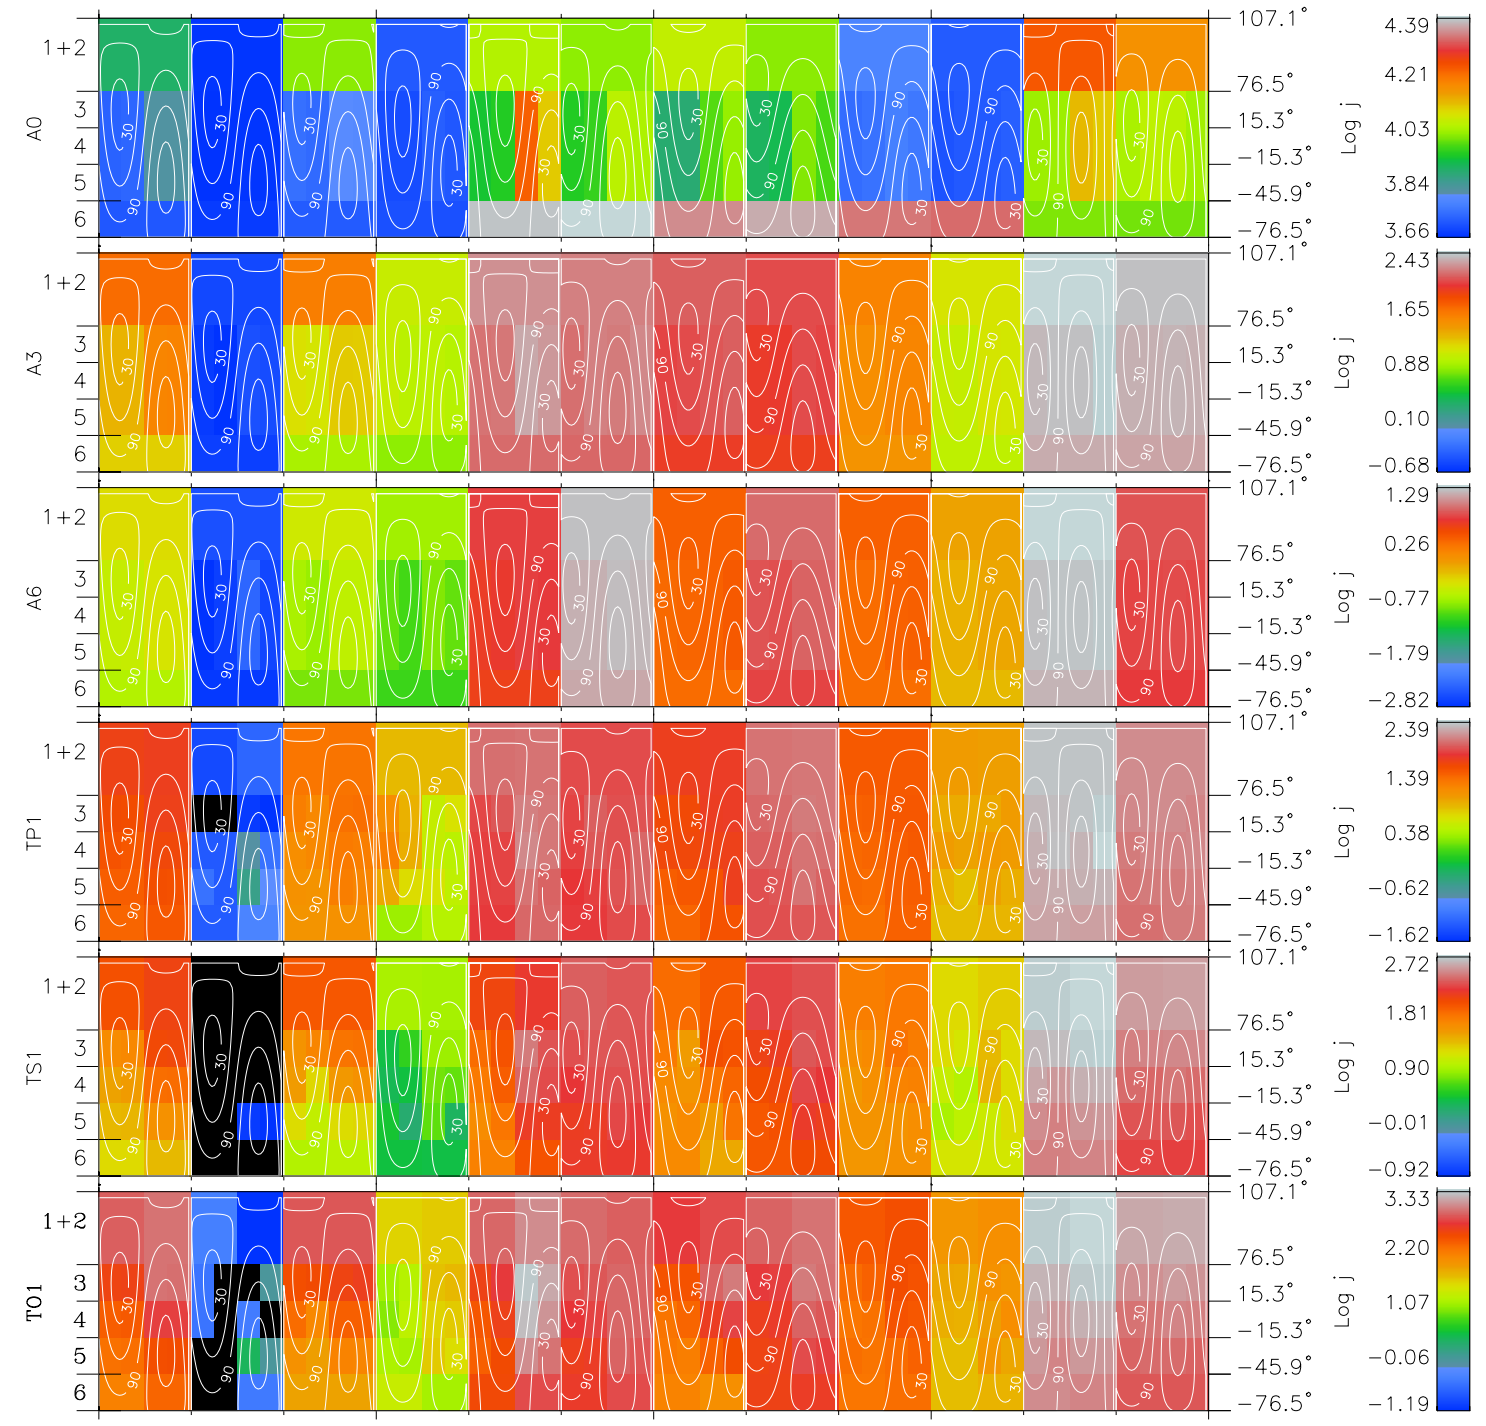

Galileo EPD Real Time All-Sky Anisotropies 97176

Software Version: RTSKY_FLUX V 1.20
 Data Production: 06-03-00
 Plot Production: Sat Sep 15 12:45:43 2001
 Color File: wondr3
 Geofactor File: 1.1

00:00:00 1997-176	06:00:00 176-06	12:00:00 176-12	18:00:00 176-18	00:00:00 1997-177	
+	+	+	+	+	X JSE(R _j)
-8.33	-6.14	-3.91	-1.52	0.94	Y JSE(R _j)
-30.18	-28.48	-26.59	-24.46	-22.07	Z JSE(R _j)
1.49	1.43	1.35	1.26	1.15	

- ◇ = Jupiter look direction
- = Corotation look direction