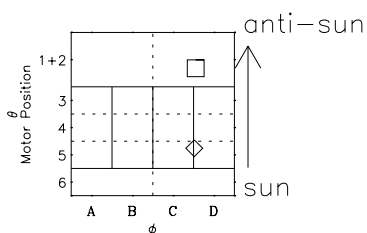

# Galileo EPD Real-Time Omni 97176

Software Version: RTLINE\_OMNI V 1.20  
Data Production: 06-03-00  
Plot Production: Sat Sep 15 12:47:53 2001

- ◇ = Jupiter look direction
- = Corotation look direction