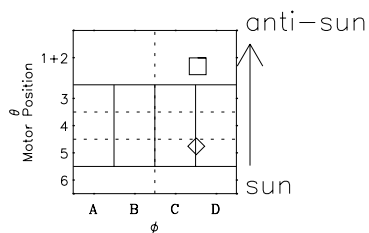

# Galileo EPD Real-Time Omni 97176

Software Version: RTLINE\_OMNI V 1.20  
Data Production: 06-03-00  
Plot Production: Sat Sep 15 12:47:52 2001

◇ = Jupiter look direction  
□ = Corotation look direction