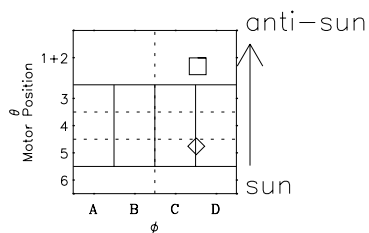

Galileo EPD Real-Time Omni 97176

Software Version: RTLINE_OMNI V 1.20
Data Production: 06-03-00
Plot Production: Sat Sep 15 12:47:52 2001

◇ = Jupiter look direction
□ = Corotation look direction