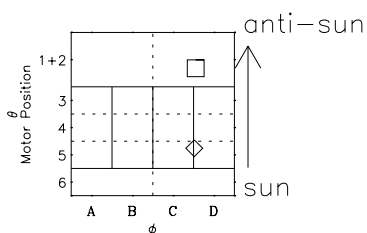

Galileo EPD Real-Time Omni 97176

Software Version: RTLINE_OMNI V 1.20
Data Production: 06-03-00
Plot Production: Sat Sep 15 12:47:51 2001

- ◇ = Jupiter look direction
- = Corotation look direction