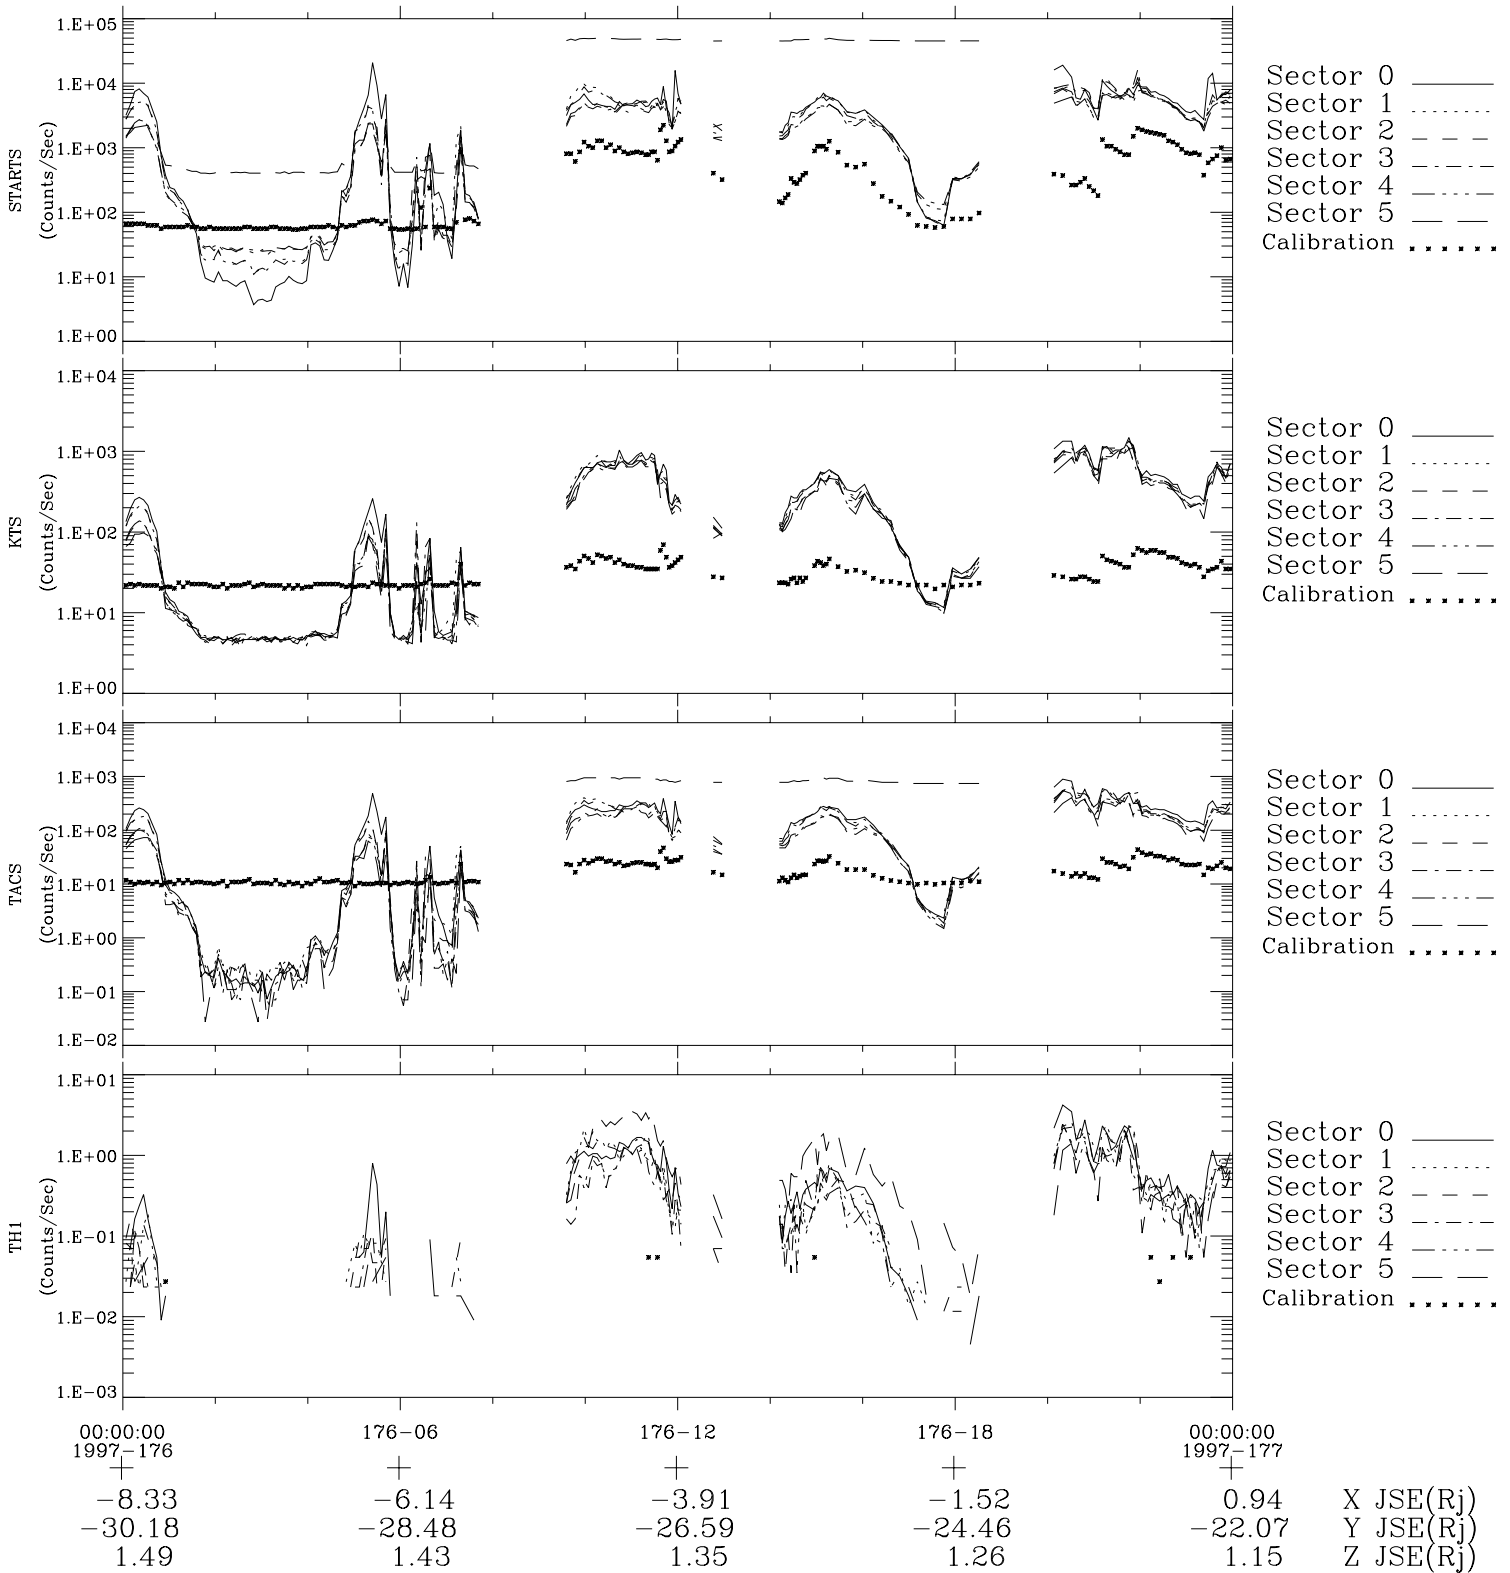

Galileo EPD Real-Time Six-Sector 97176

Software Version: RTLINE_R6 V 1.20
Data Production: 06-03-00
Plot Production: Sat Sep 15 12:48:04 2001

◇ = Jupiter look direction
□ = Corotation look direction