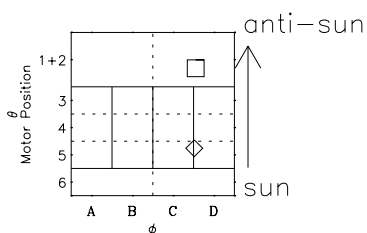

Galileo EPD Real-Time Six-Sector 97176

Software Version: RTLINE_R6 V 1.20
Data Production: 06-03-00
Plot Production: Sat Sep 15 12:48:04 2001

◇ = Jupiter look direction
□ = Corotation look direction