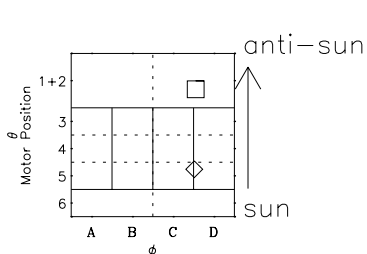

Galileo EPD Real-Time Six-Sector 97176

Software Version: RTLINE_R6 V 1.20
Data Production: 06-03-00
Plot Production: Sat Sep 15 12:48:03 2001

◇ = Jupiter look direction
□ = Corotation look direction