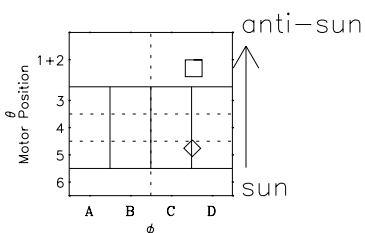

Galileo EPD Real-Time Six-Sector 97176

Software Version: RTLINE_R6 V 1.20
Data Production: 06-03-00
Plot Production: Sat Sep 15 12:48:02 2001

◇ = Jupiter look direction
□ = Corotation look direction