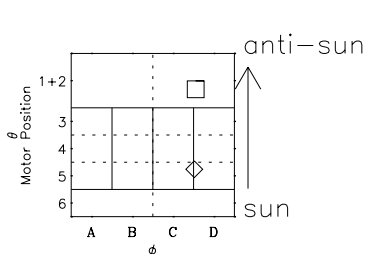

Galileo EPD Real-Time Six-Sector 97176

Software Version: RTLINE_R6 V 1.20
Data Production: 06-03-00
Plot Production: Sat Sep 15 12:48:01 2001

◇ = Jupiter look direction
□ = Corotation look direction