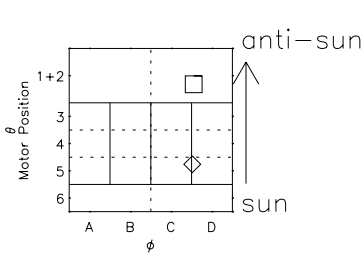

Galileo EPD Real Elevation Anisotropies 97176

Software Version: RTELEV_NORM V 1.20
 Data Production: 06-03-00
 Plot Production: Sat Sep 15 12:46:59 2001
 Color File: wondr3
 Geofactor File: 1.1

◇ = Jupiter look direction
 □ = Corotation look direction