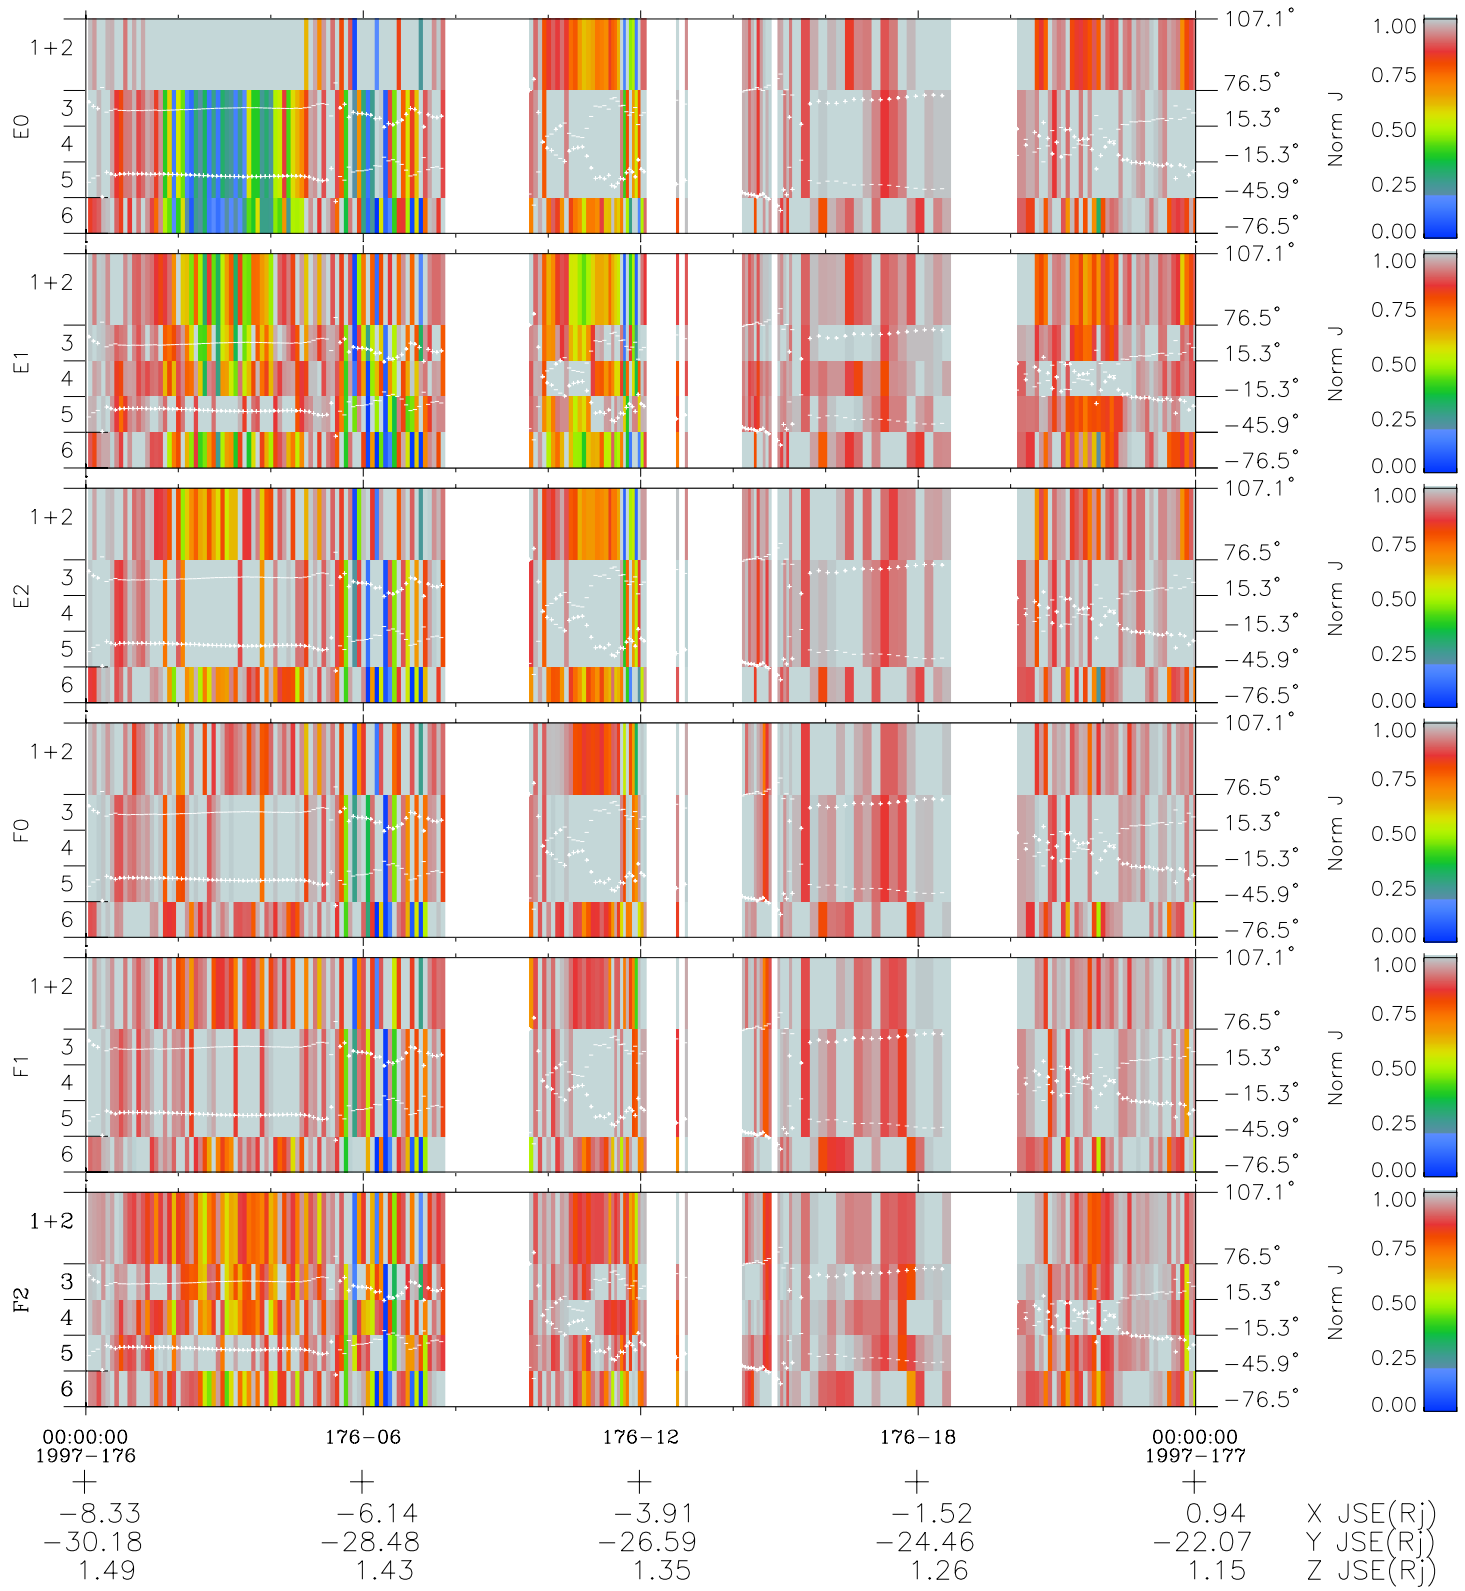

Galileo EPD Real Elevation Anisotropies 97176

Software Version: RTELEV_NORM V 1.20
 Data Production: 06-03-00
 Plot Production: Sat Sep 15 12:46:59 2001
 Color File: wondr3
 Geofactor File: 1.1

◇ = Jupiter look direction
 □ = Corotation look direction