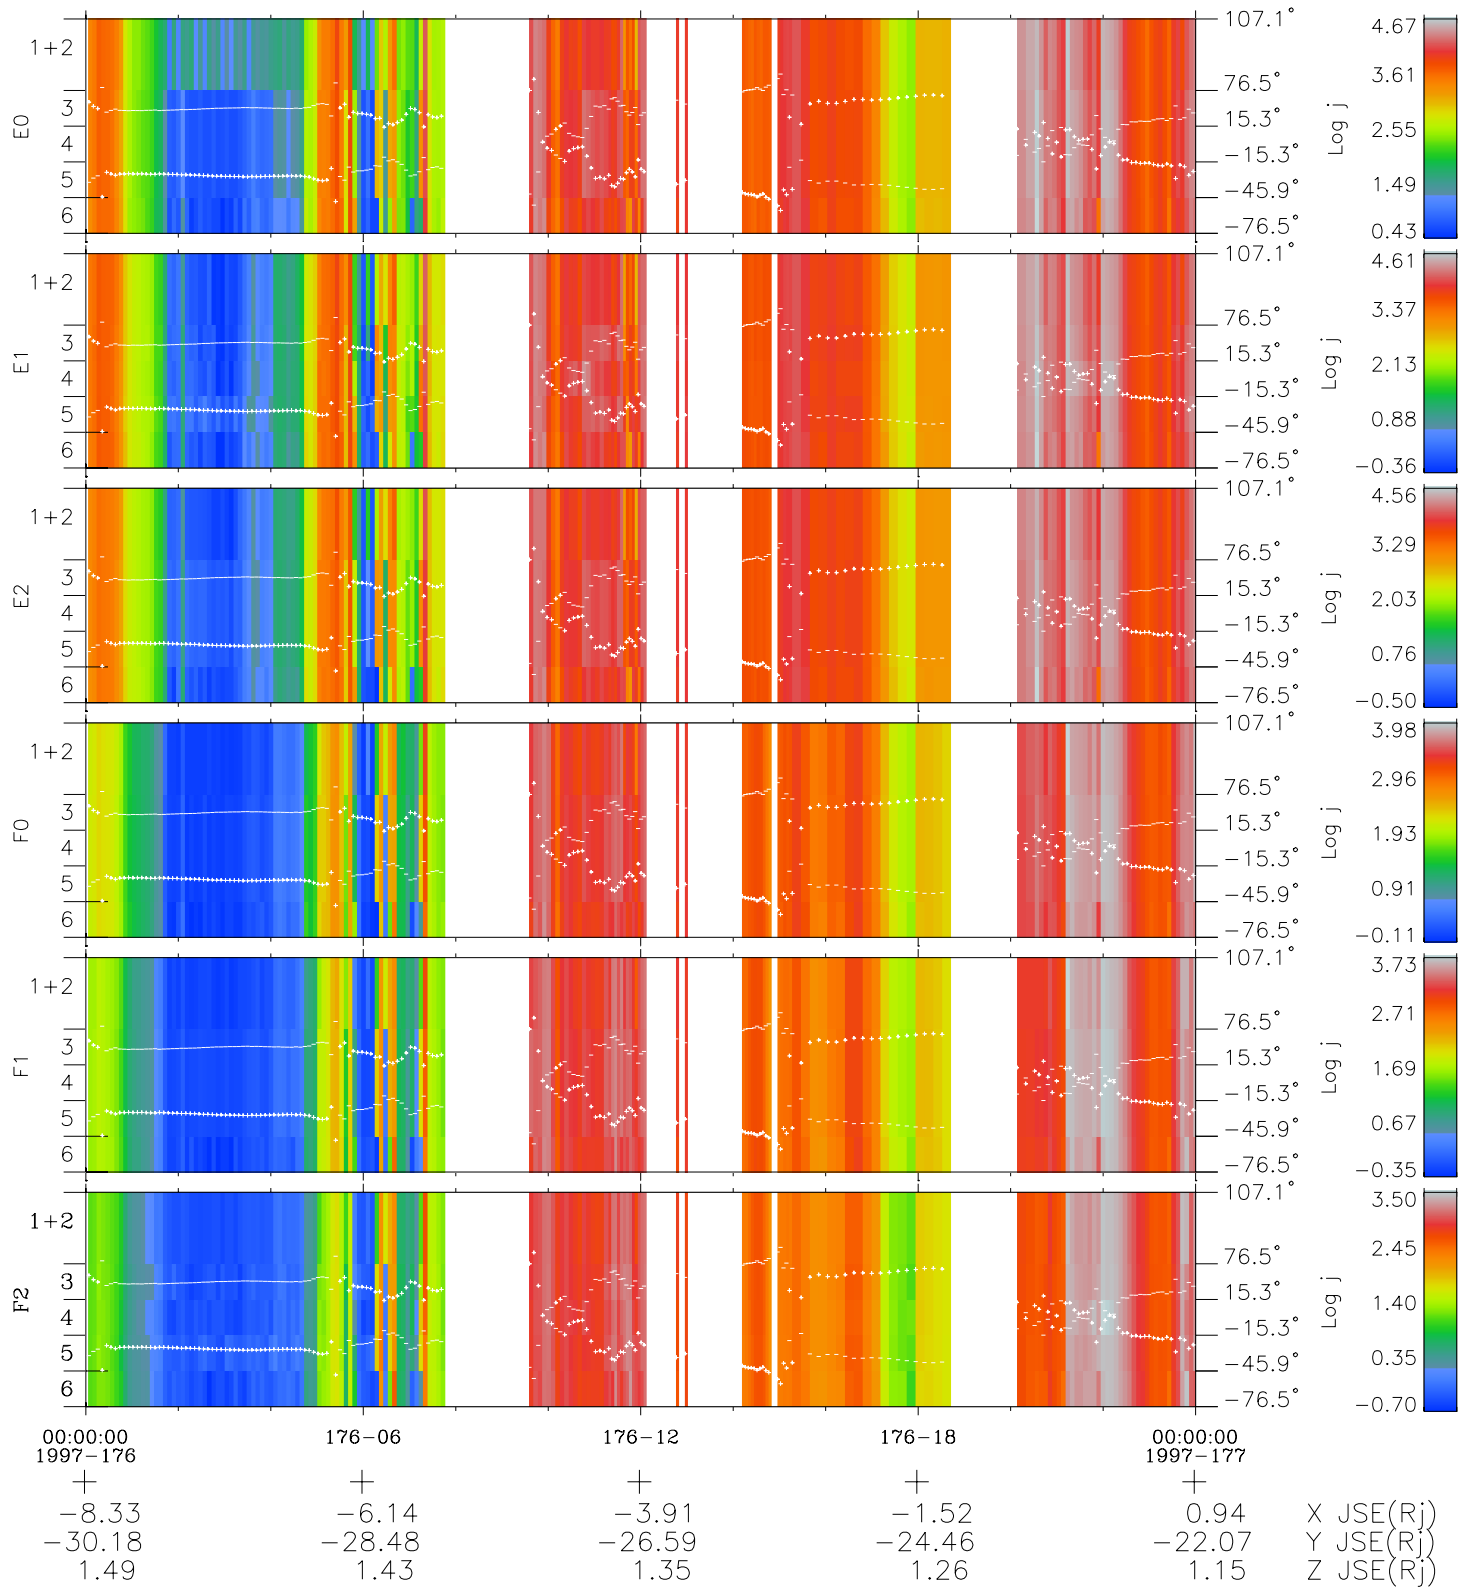

Galileo EPD Real Elevation Anisotropies 97176

Software Version: RTELEV_FLUX V 1.20
 Data Production: 06-03-00
 Plot Production: Sat Sep 15 12:46:44 2001
 Color File: wondr3
 Geofactor File: 1.1

- ◇ = Jupiter look direction
- = Corotation look direction