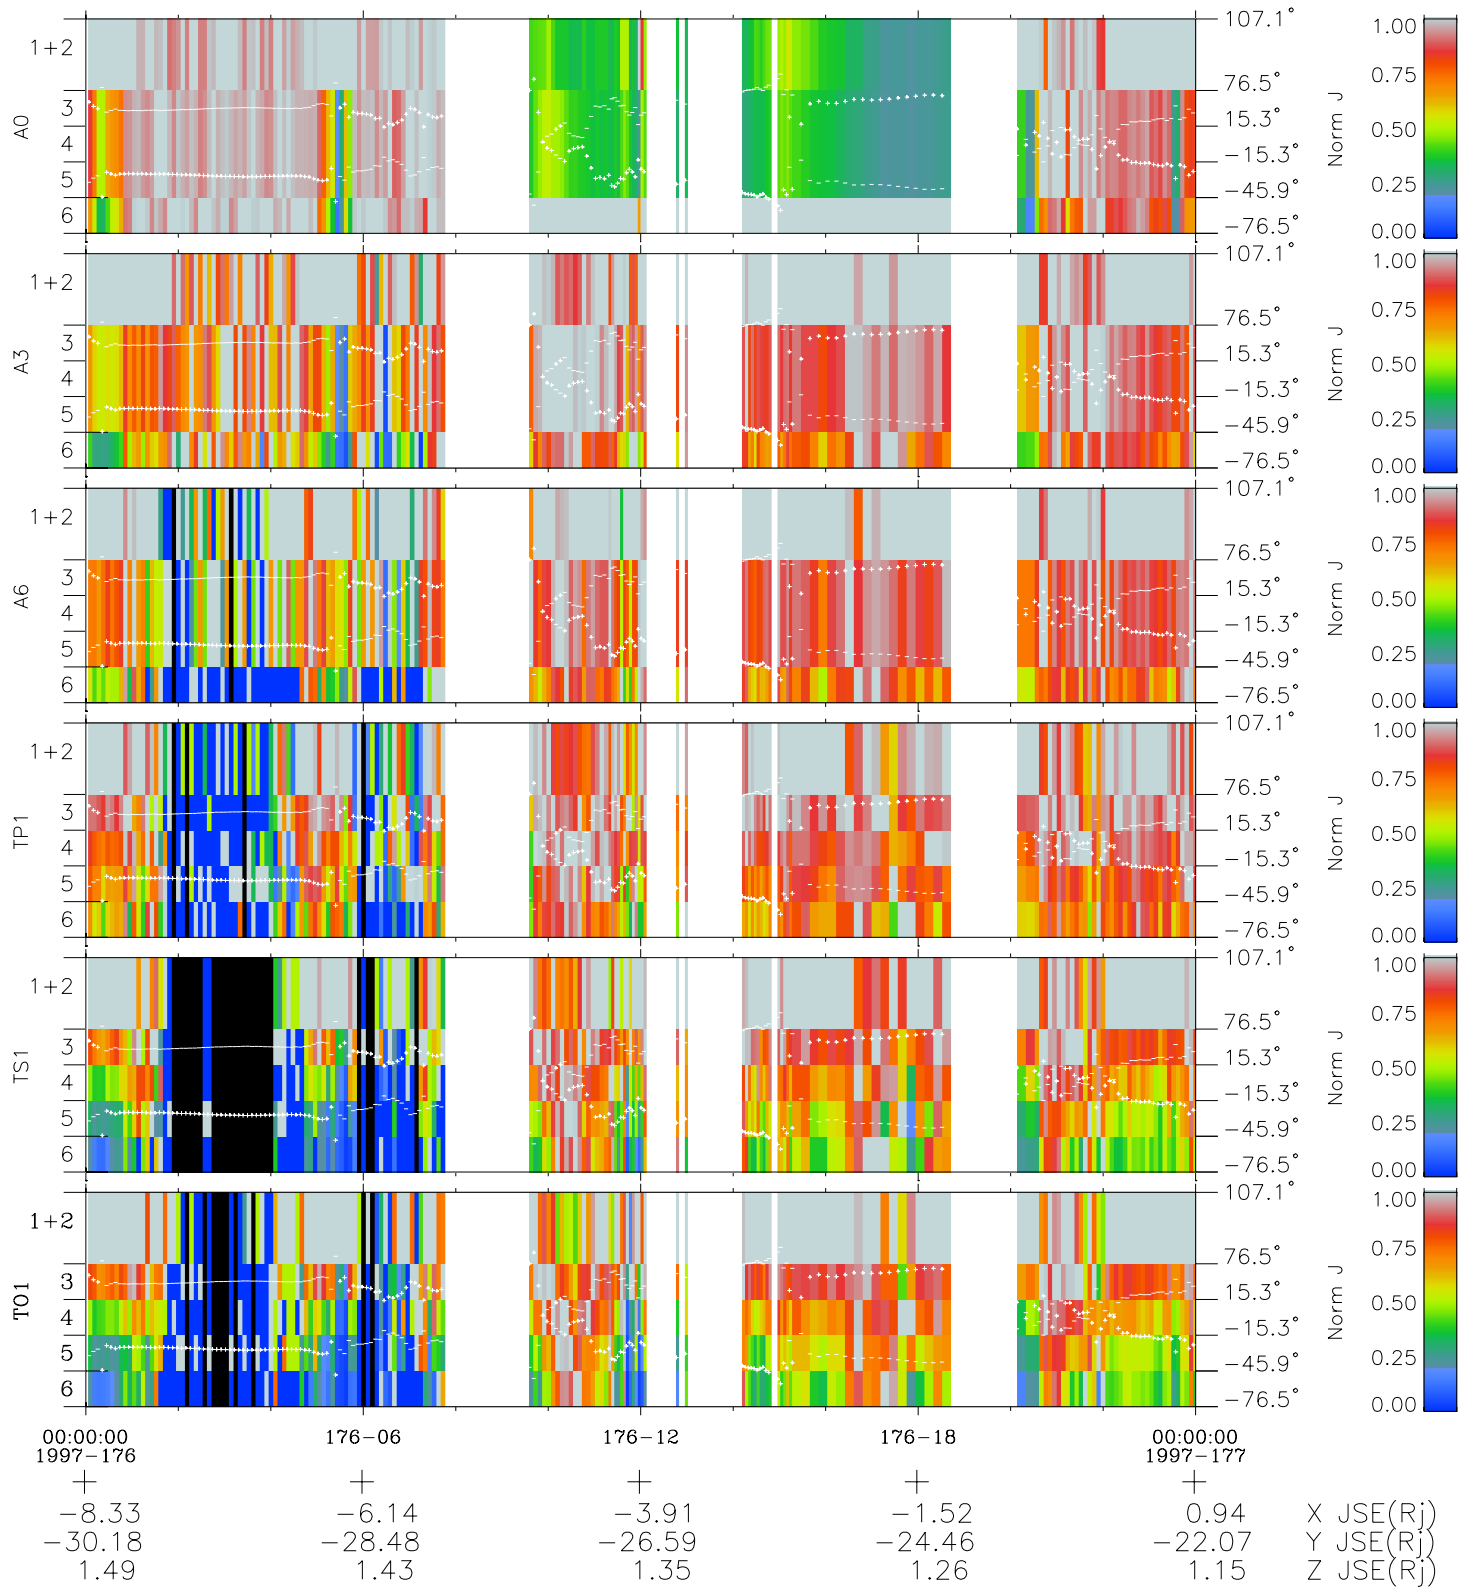

Galileo EPD Real Elevation Anisotropies 97176

Software Version: RTELEV_NORM V 1.20
Data Production: 06-03-00
Plot Production: Sat Sep 15 12:46:52 2001
Color File: wondr3
Geofactor File: 1.1

- ◇ = Jupiter look direction
- = Corotation look direction