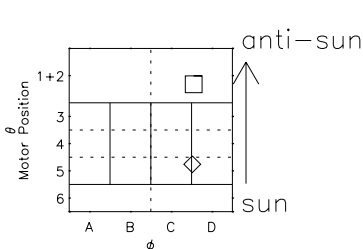

Galileo EPD Real Elevation Anisotropies 97176

Software Version: RTELEV_NORM V 1.20
Data Production: 06-03-00
Plot Production: Sat Sep 15 12:46:52 2001
Color File: wondr3
Geofactor File: 1.1

- ◇ = Jupiter look direction
- = Corotation look direction