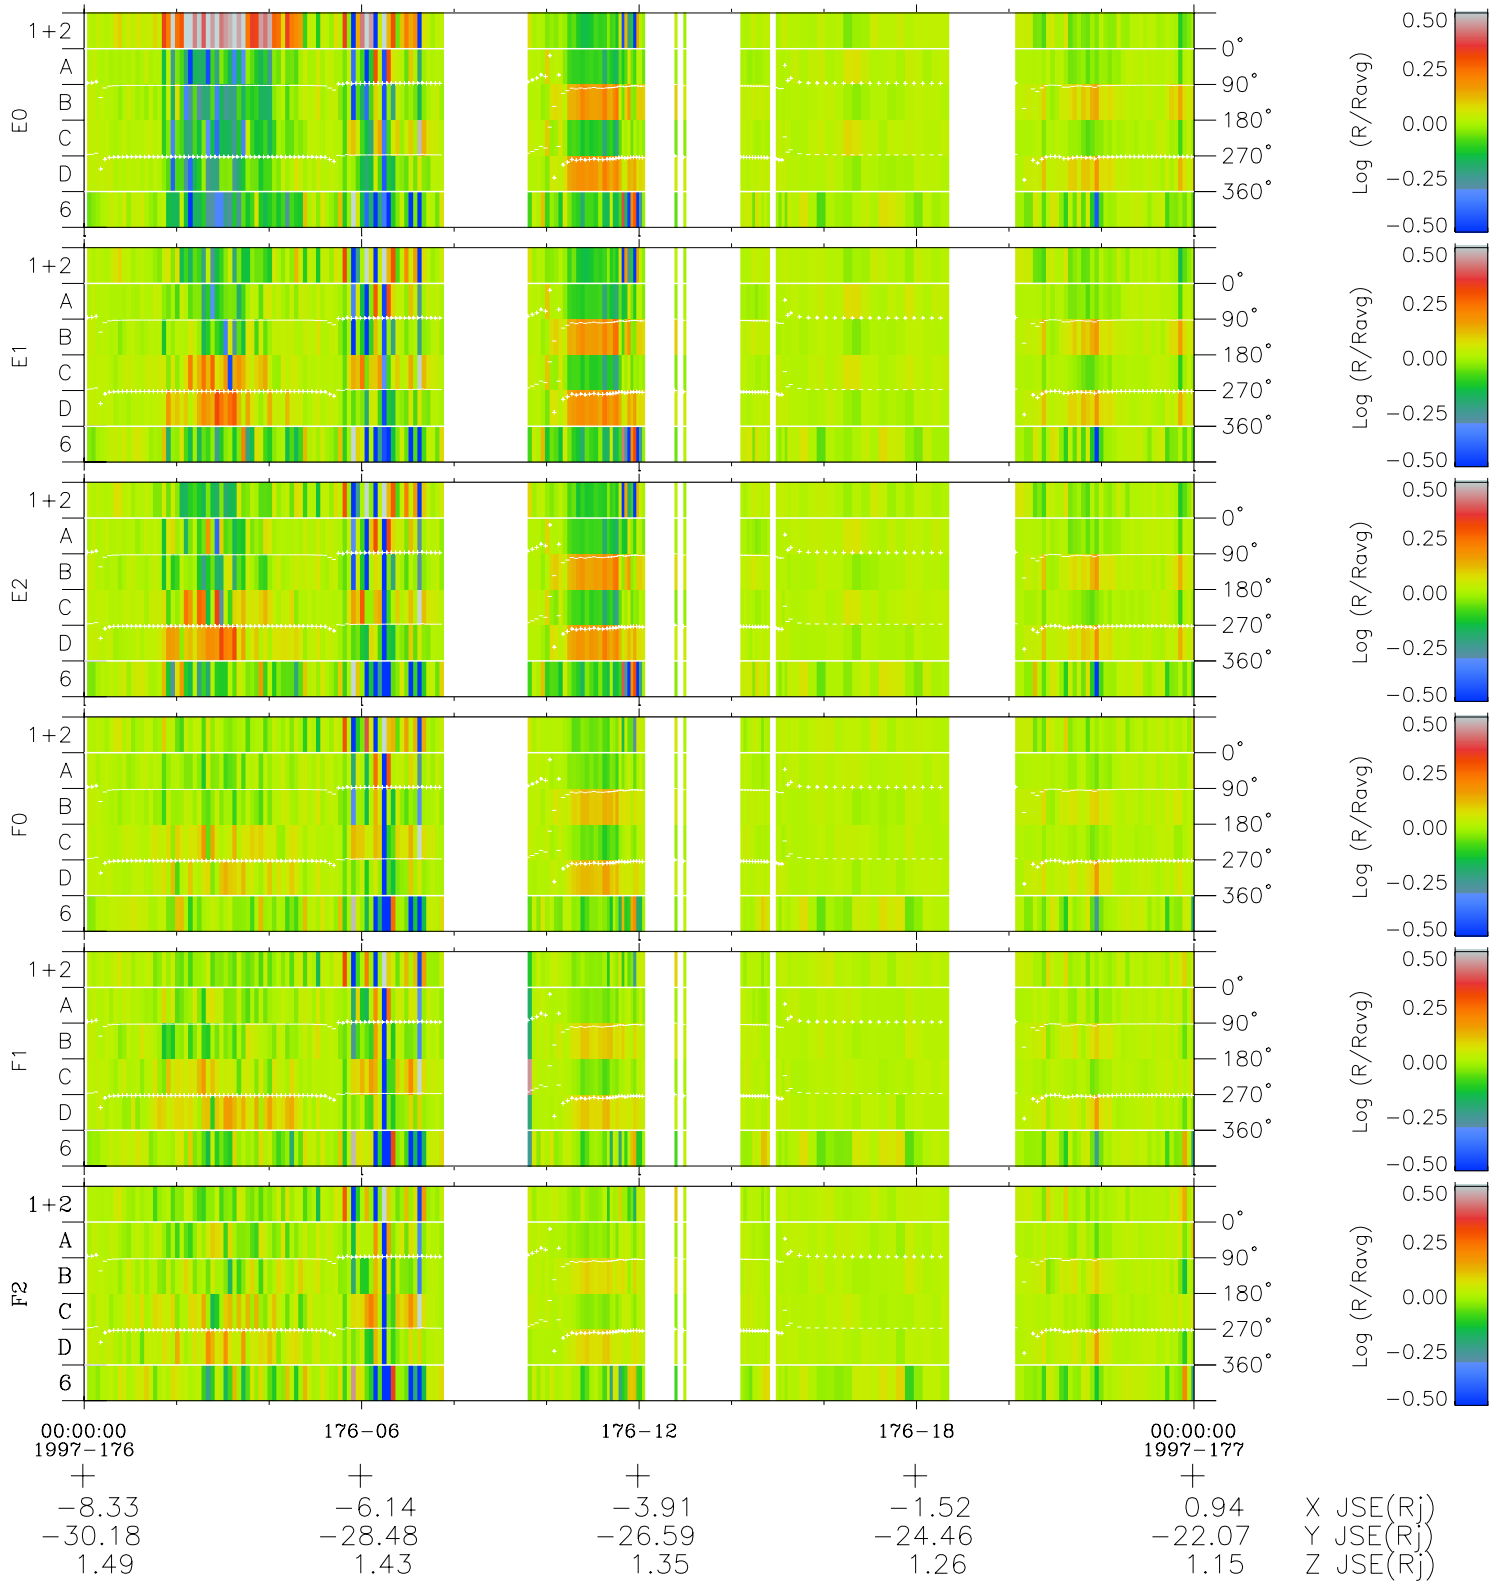

# Galileo EPD Real Time Azimuth Anisotropies 97176

Software Version: RTAZIM\_MEAN V 1.20  
 Data Production: 06-03-00  
 Plot Production: Sat Sep 15 12:47:15 2001  
 Color File: wondr3  
 Geofactor File: 1.1

◇ = Jupiter look direction  
 □ = Corotation look direction