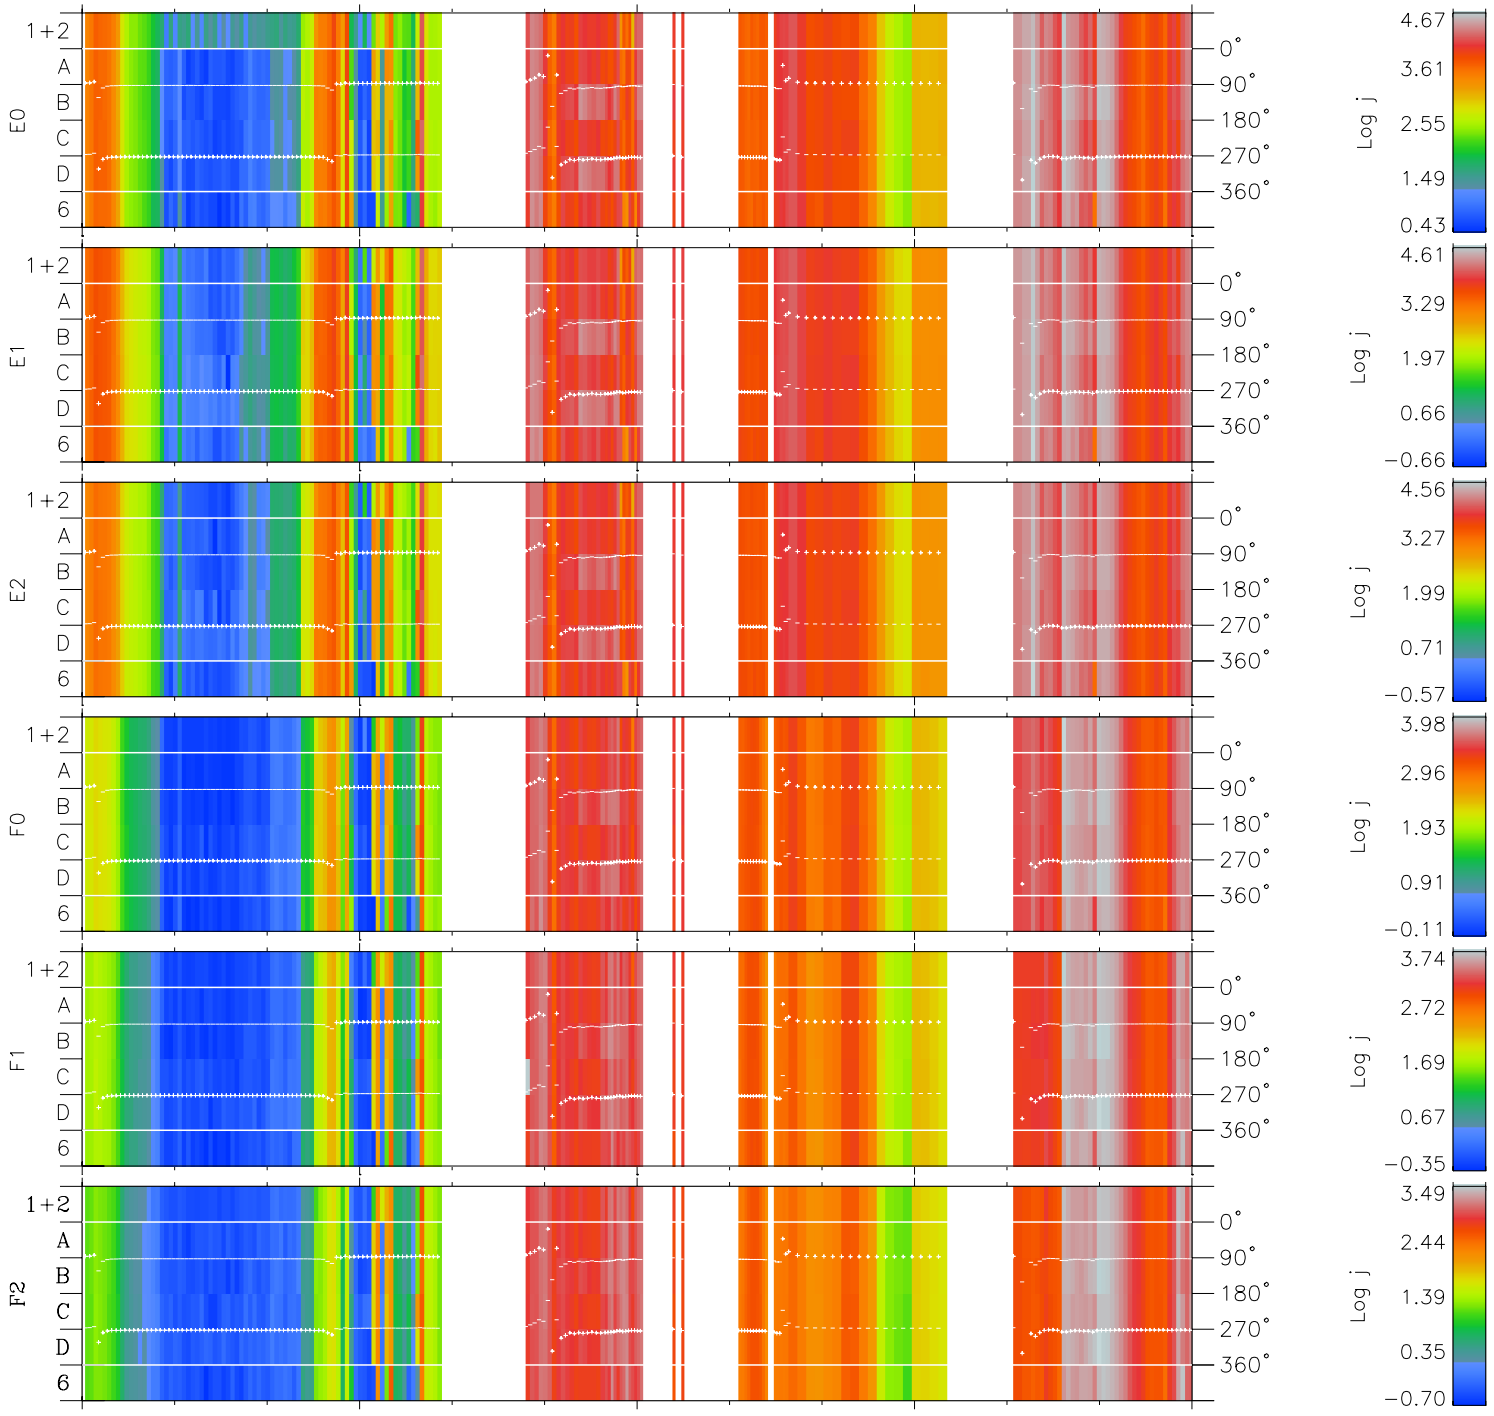

# Galileo EPD Real Time Azimuth Anisotropies 97176

Software Version: RTAZIM\_FLUX V 1.20  
 Data Production: 06-03-00  
 Plot Production: Sat Sep 15 12:47:29 2001  
 Color File: wondr3  
 Geofactor File: 1.1

00:00:00 1997-176	176-06	176-12	176-18	00:00:00 1997-177	
+	+	+	+	+	X JSE(R <sub>j</sub> )
-8.33	-6.14	-3.91	-1.52	0.94	Y JSE(R <sub>j</sub> )
-30.18	-28.48	-26.59	-24.46	-22.07	Z JSE(R <sub>j</sub> )
1.49	1.43	1.35	1.26	1.15	

◇ = Jupiter look direction  
 □ = Corotation look direction