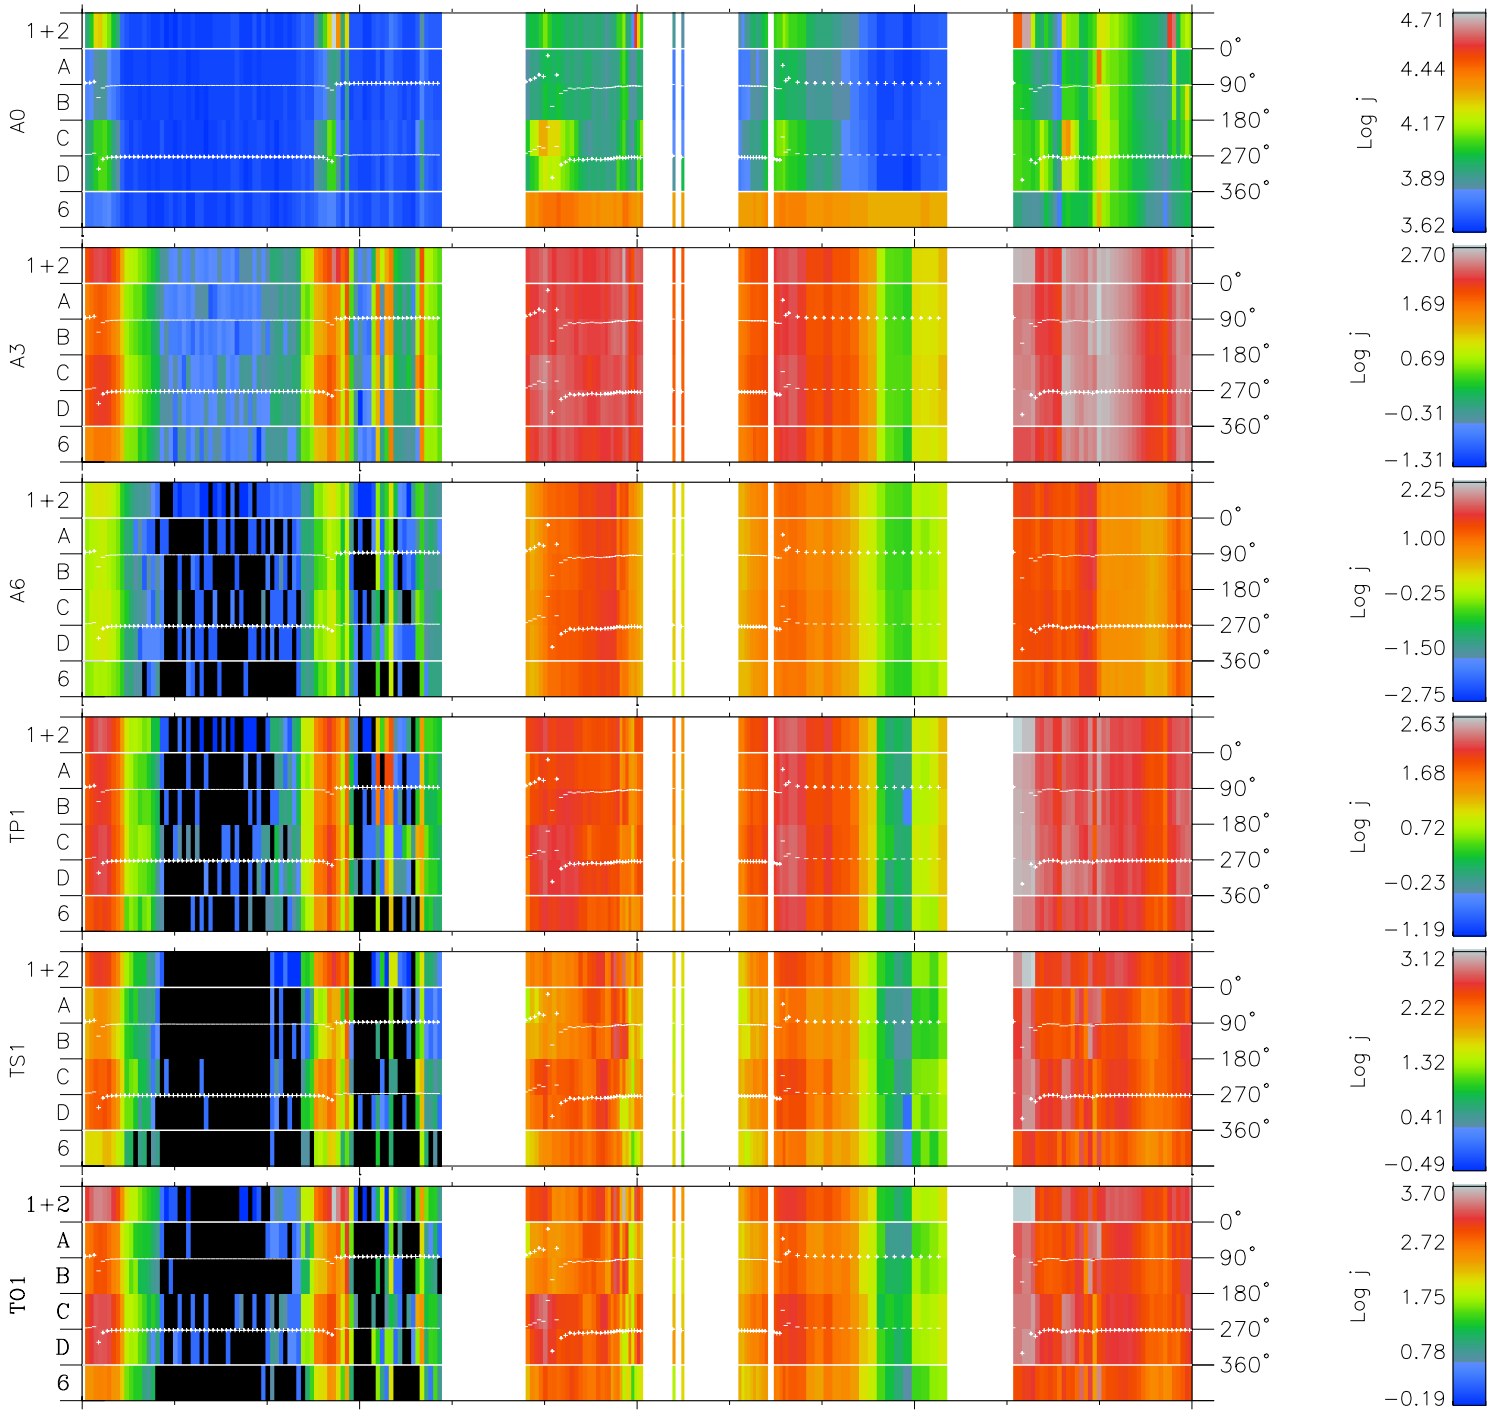

Galileo EPD Real Time Azimuth Anisotropies 97176

Software Version: RTAZIM_FLUX V 1.20
 Data Production: 06-03-00
 Plot Production: Sat Sep 15 12:47:22 2001
 Color File: wondr3
 Geofactor File: 1.1

00:00:00 1997-176	176-06	176-12	176-18	00:00:00 1997-177	
+	+	+	+	+	X JSE(R _j)
-8.33	-6.14	-3.91	-1.52	0.94	Y JSE(R _j)
-30.18	-28.48	-26.59	-24.46	-22.07	Z JSE(R _j)
1.49	1.43	1.35	1.26	1.15	

◇ = Jupiter look direction
 □ = Corotation look direction