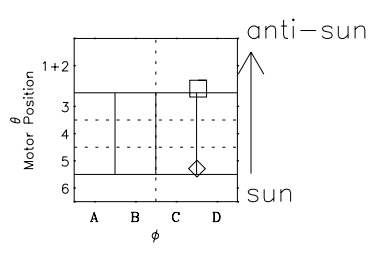

Galileo EPD Real Time Omni Spectrum 97174

Software Version: RTSPEC_OMNI V 1.20
 Data Production: 06-03-00
 Plot Production: Sat Sep 15 12:20:24 2001
 Color File: wondr3
 Geofactor File: 1.1

◇ = Jupiter look direction
 □ = Corotation look direction