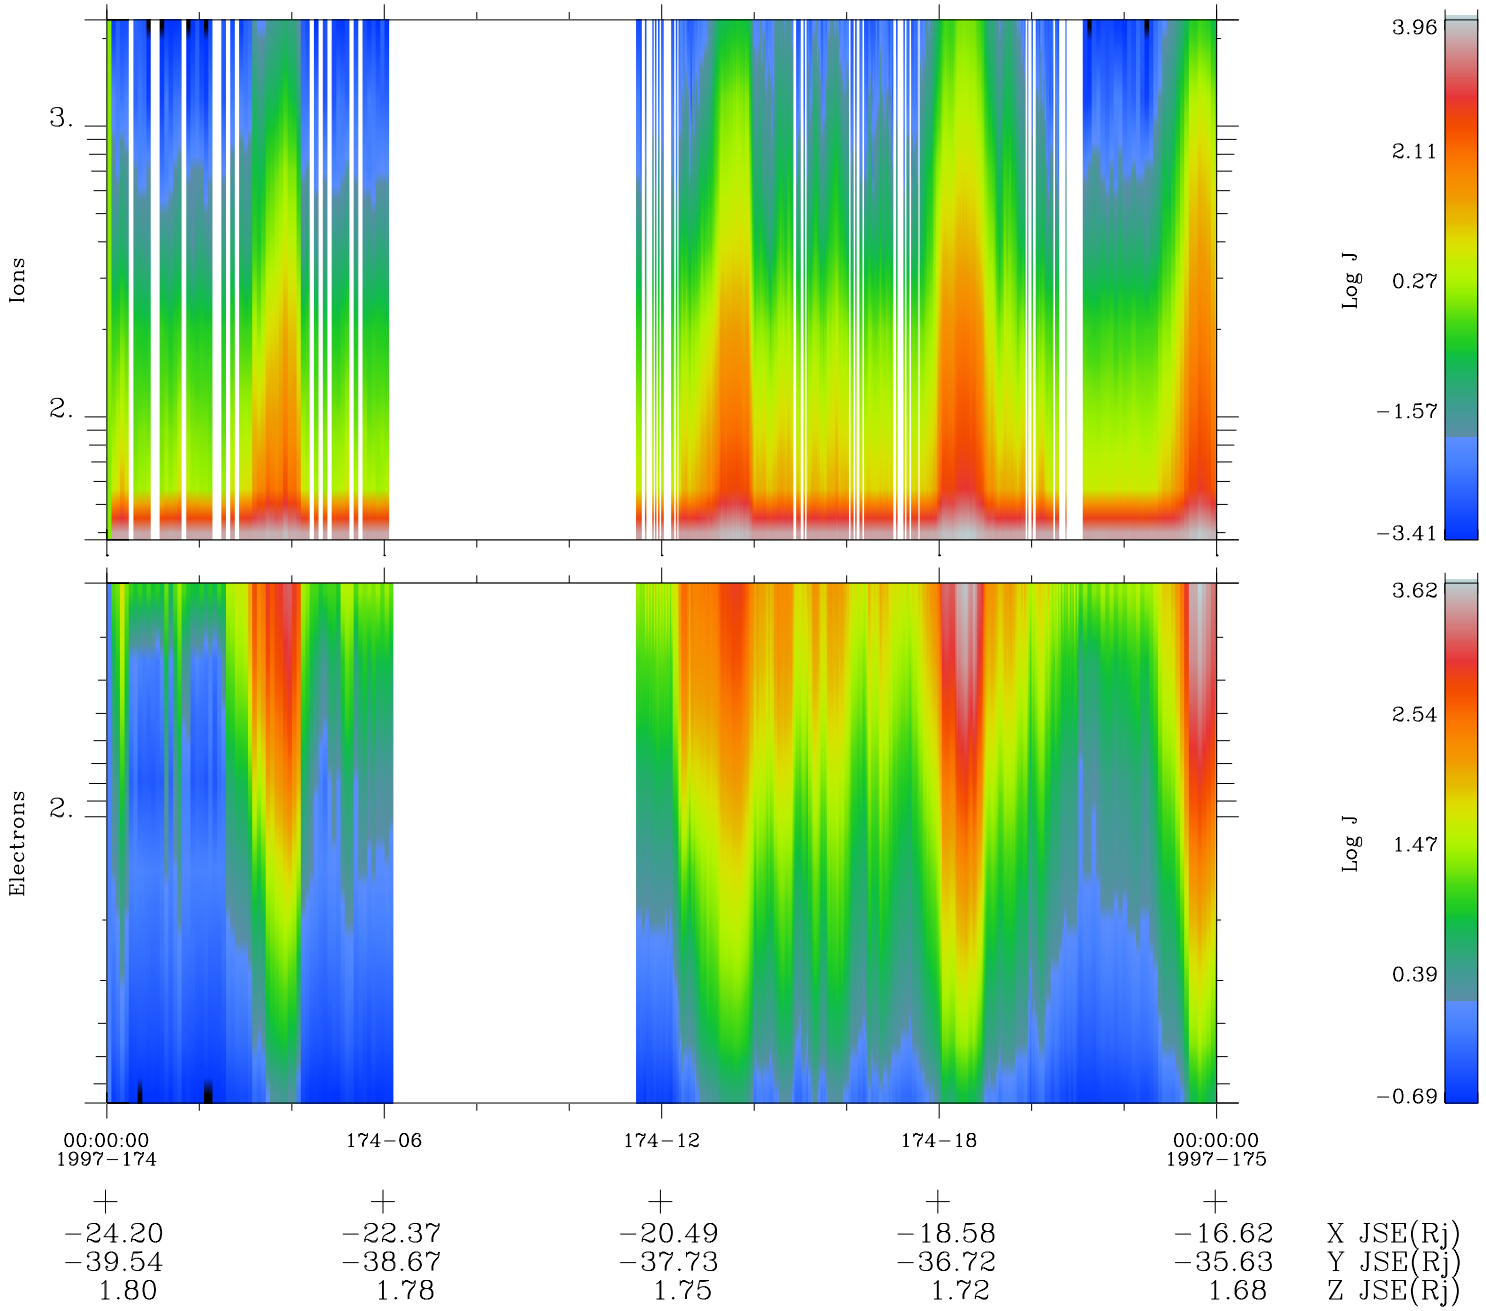

Galileo EPD Real Time Omni Spectrum 97174

Software Version: RTSPEC_OMNI V 1.20
 Data Production: 06-03-00
 Plot Production: Sat Sep 15 12:20:24 2001
 Color File: wondr3
 Geofactor File: 1.1

◇ = Jupiter look direction
 □ = Corotation look direction