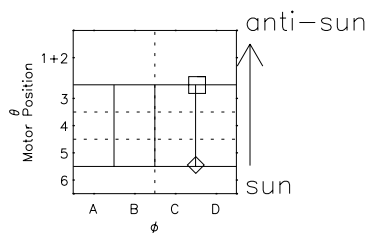

Galileo EPD Real Time R6 Electrons Spectra 97173

Software Version: RTSPEC_R6 V 1.20
 Data Production: 06-03-00
 Plot Production: Sat Sep 15 12:08:15 2001
 Color File: wondr3
 Geofactor File: 1.1

- ◇ = Jupiter look direction
- = Corotation look direction