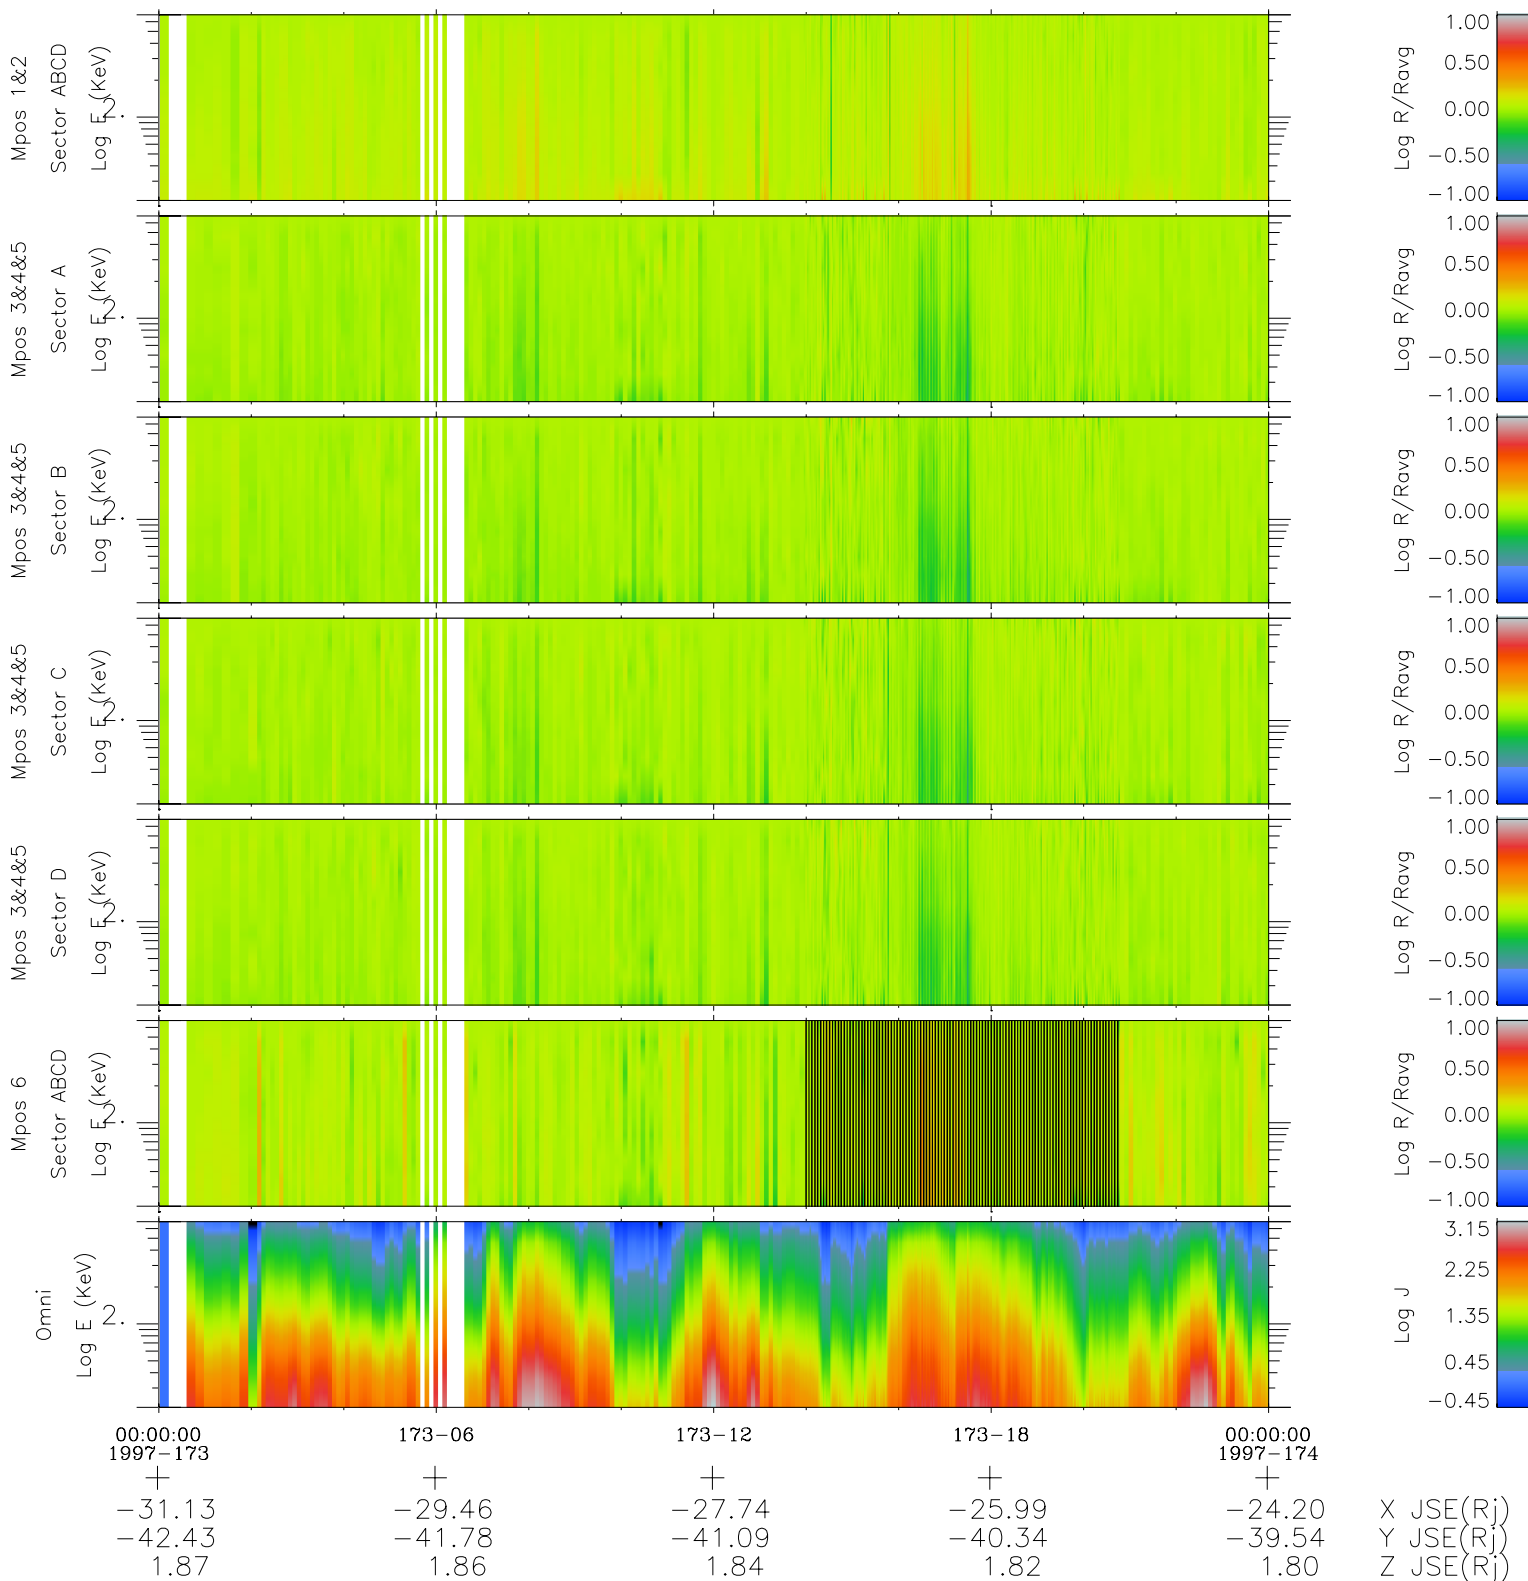

Galileo EPD Real Time R6 Electrons Spectra 97173

Software Version: RTSPEC_R6 V 1.20
 Data Production: 06-03-00
 Plot Production: Sat Sep 15 12:08:15 2001
 Color File: wondr3
 Geofactor File: 1.1

- ◇ = Jupiter look direction
- = Corotation look direction