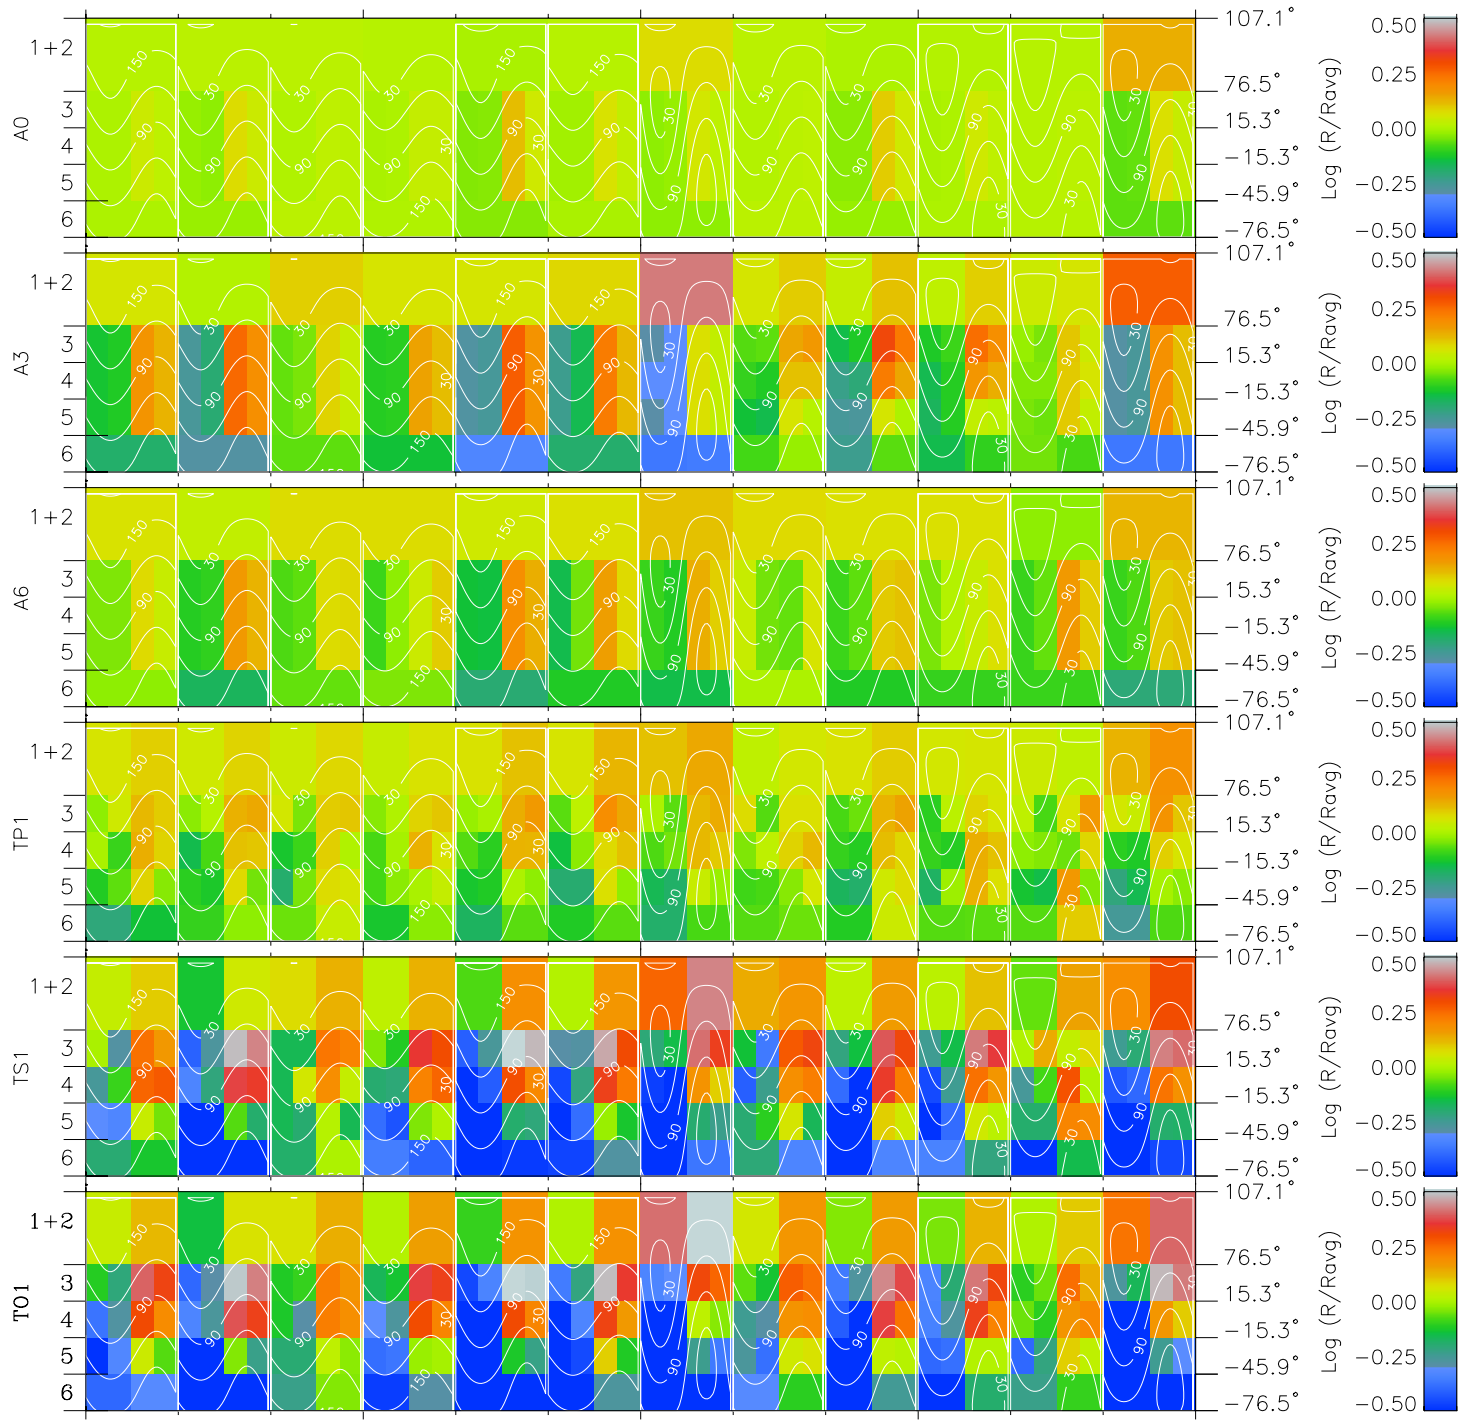

# Galileo EPD Real Time All-Sky Anisotropies 97173

Software Version: RTSKY\_MEAN V 1.20  
 Data Production: 06-03-00  
 Plot Production: Sat Sep 15 12:08:43 2001  
 Color File: wondr3  
 Geofactor File: 1.1

00:00:00 1997-173	173-06	173-12	173-18	00:00:00 1997-174	X JSE(R <sub>j</sub> )	Y JSE(R <sub>j</sub> )	Z JSE(R <sub>j</sub> )
+	+	+	+	+			
-31.13	-29.46	-27.74	-25.99	-24.20			
-42.43	-41.78	-41.09	-40.34	-39.54			
1.87	1.86	1.84	1.82	1.80			

- ◇ = Jupiter look direction
- = Corotation look direction