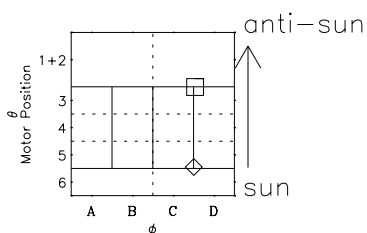

Galileo EPD Real-Time Omni 97173

Software Version: RTLINE_OMNI V 1.20
Data Production: 06-03-00
Plot Production: Sat Sep 15 12:12:54 2001

◇ = Jupiter look direction
□ = Corotation look direction