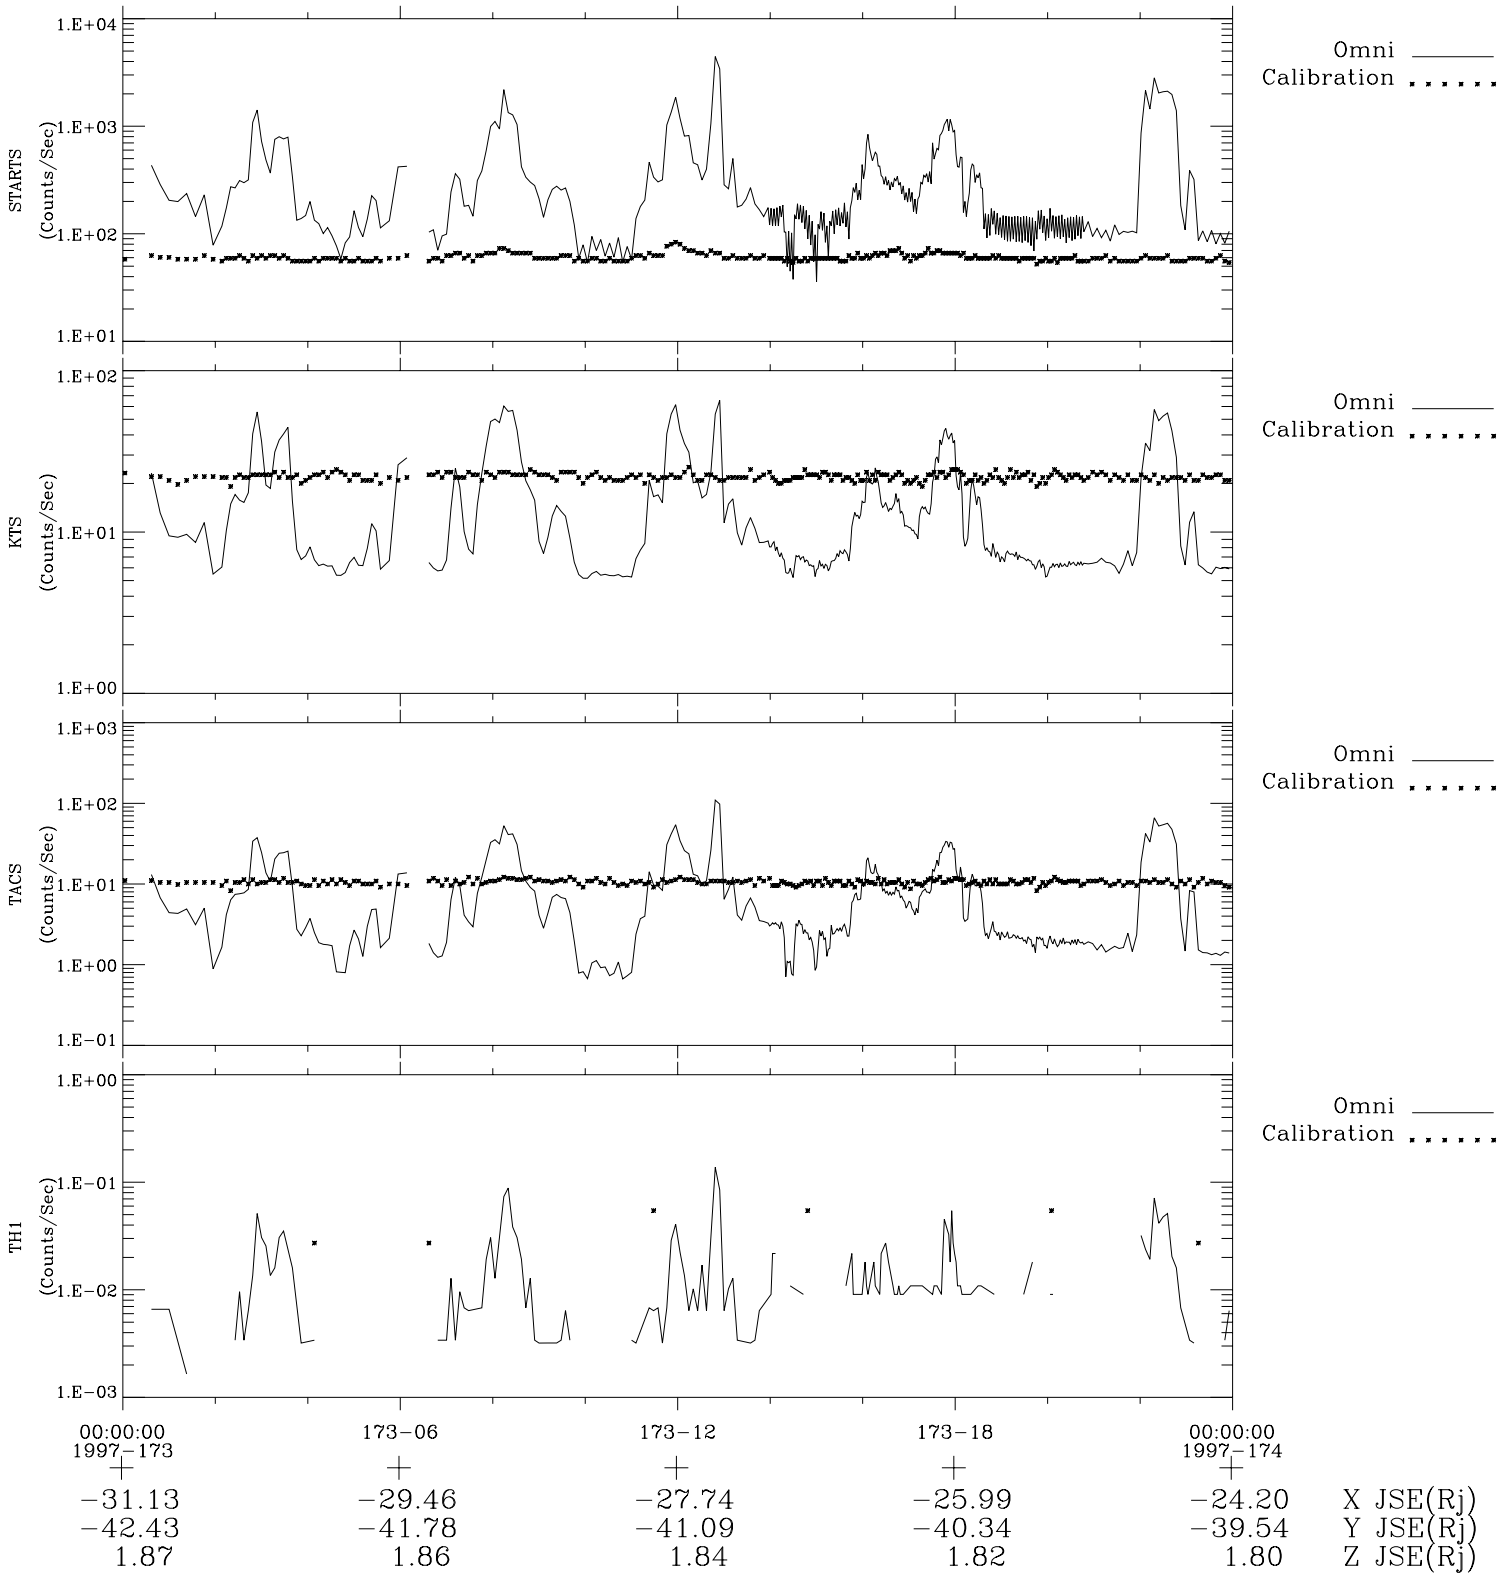

Galileo EPD Real-Time Omni 97173

Software Version: RTLINE_OMNI V 1.20
Data Production: 06-03-00
Plot Production: Sat Sep 15 12:12:54 2001

◇ = Jupiter look direction
□ = Corotation look direction