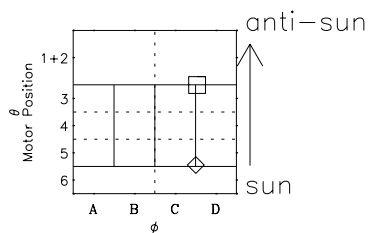

Galileo EPD Real-Time Omni 97173

Software Version: RTLINE_OMNI V 1.20
Data Production: 06-03-00
Plot Production: Sat Sep 15 12:12:53 2001

- ◇ = Jupiter look direction
- = Corotation look direction