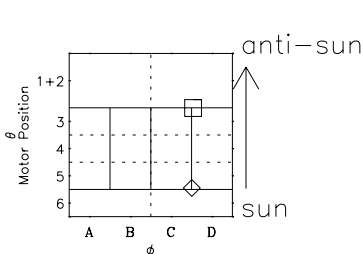

Galileo EPD Real-Time Six-Sector 97173

Software Version: RTLINE_R6 V 1.20
Data Production: 06-03-00
Plot Production: Sat Sep 15 12:13:09 2001

◇ = Jupiter look direction
□ = Corotation look direction