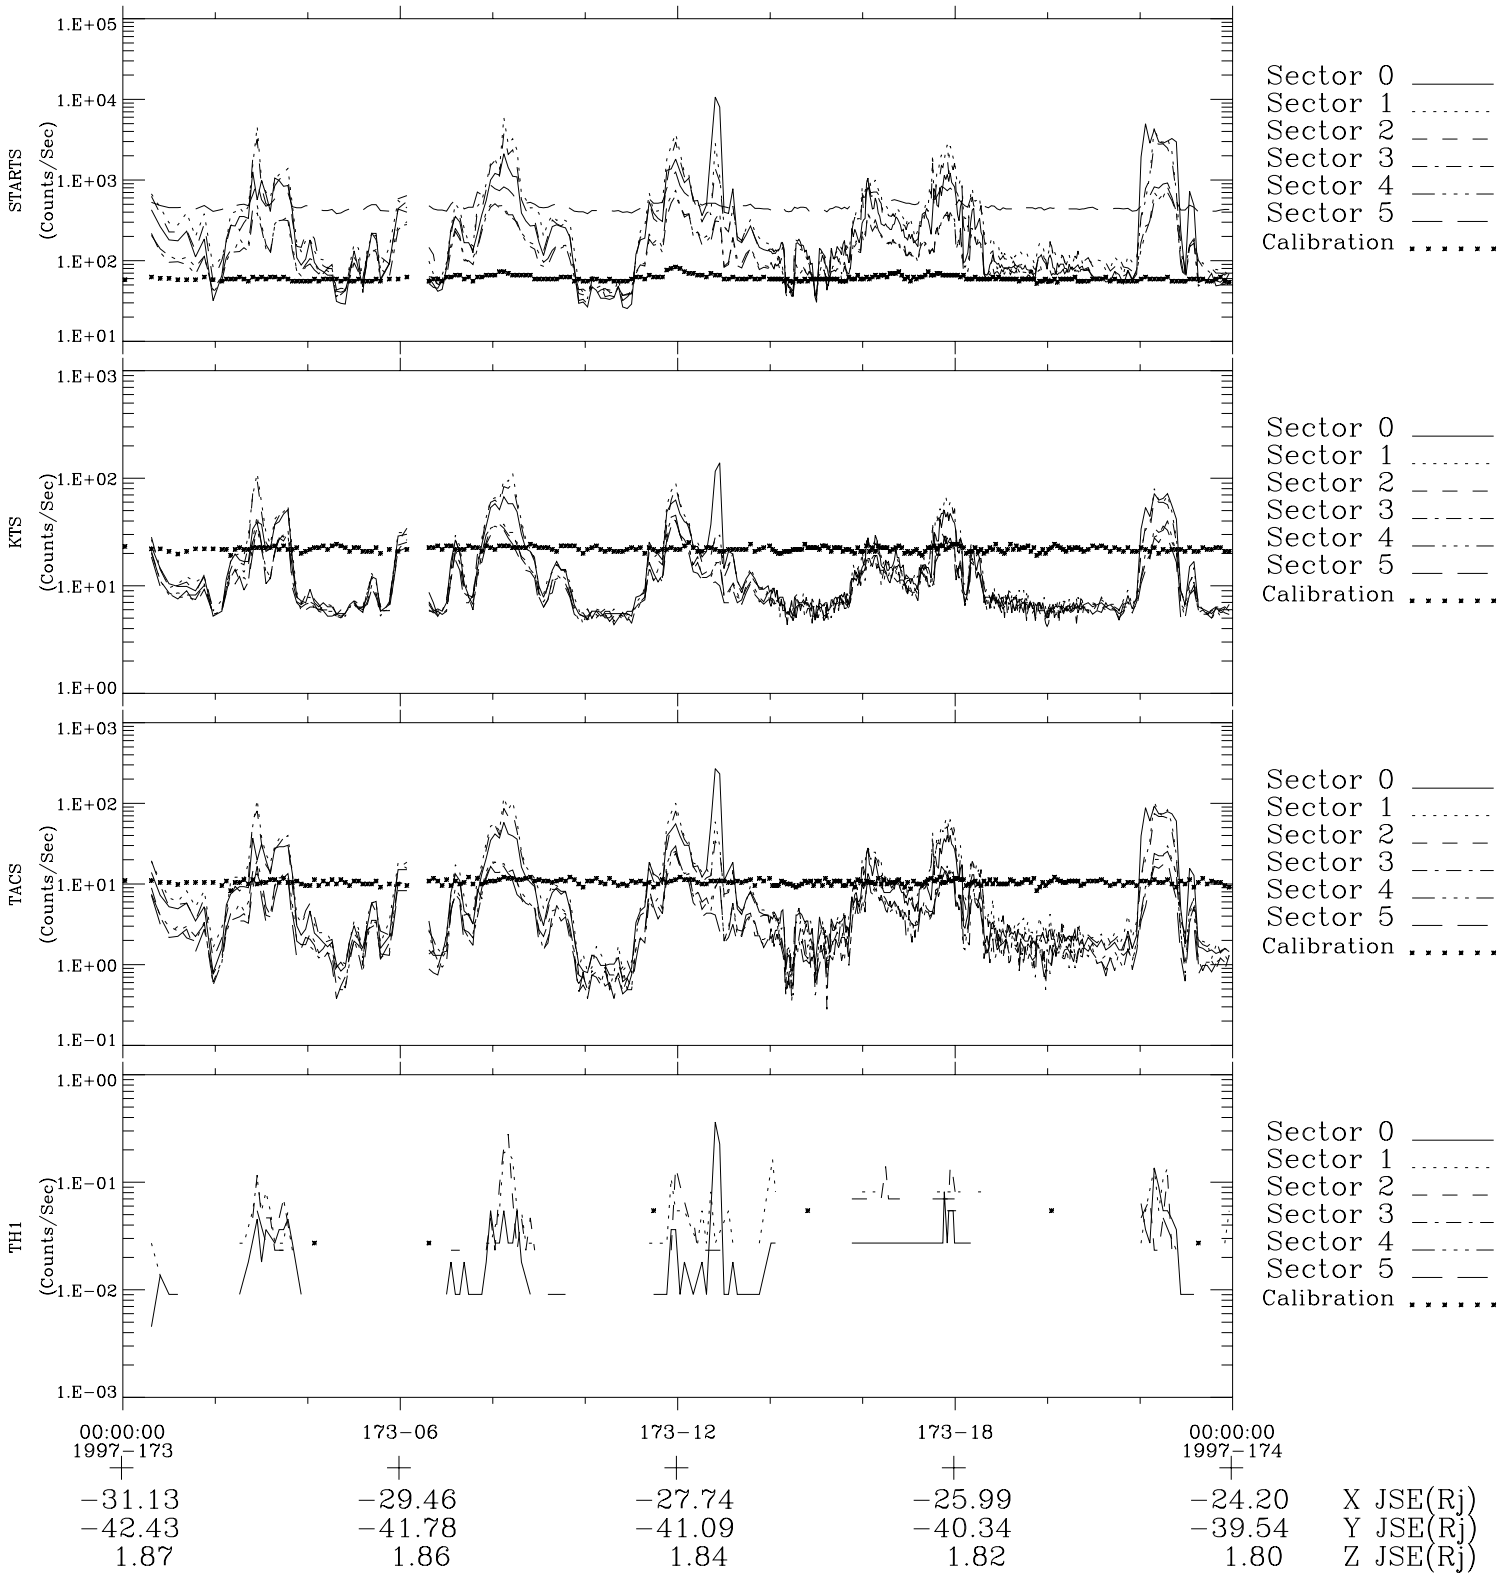

Galileo EPD Real-Time Six-Sector 97173

Software Version: RTLINE_R6 V 1.20
Data Production: 06-03-00
Plot Production: Sat Sep 15 12:13:09 2001

◇ = Jupiter look direction
□ = Corotation look direction