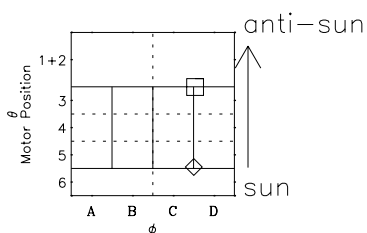

# Galileo EPD Real-Time Six-Sector 97173

Software Version: RTLINE\_R6 V 1.20  
Data Production: 06-03-00  
Plot Production: Sat Sep 15 12:13:08 2001

◇ = Jupiter look direction  
□ = Corotation look direction