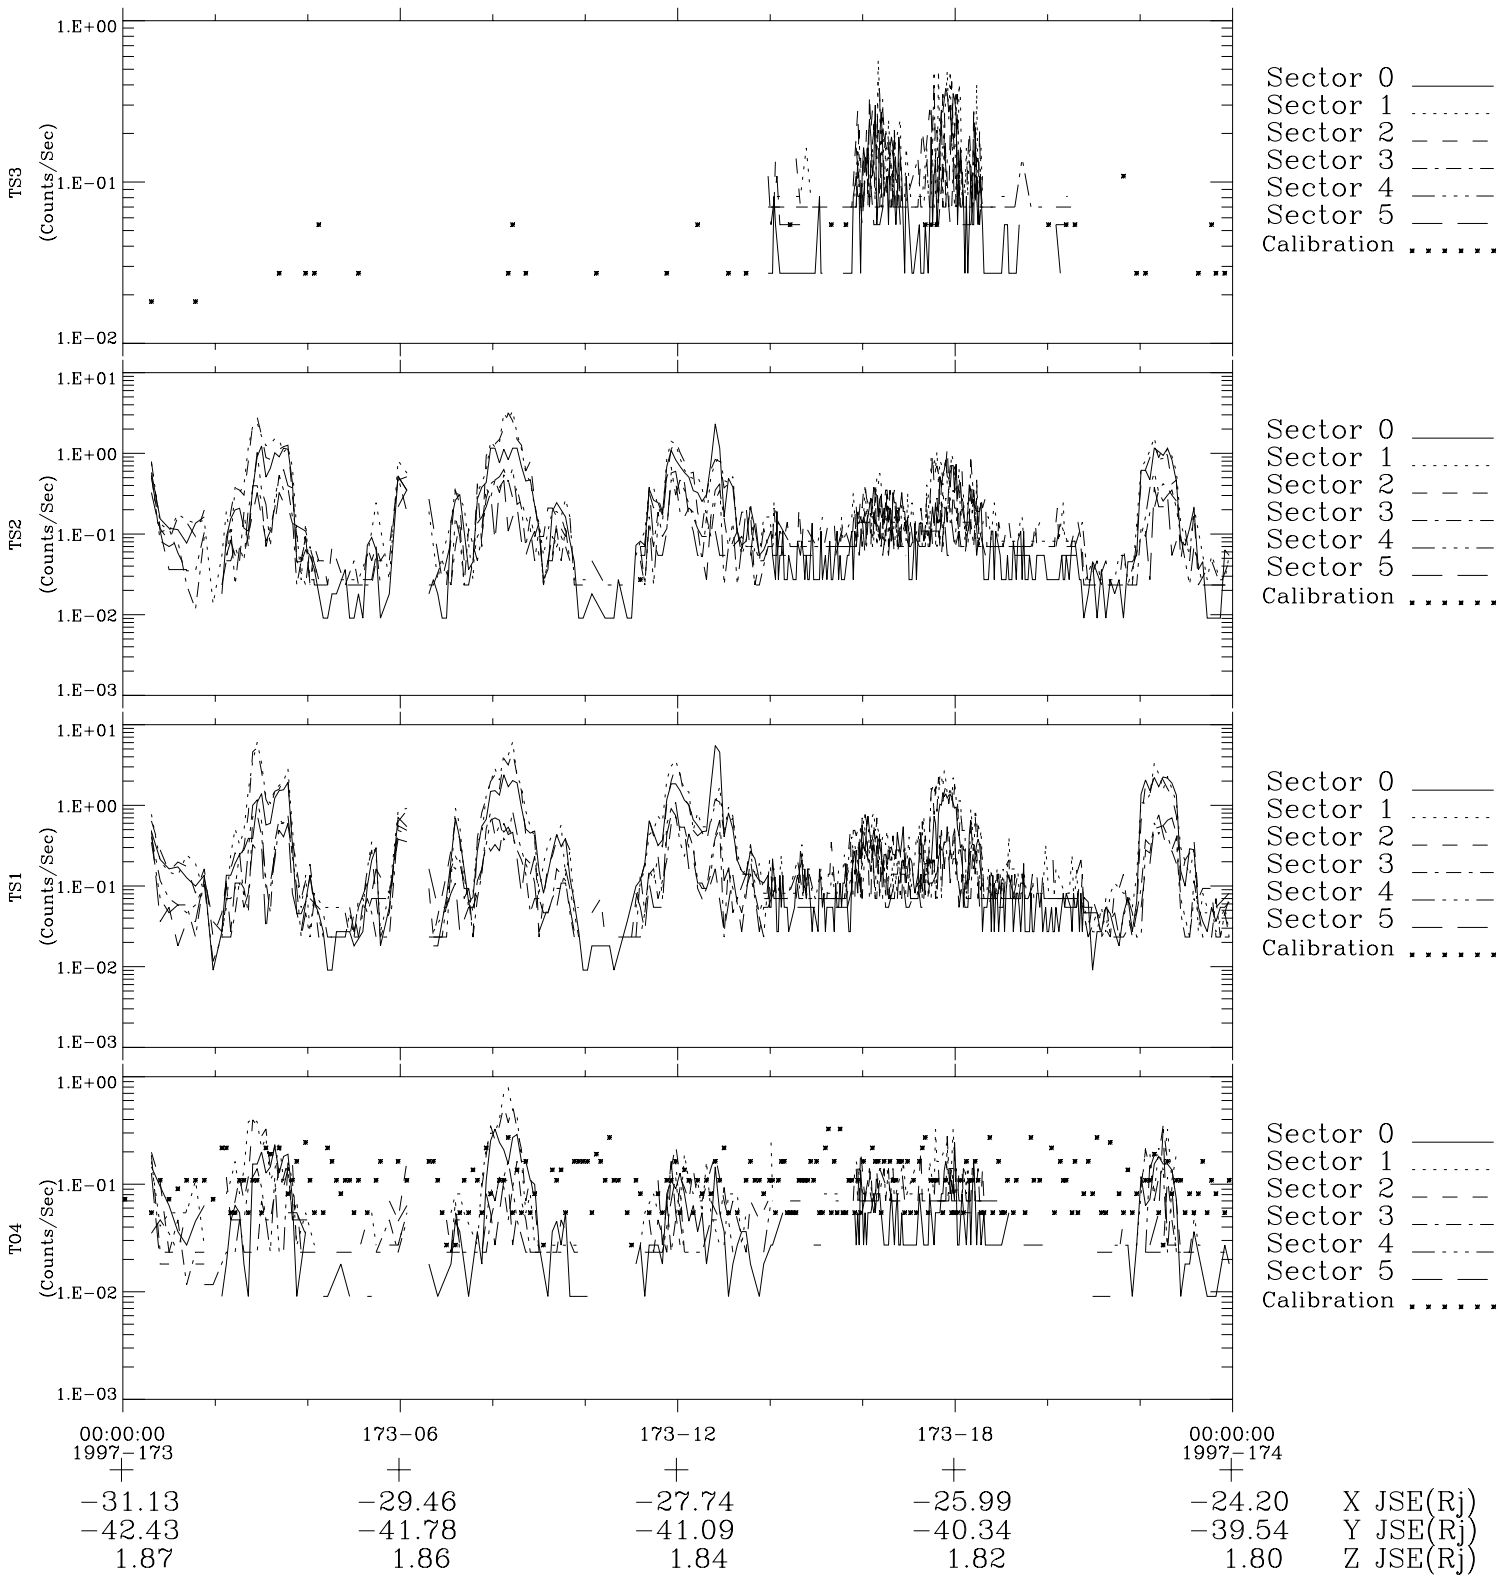

# Galileo EPD Real-Time Six-Sector 97173

Software Version: RTLINE\_R6 V 1.20  
Data Production: 06-03-00  
Plot Production: Sat Sep 15 12:13:08 2001

◇ = Jupiter look direction  
□ = Corotation look direction