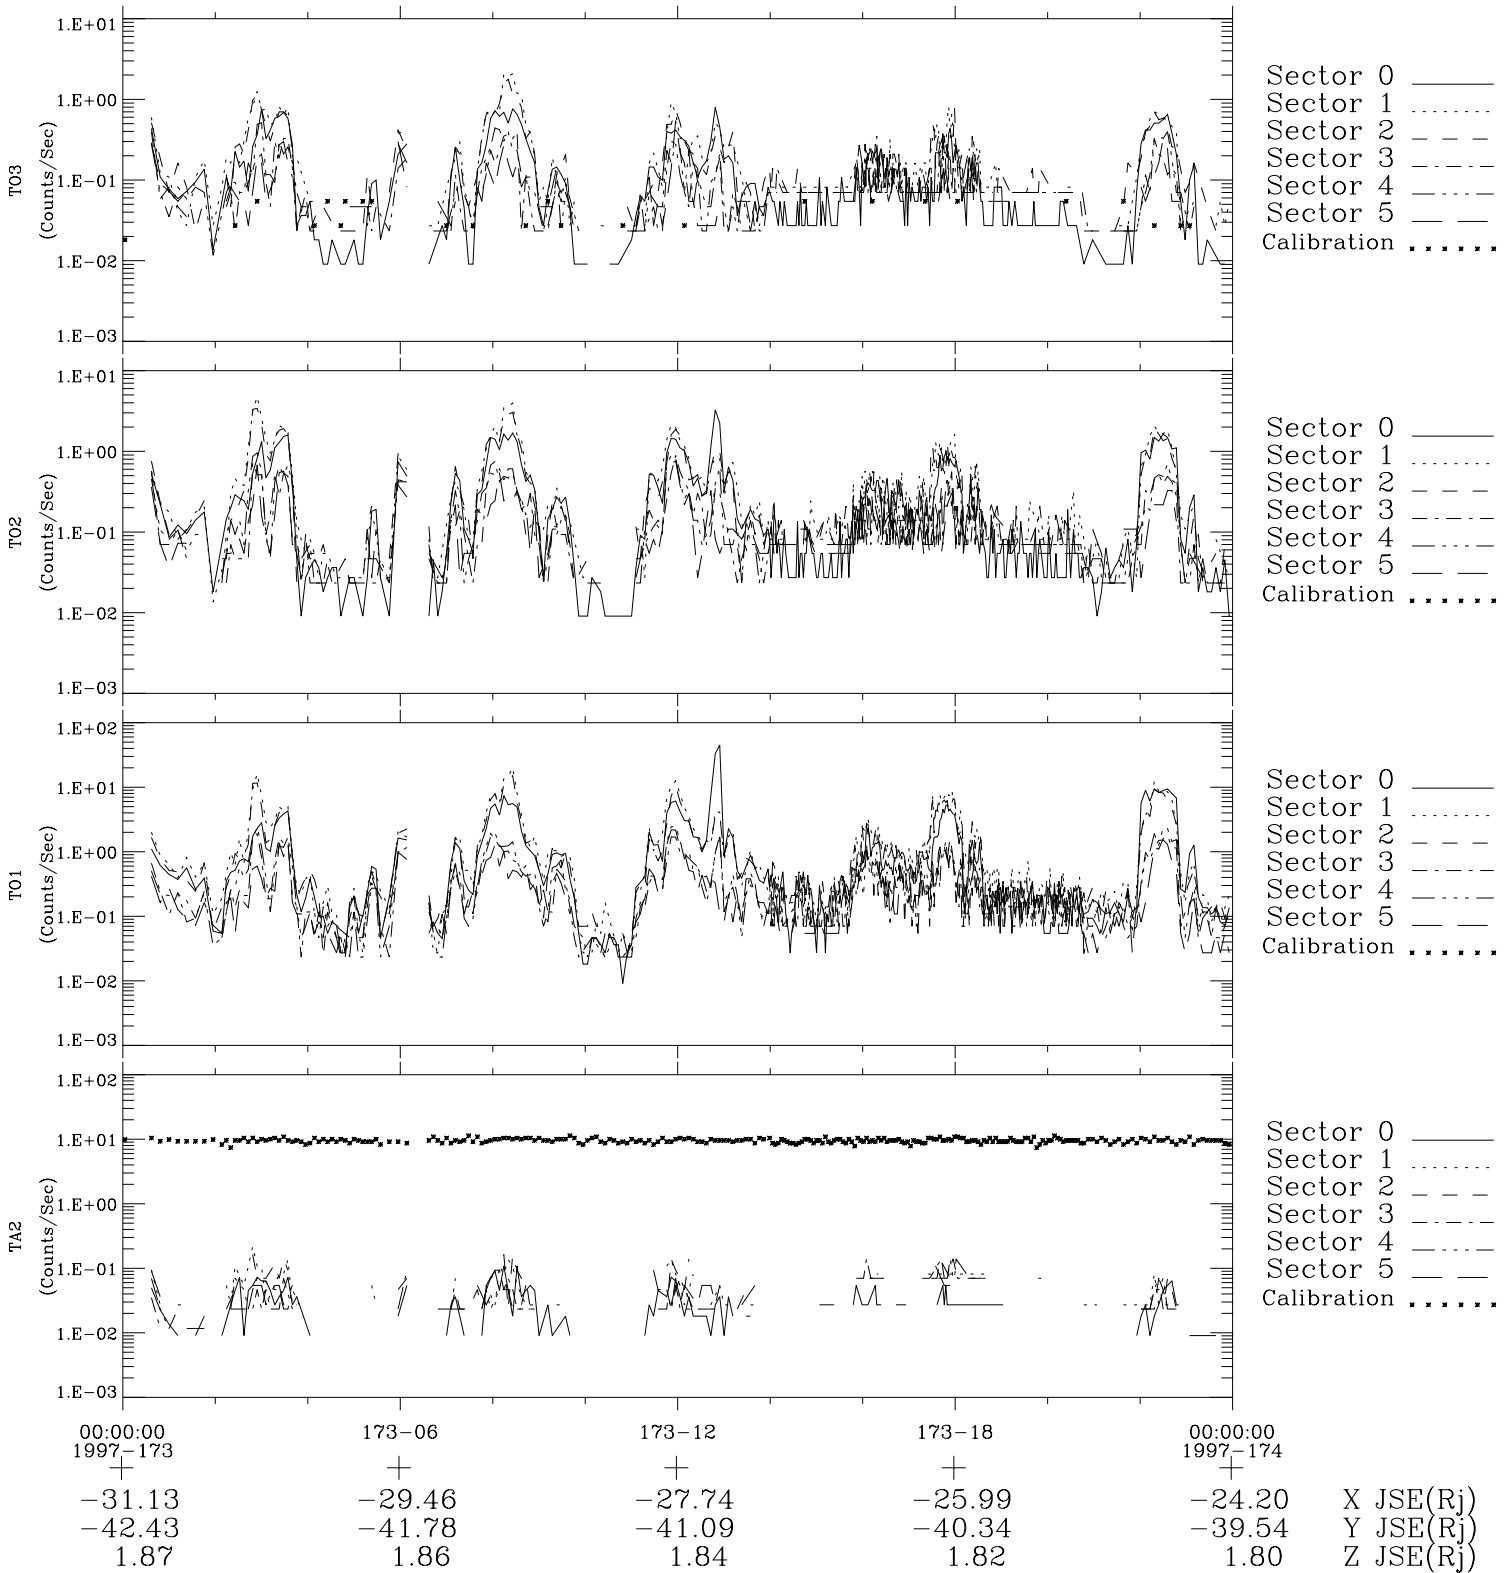

Galileo EPD Real-Time Six-Sector 97173

Software Version: RTLINE_R6 V 1.20
Data Production: 06-03-00
Plot Production: Sat Sep 15 12:13:08 2001

◇ = Jupiter look direction
□ = Corotation look direction