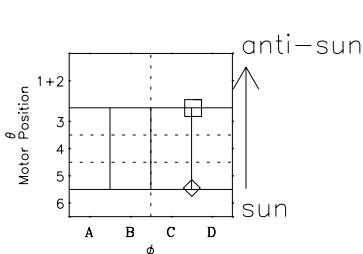

Galileo EPD Real-Time Six-Sector 97173

Software Version: RTLINE_R6 V 1.20
Data Production: 06-03-00
Plot Production: Sat Sep 15 12:13:08 2001

◇ = Jupiter look direction
□ = Corotation look direction