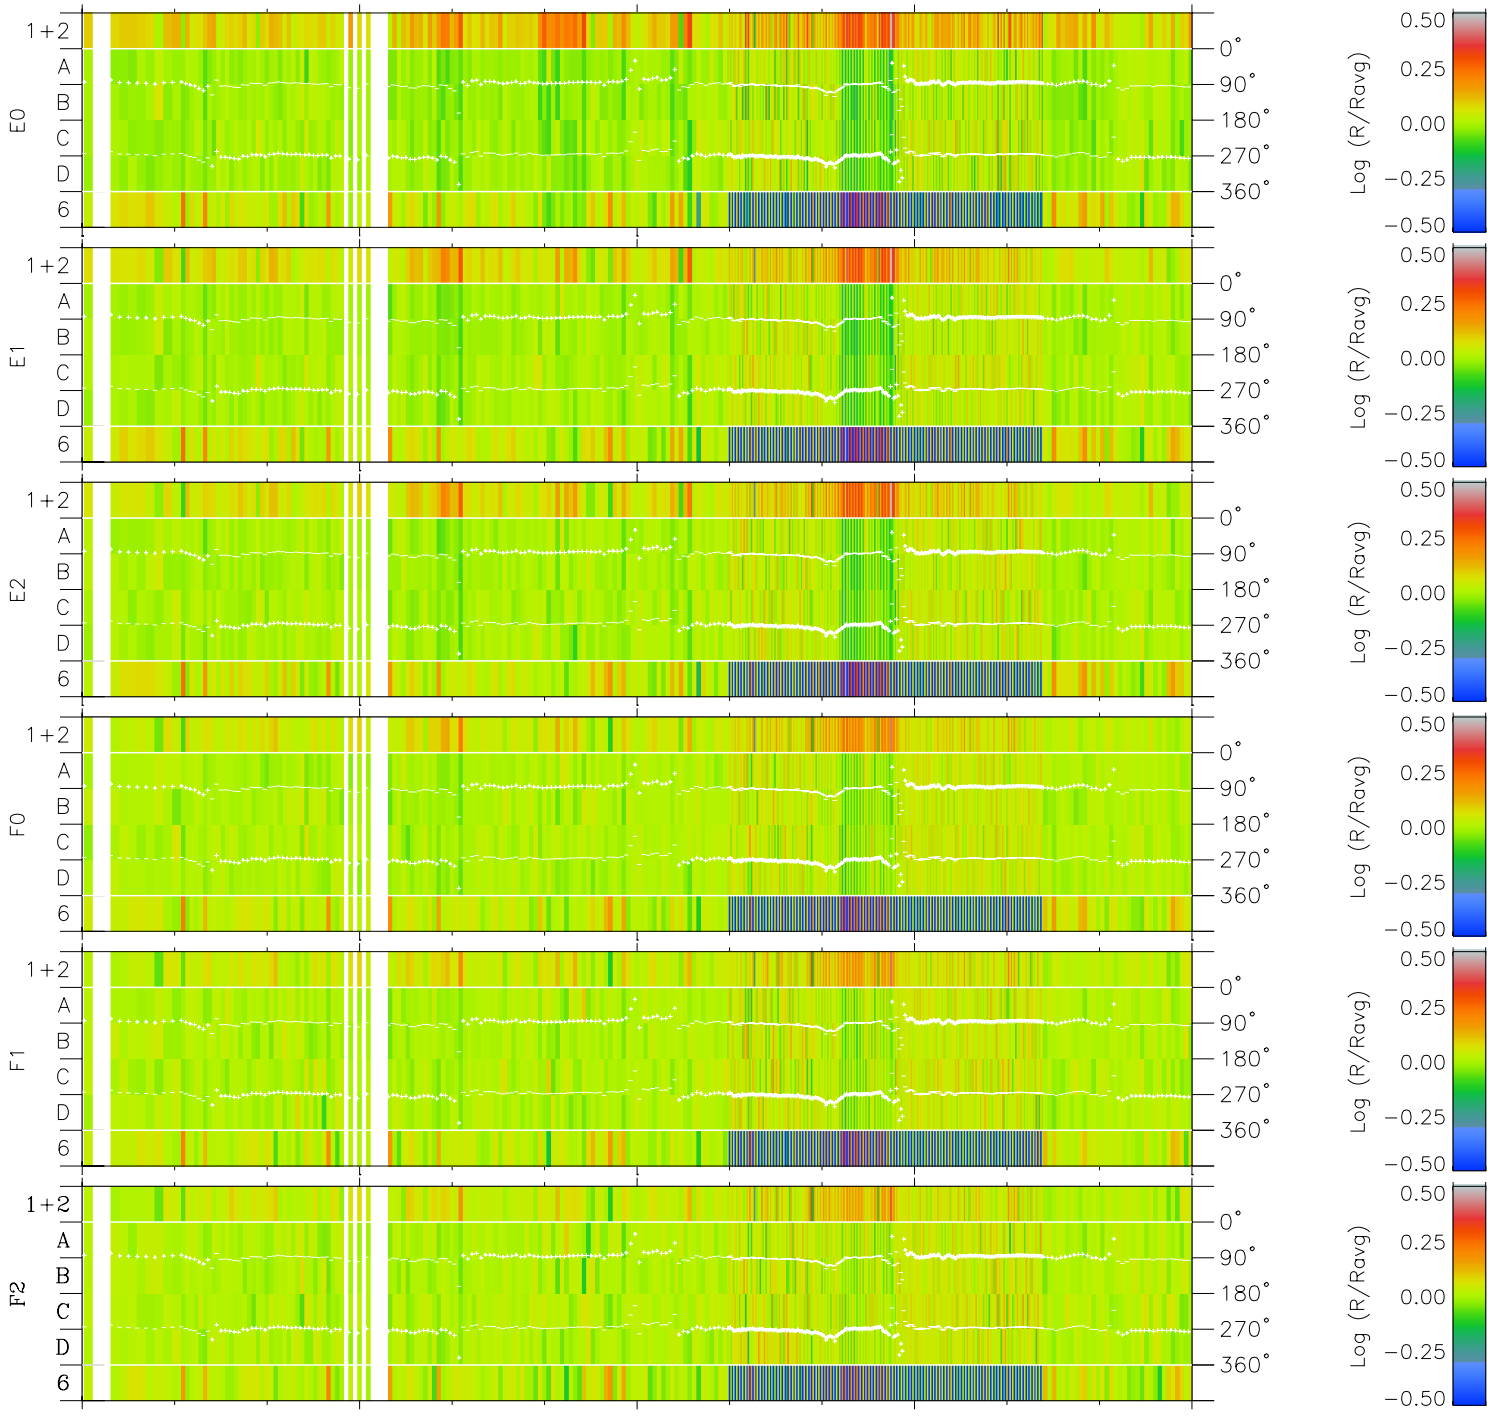

Galileo EPD Real Time Azimuth Anisotropies 97173

Software Version: RTAZIM_MEAN V 1.20
 Data Production: 06-03-00
 Plot Production: Sat Sep 15 12:11:48 2001
 Color File: wondr3
 Geofactor File: 1.1

00:00:00 1997-173	173-06	173-12	173-18	00:00:00 1997-174	
+	+	+	+	+	X JSE(R _j)
-31.13	-29.46	-27.74	-25.99	-24.20	Y JSE(R _j)
-42.43	-41.78	-41.09	-40.34	-39.54	Z JSE(R _j)
1.87	1.86	1.84	1.82	1.80	

◇ = Jupiter look direction
 □ = Corotation look direction