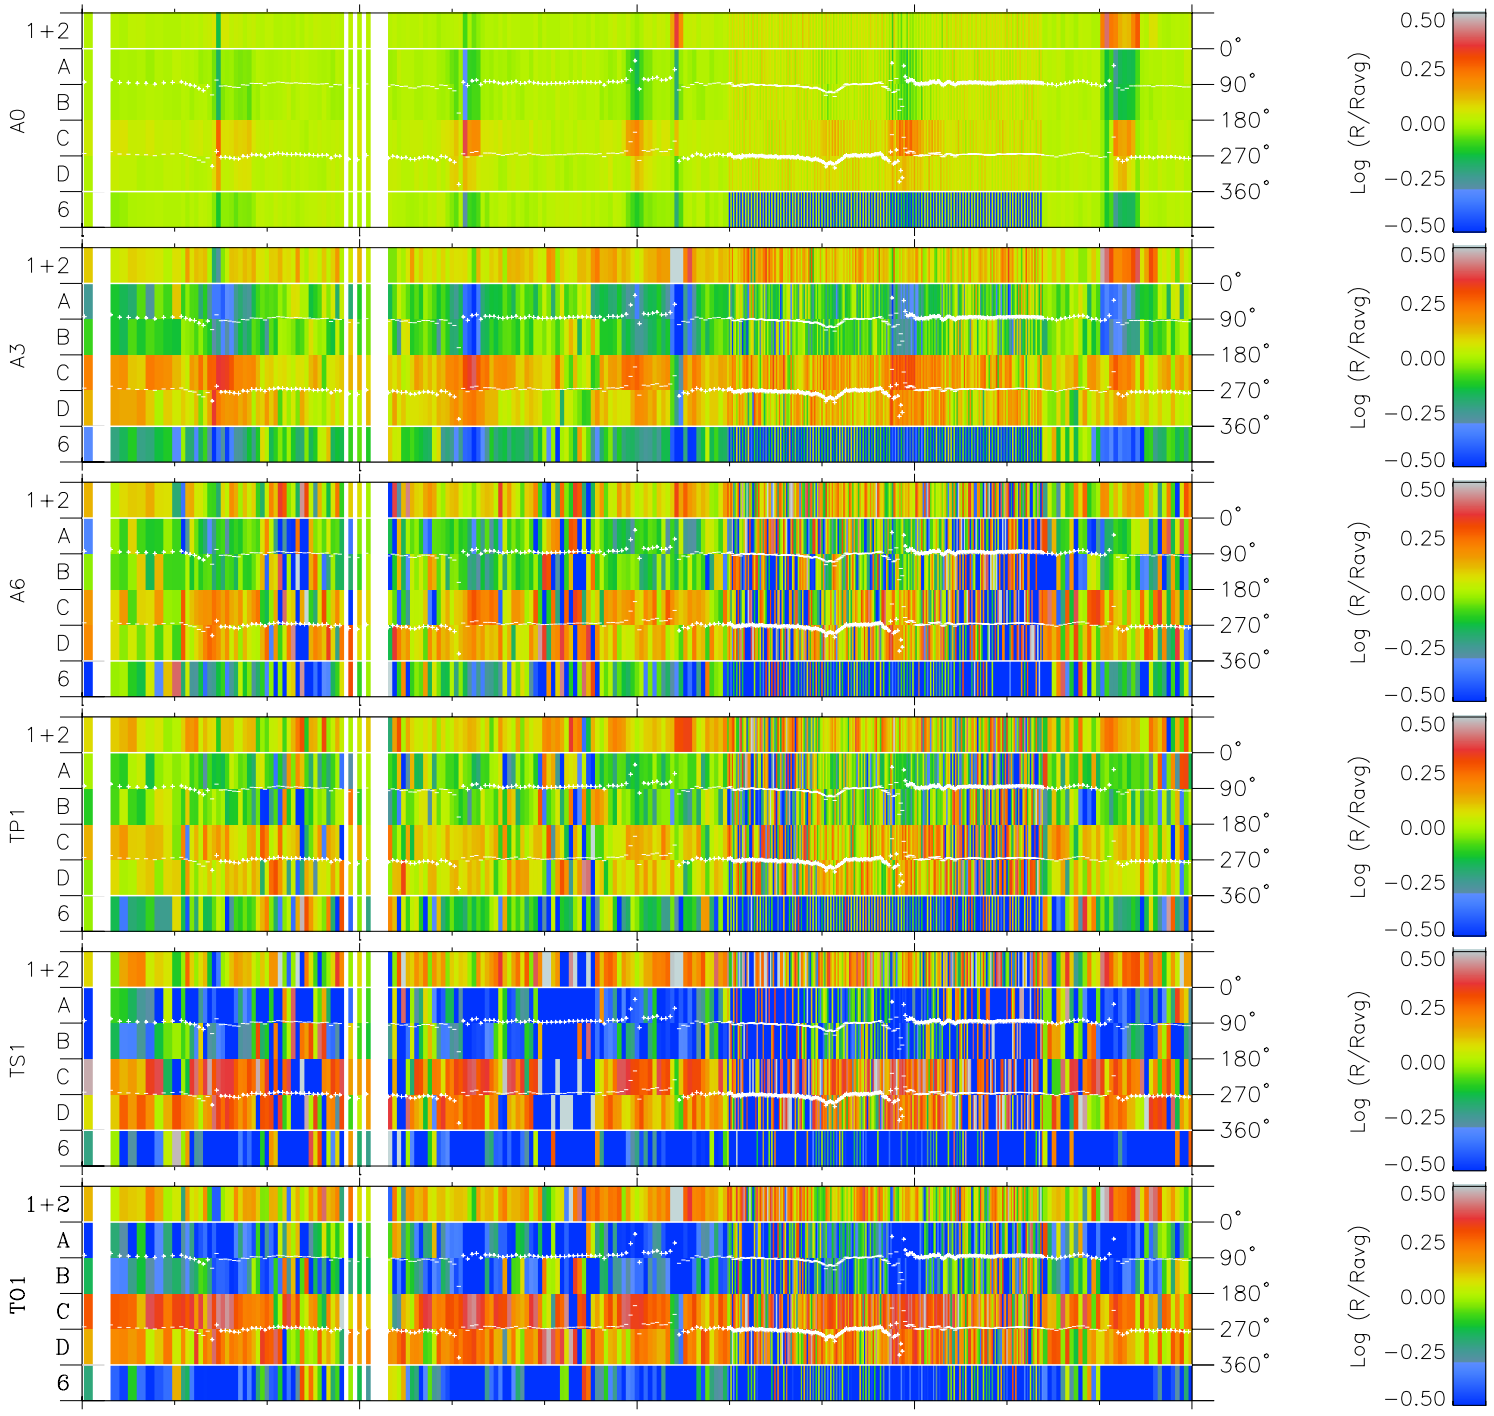

# Galileo EPD Real Time Azimuth Anisotropies 97173

Software Version: RTAZIM\_MEAN V 1.20  
 Data Production: 06-03-00  
 Plot Production: Sat Sep 15 12:11:36 2001  
 Color File: wondr3  
 Geofactor File: 1.1

00:00:00 1997-173	173-06	173-12	173-18	00:00:00 1997-174	
+	+	+	+	+	X JSE(R <sub>j</sub> )
-31.13	-29.46	-27.74	-25.99	-24.20	Y JSE(R <sub>j</sub> )
-42.43	-41.78	-41.09	-40.34	-39.54	Z JSE(R <sub>j</sub> )
1.87	1.86	1.84	1.82	1.80	

- ◇ = Jupiter look direction
- = Corotation look direction