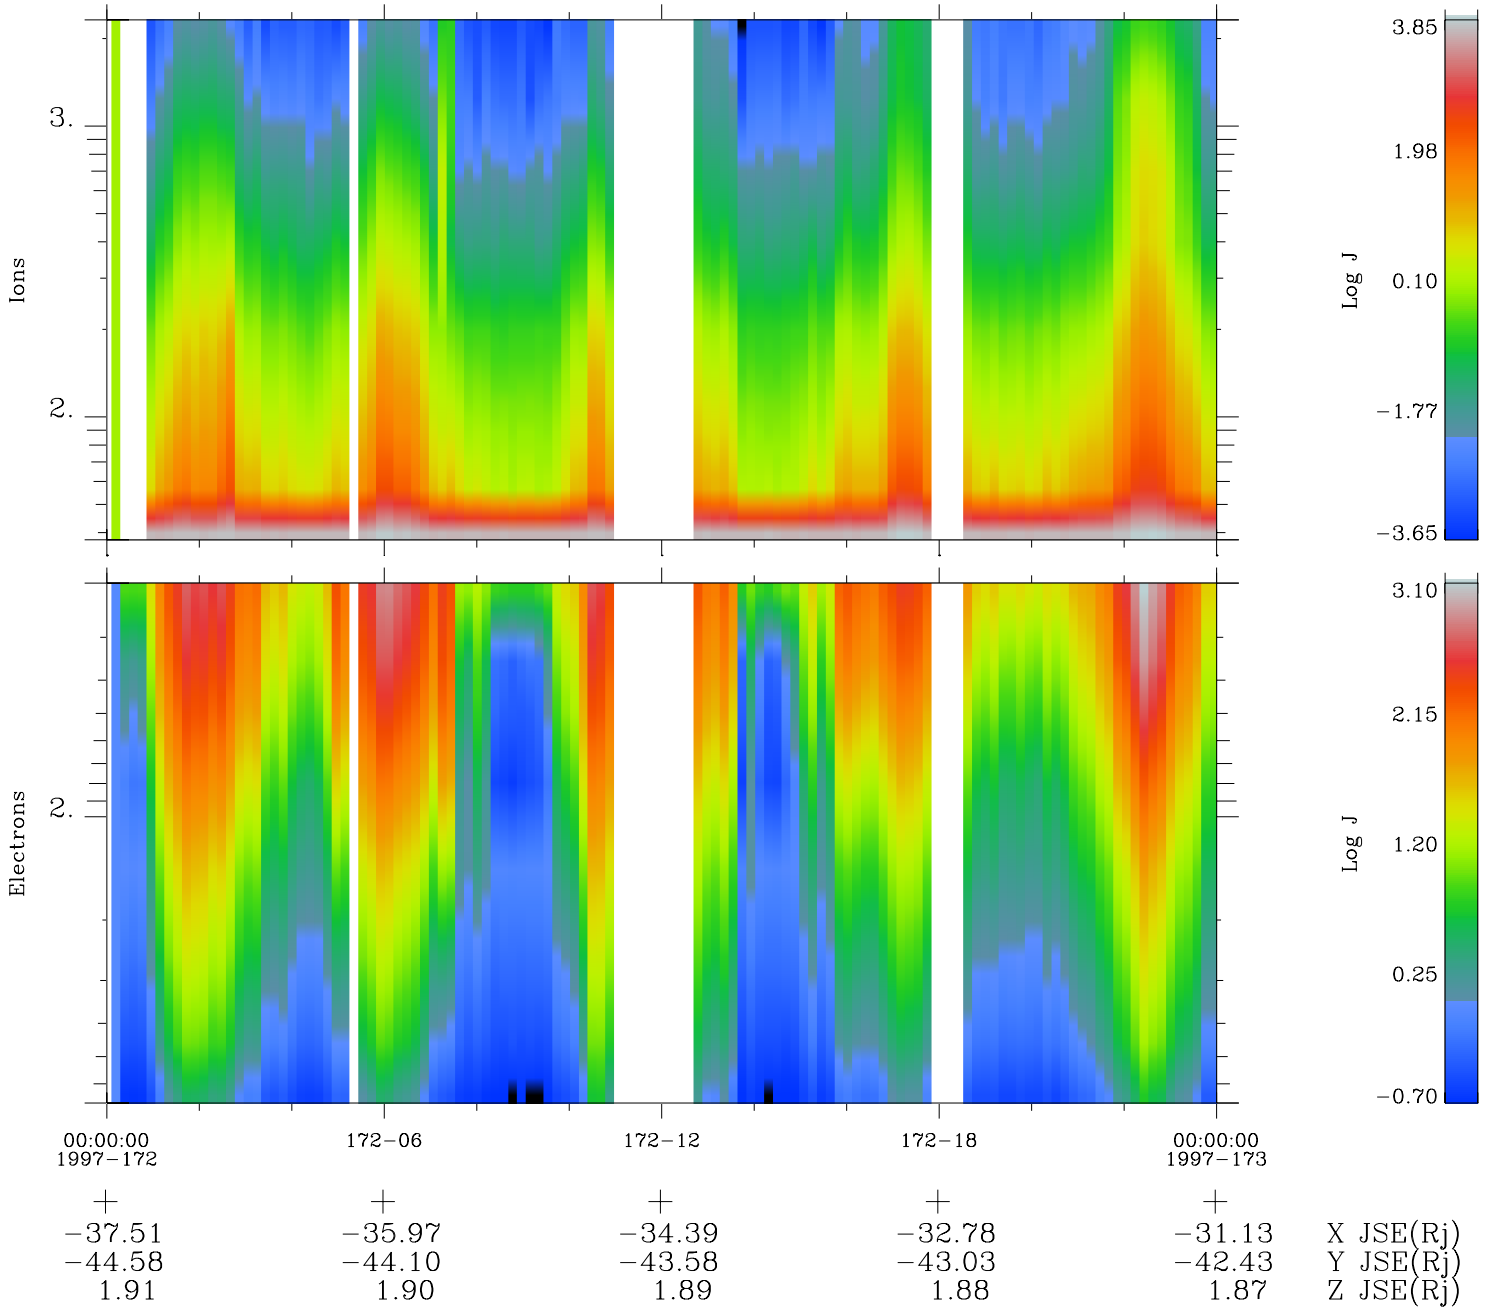

# Galileo EPD Real Time Omni Spectrum 97172

Software Version: RTSPEC\_OMNI V 1.20  
 Data Production: 06-03-00  
 Plot Production: Sat Sep 15 11:59:50 2001  
 Color File: wondr3  
 Geofactor File: 1.1

◇ = Jupiter look direction  
 □ = Corotation look direction