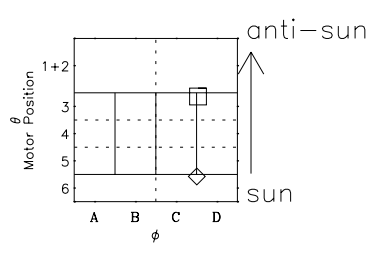

# Galileo EPD Real Time Omni Spectrum 97172

Software Version: RTSPEC\_OMNI V 1.20  
 Data Production: 06-03-00  
 Plot Production: Sat Sep 15 11:59:50 2001  
 Color File: wondr3  
 Geofactor File: 1.1

◇ = Jupiter look direction  
 □ = Corotation look direction