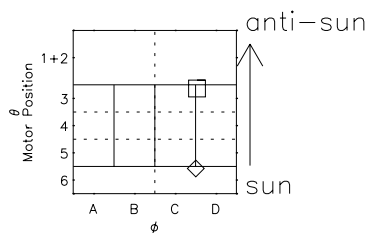

Galileo EPD Real Time R6 Electrons Spectra 97172

Software Version: RTSPEC_R6 V 1.20
 Data Production: 06-03-00
 Plot Production: Sat Sep 15 11:59:44 2001
 Color File: wondr3
 Geofactor File: 1.1

- ◇ = Jupiter look direction
- = Corotation look direction