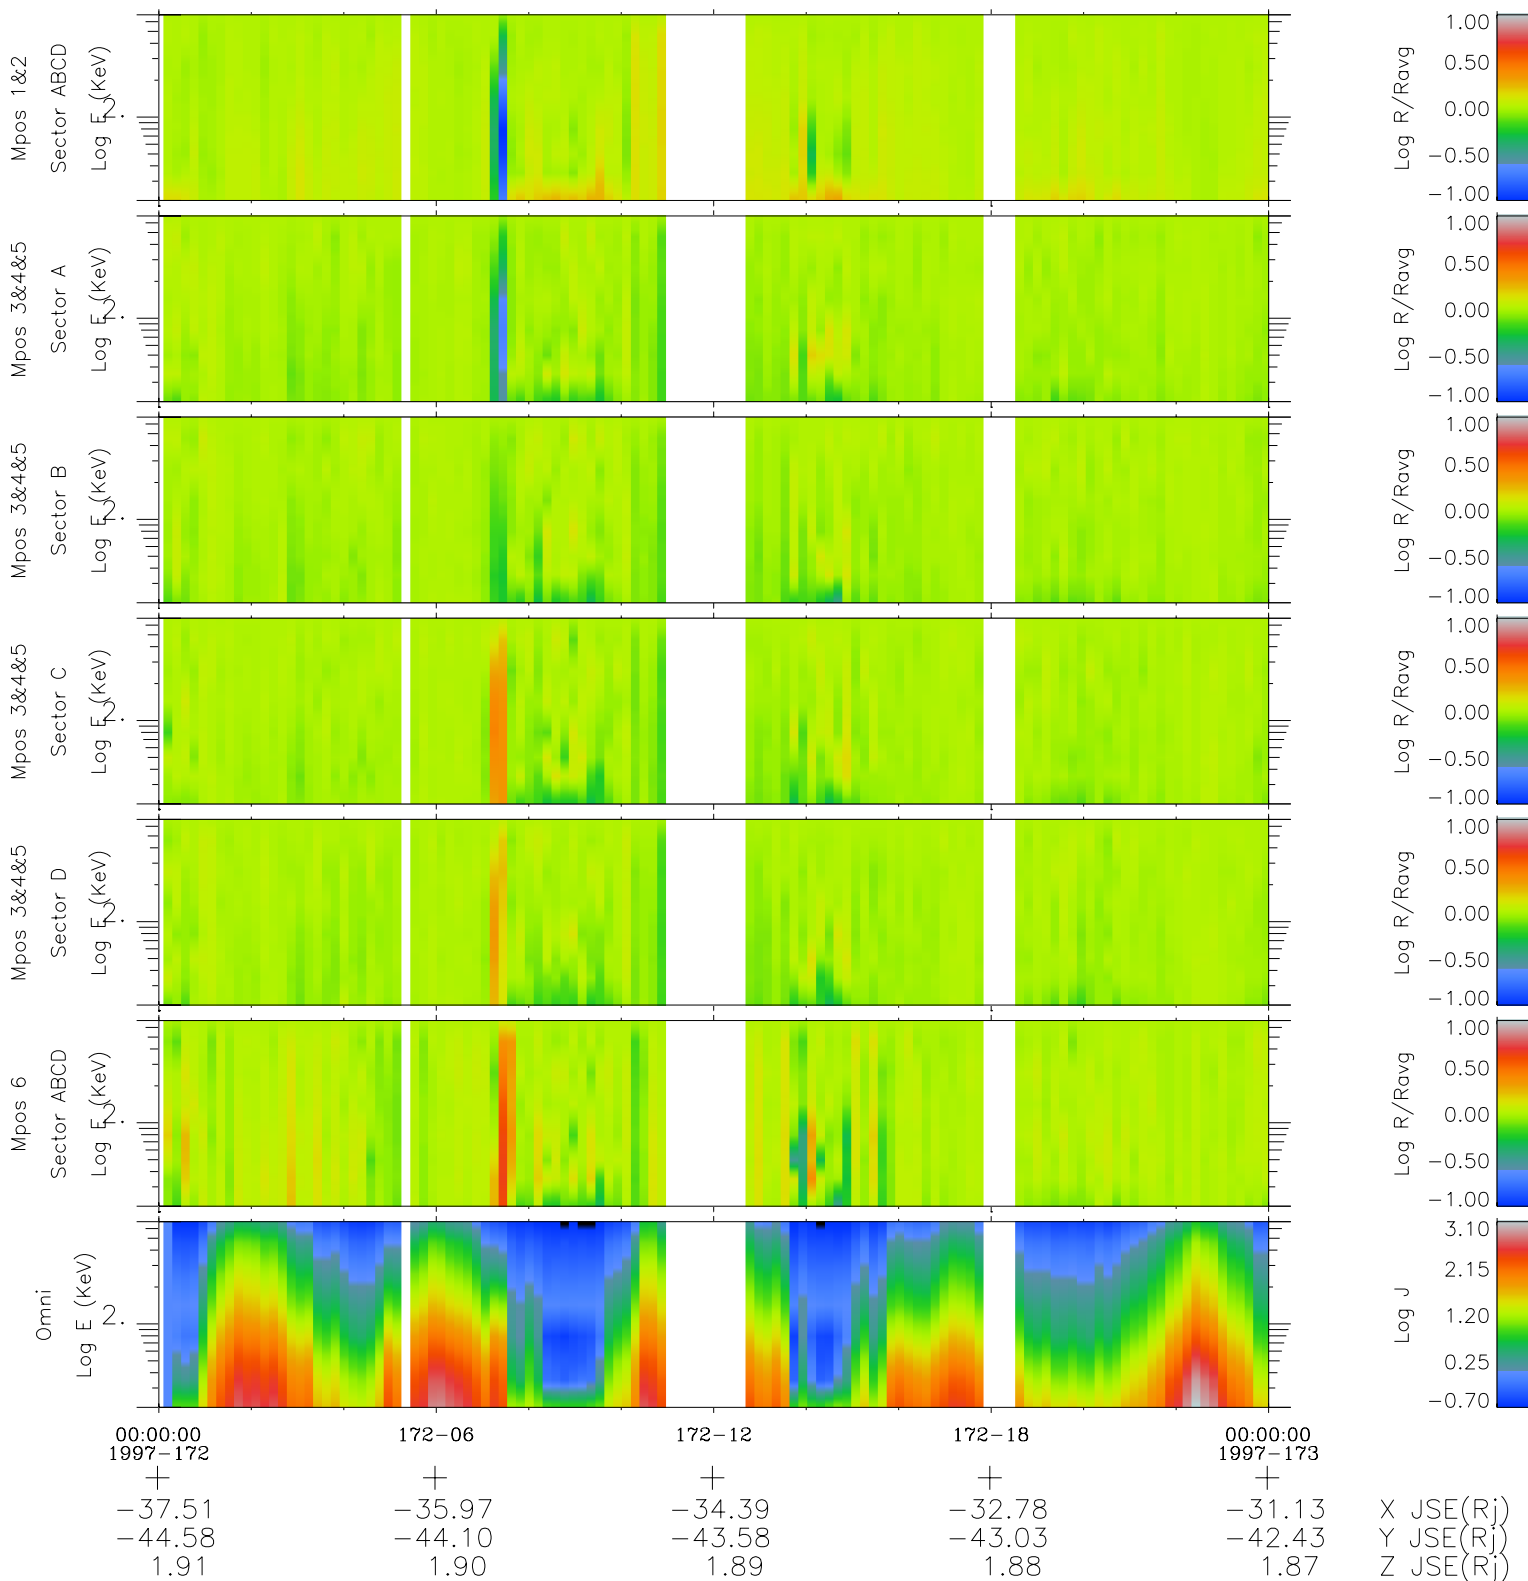

Galileo EPD Real Time R6 Electrons Spectra 97172

Software Version: RTSPEC_R6 V 1.20
 Data Production: 06-03-00
 Plot Production: Sat Sep 15 11:59:44 2001
 Color File: wondr3
 Geofactor File: 1.1

- ◇ = Jupiter look direction
- = Corotation look direction