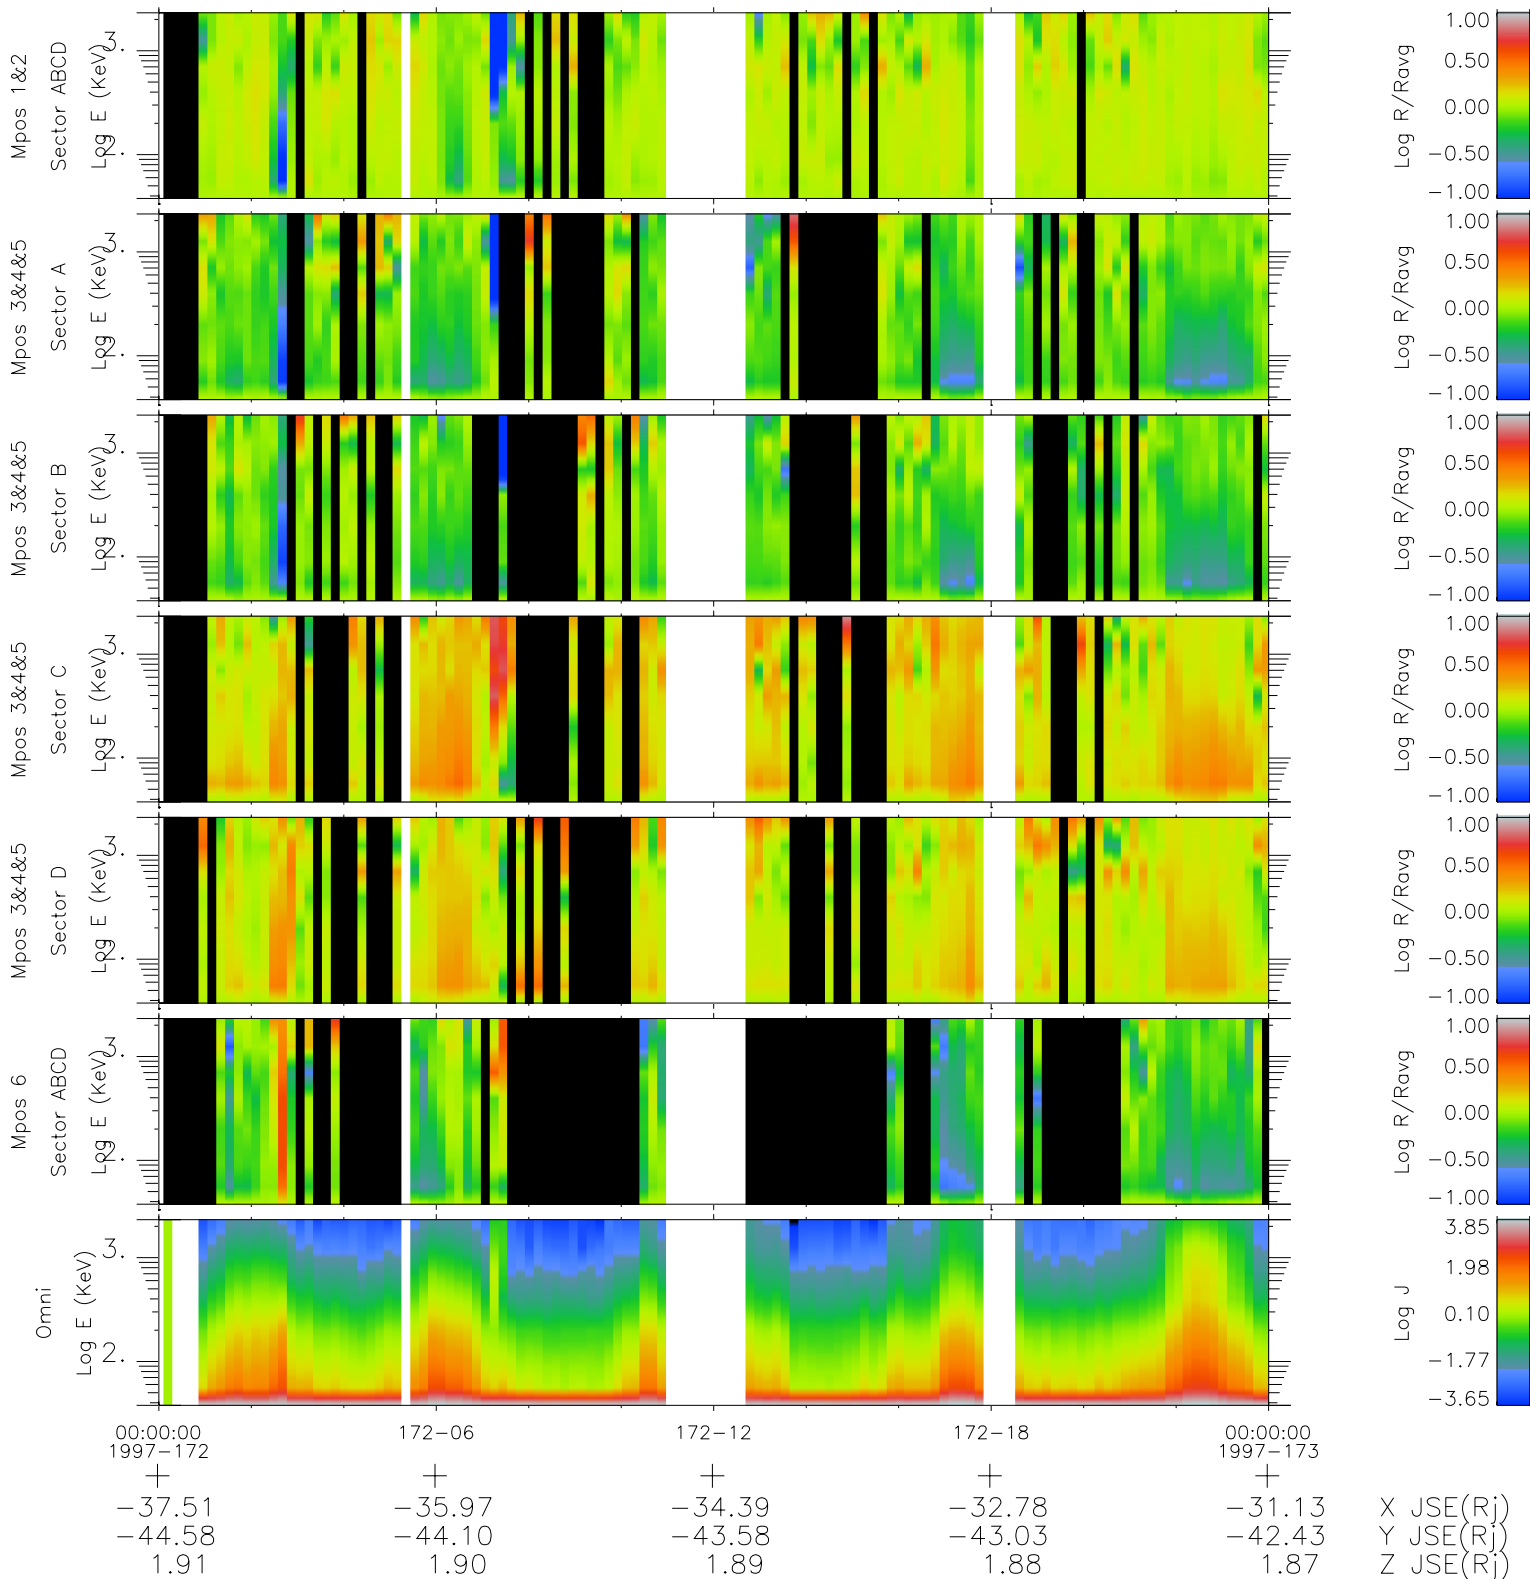

# Galileo EPD Real Time R6 Ions Spectra 97172

Software Version: RTSPEC\_R6 V 1.20  
 Data Production: 06-03-00  
 Plot Production: Sat Sep 15 11:59:37 2001  
 Color File: wondr3  
 Geofactor File: 1.1

- ◇ = Jupiter look direction
- = Corotation look direction