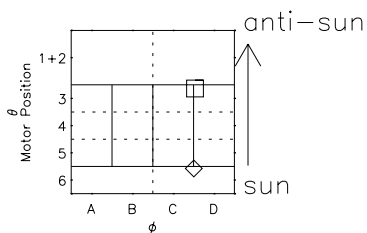

# Galileo EPD Real Time R6 Ions Spectra 97172

Software Version: RTSPEC\_R6 V 1.20  
 Data Production: 06-03-00  
 Plot Production: Sat Sep 15 11:59:37 2001  
 Color File: wondr3  
 Geofactor File: 1.1

- ◇ = Jupiter look direction
- = Corotation look direction