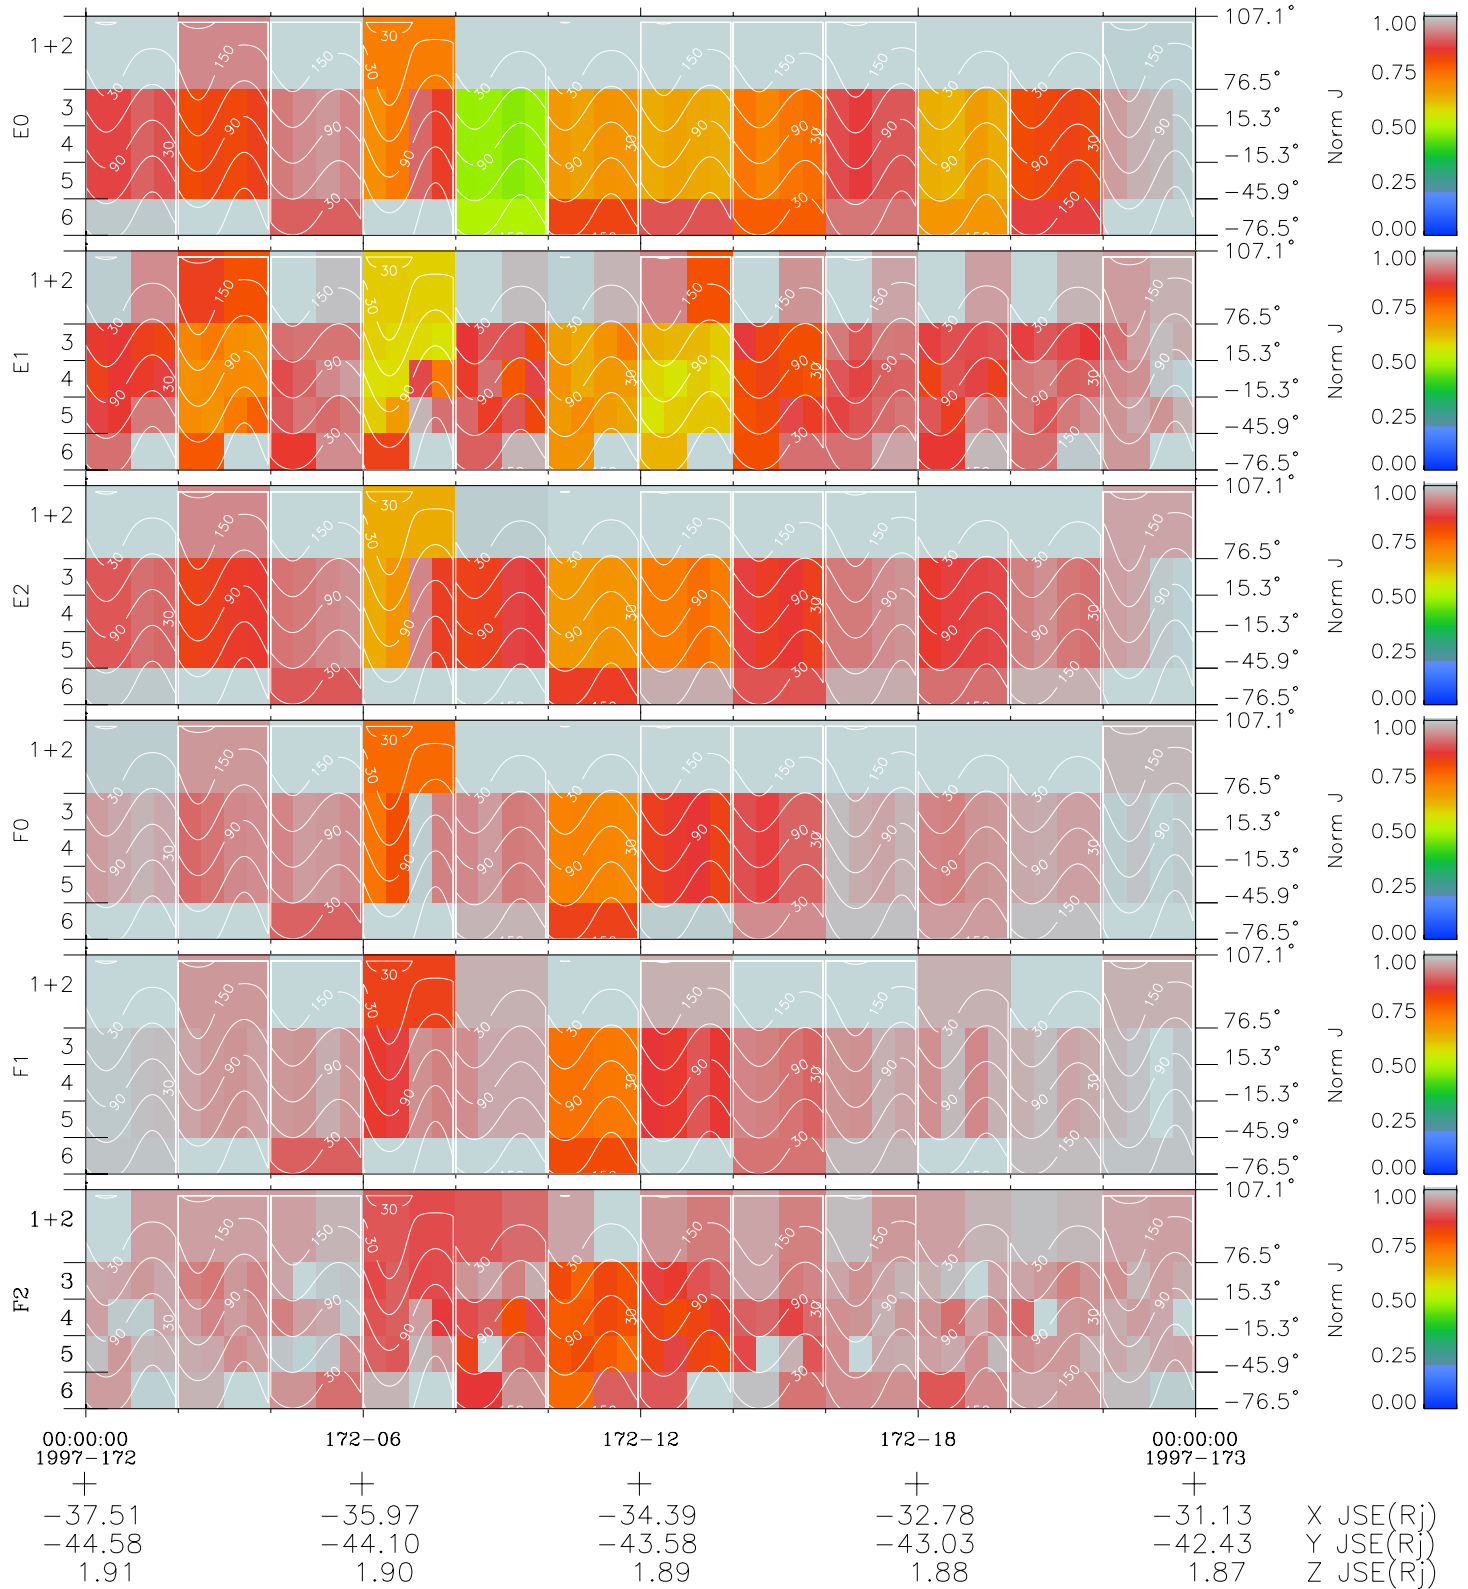

Galileo EPD Real Time All-Sky Anisotropies 97172

Software Version: RTSKY_NORM V 1.20
 Data Production: 06-03-00
 Plot Production: Sat Sep 15 12:00:33 2001
 Color File: wondr3
 Geofactor File: 1.1

- ◇ = Jupiter look direction
- = Corotation look direction