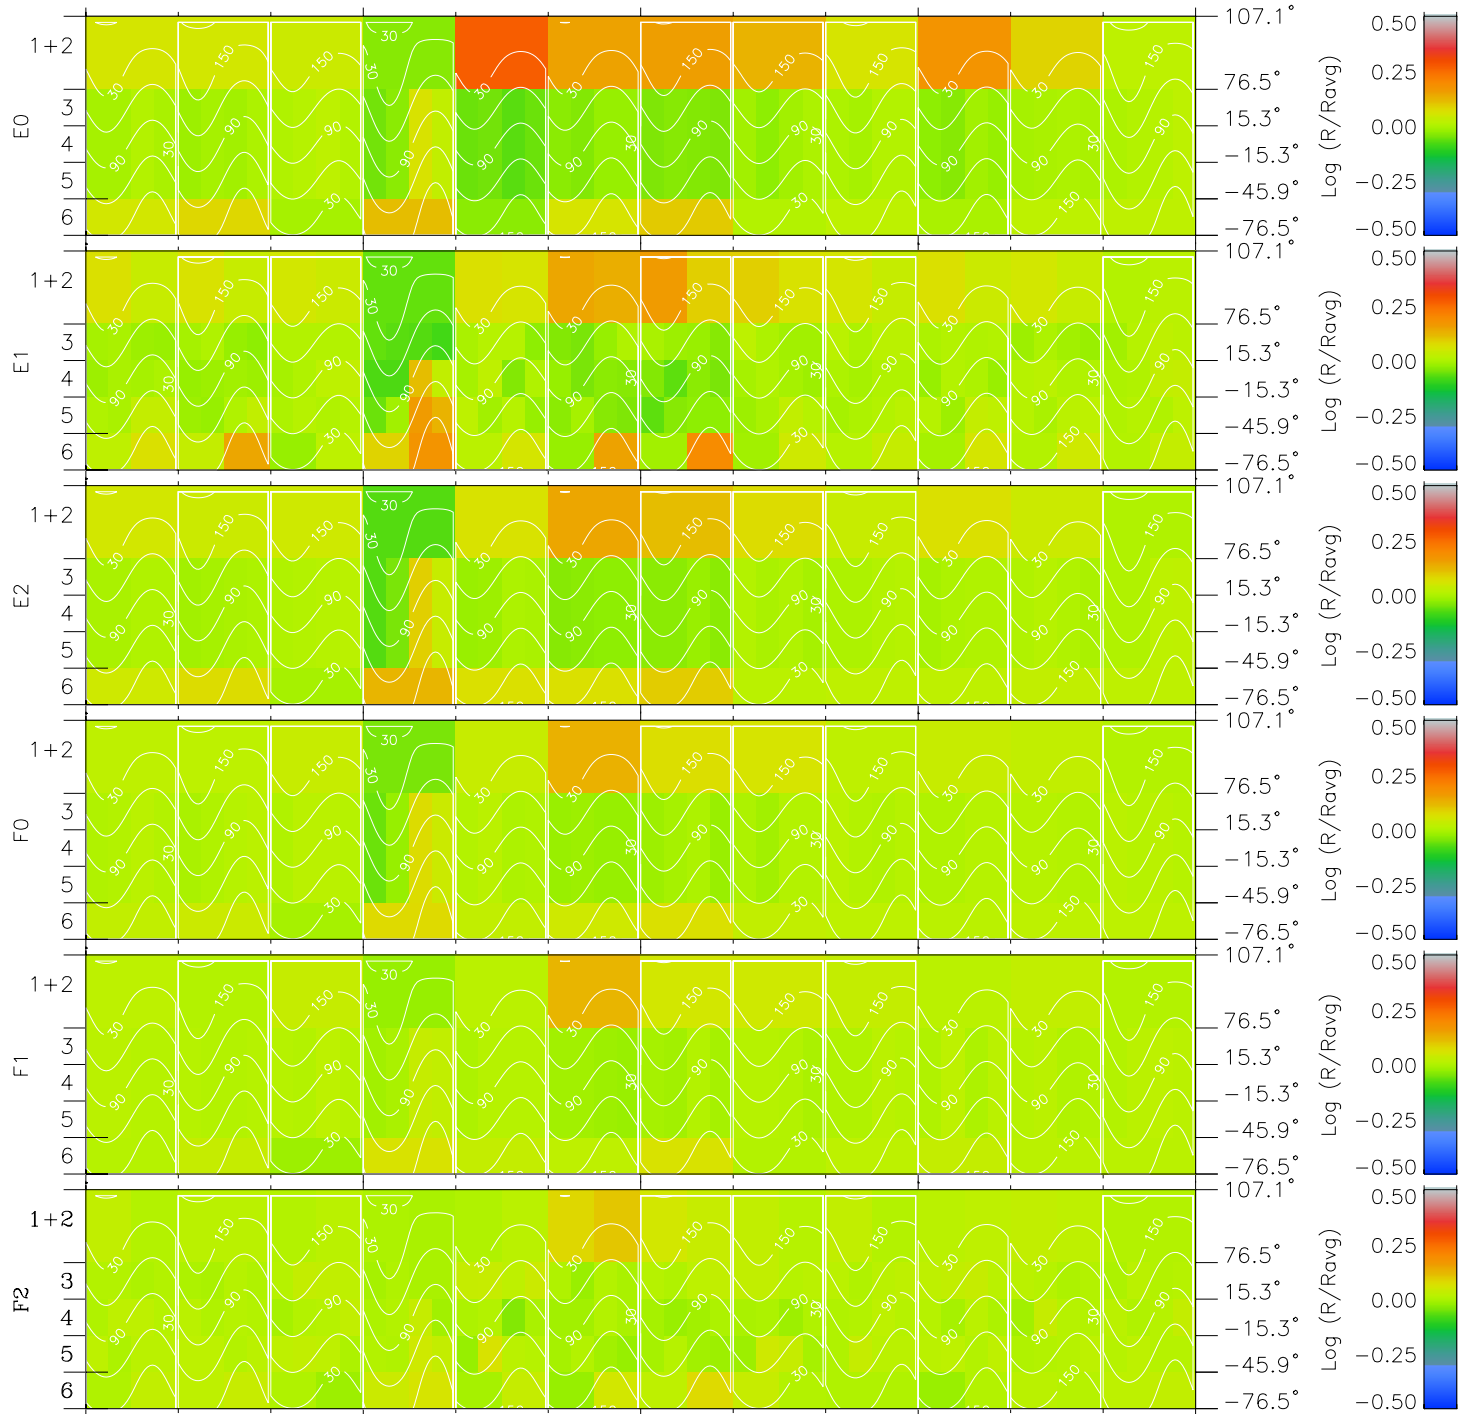

# Galileo EPD Real Time All-Sky Anisotropies 97172

Software Version: RTSKY\_MEAN V 1.20  
 Data Production: 06-03-00  
 Plot Production: Sat Sep 15 12:00:04 2001  
 Color File: wondr3  
 Geofactor File: 1.1

00:00:00 1997-172	172-06	172-12	172-18	00:00:00 1997-173	
+	+	+	+	+	X JSE(R <sub>j</sub> )
-37.51	-35.97	-34.39	-32.78	-31.13	Y JSE(R <sub>j</sub> )
-44.58	-44.10	-43.58	-43.03	-42.43	Z JSE(R <sub>j</sub> )
1.91	1.90	1.89	1.88	1.87	

- ◇ = Jupiter look direction
- = Corotation look direction