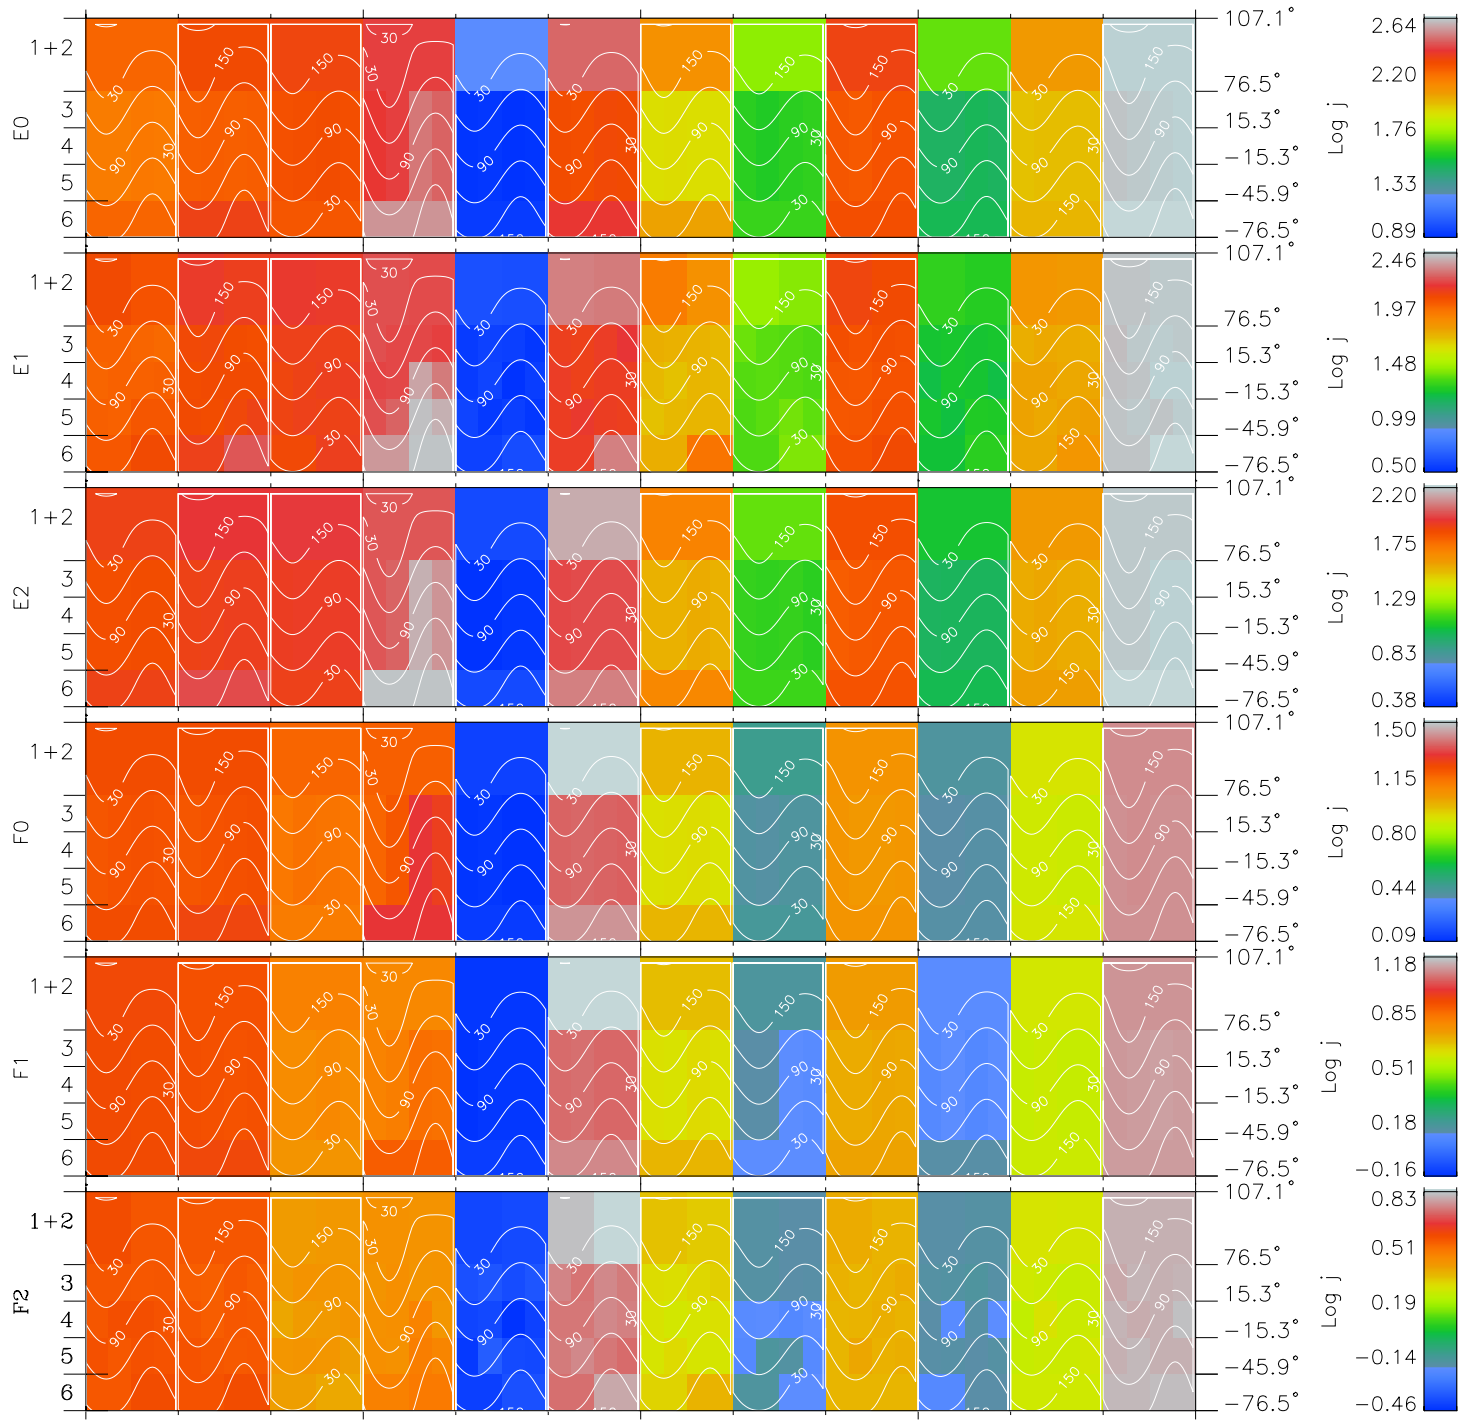

# Galileo EPD Real Time All-Sky Anisotropies 97172

Software Version: RTSKY\_FLUX V 1.20  
 Data Production: 06-03-00  
 Plot Production: Sat Sep 15 12:00:19 2001  
 Color File: wondr3  
 Geofactor File: 1.1

00:00:00 1997-172	172-06	172-12	172-18	00:00:00 1997-173	X JSE(R <sub>j</sub> )	Y JSE(R <sub>j</sub> )	Z JSE(R <sub>j</sub> )
+ -37.51 -44.58 1.91	+ -35.97 -44.10 1.90	+ -34.39 -43.58 1.89	+ -32.78 -43.03 1.88	+ -31.13 -42.43 1.87			

- ◇ = Jupiter look direction
- = Corotation look direction