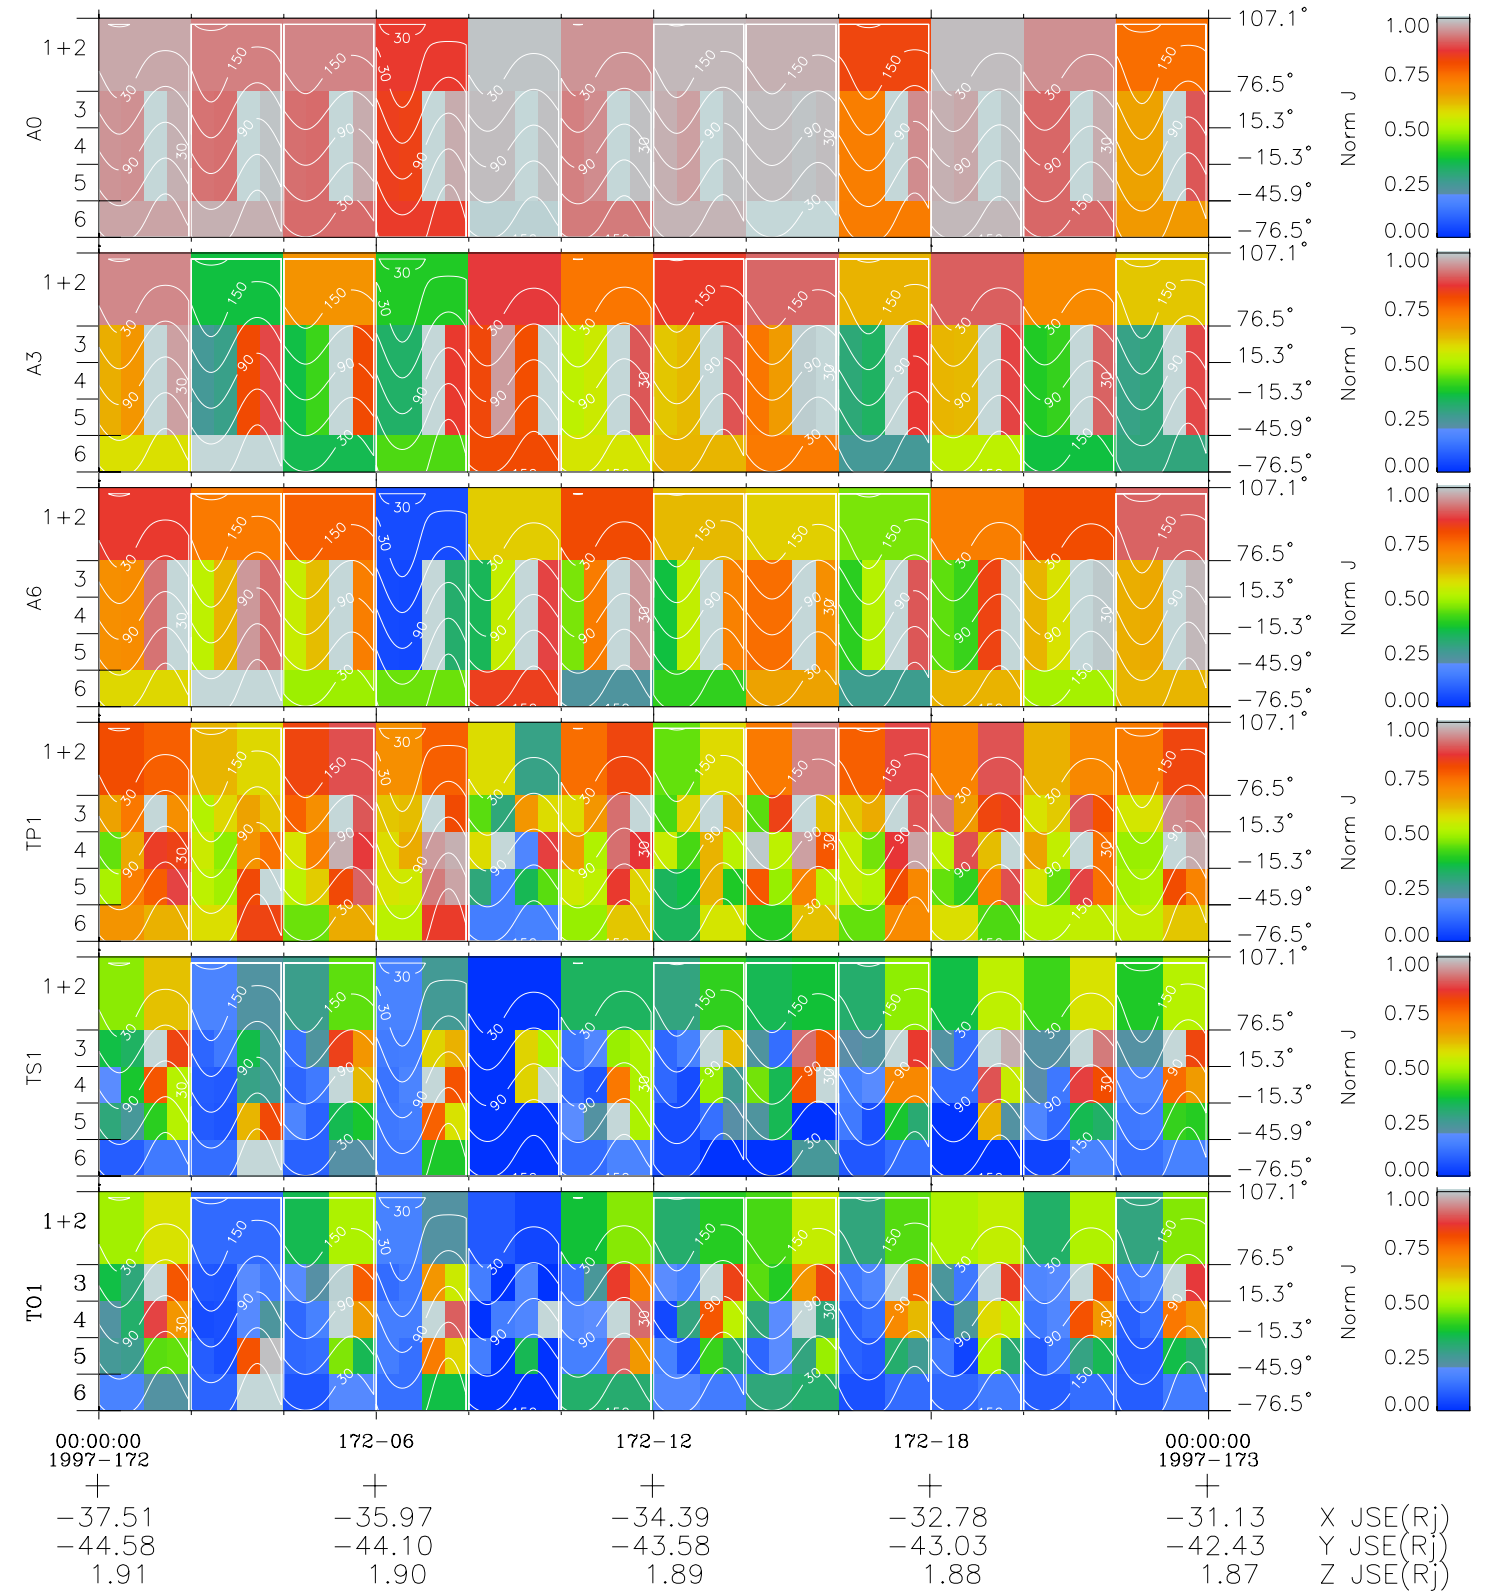

# Galileo EPD Real Time All-Sky Anisotropies 97172

Software Version: RTSKY\_NORM V 1.20  
 Data Production: 06-03-00  
 Plot Production: Sat Sep 15 12:00:26 2001  
 Color File: wondr3  
 Geofactor File: 1.1

◇ = Jupiter look direction  
 □ = Corotation look direction