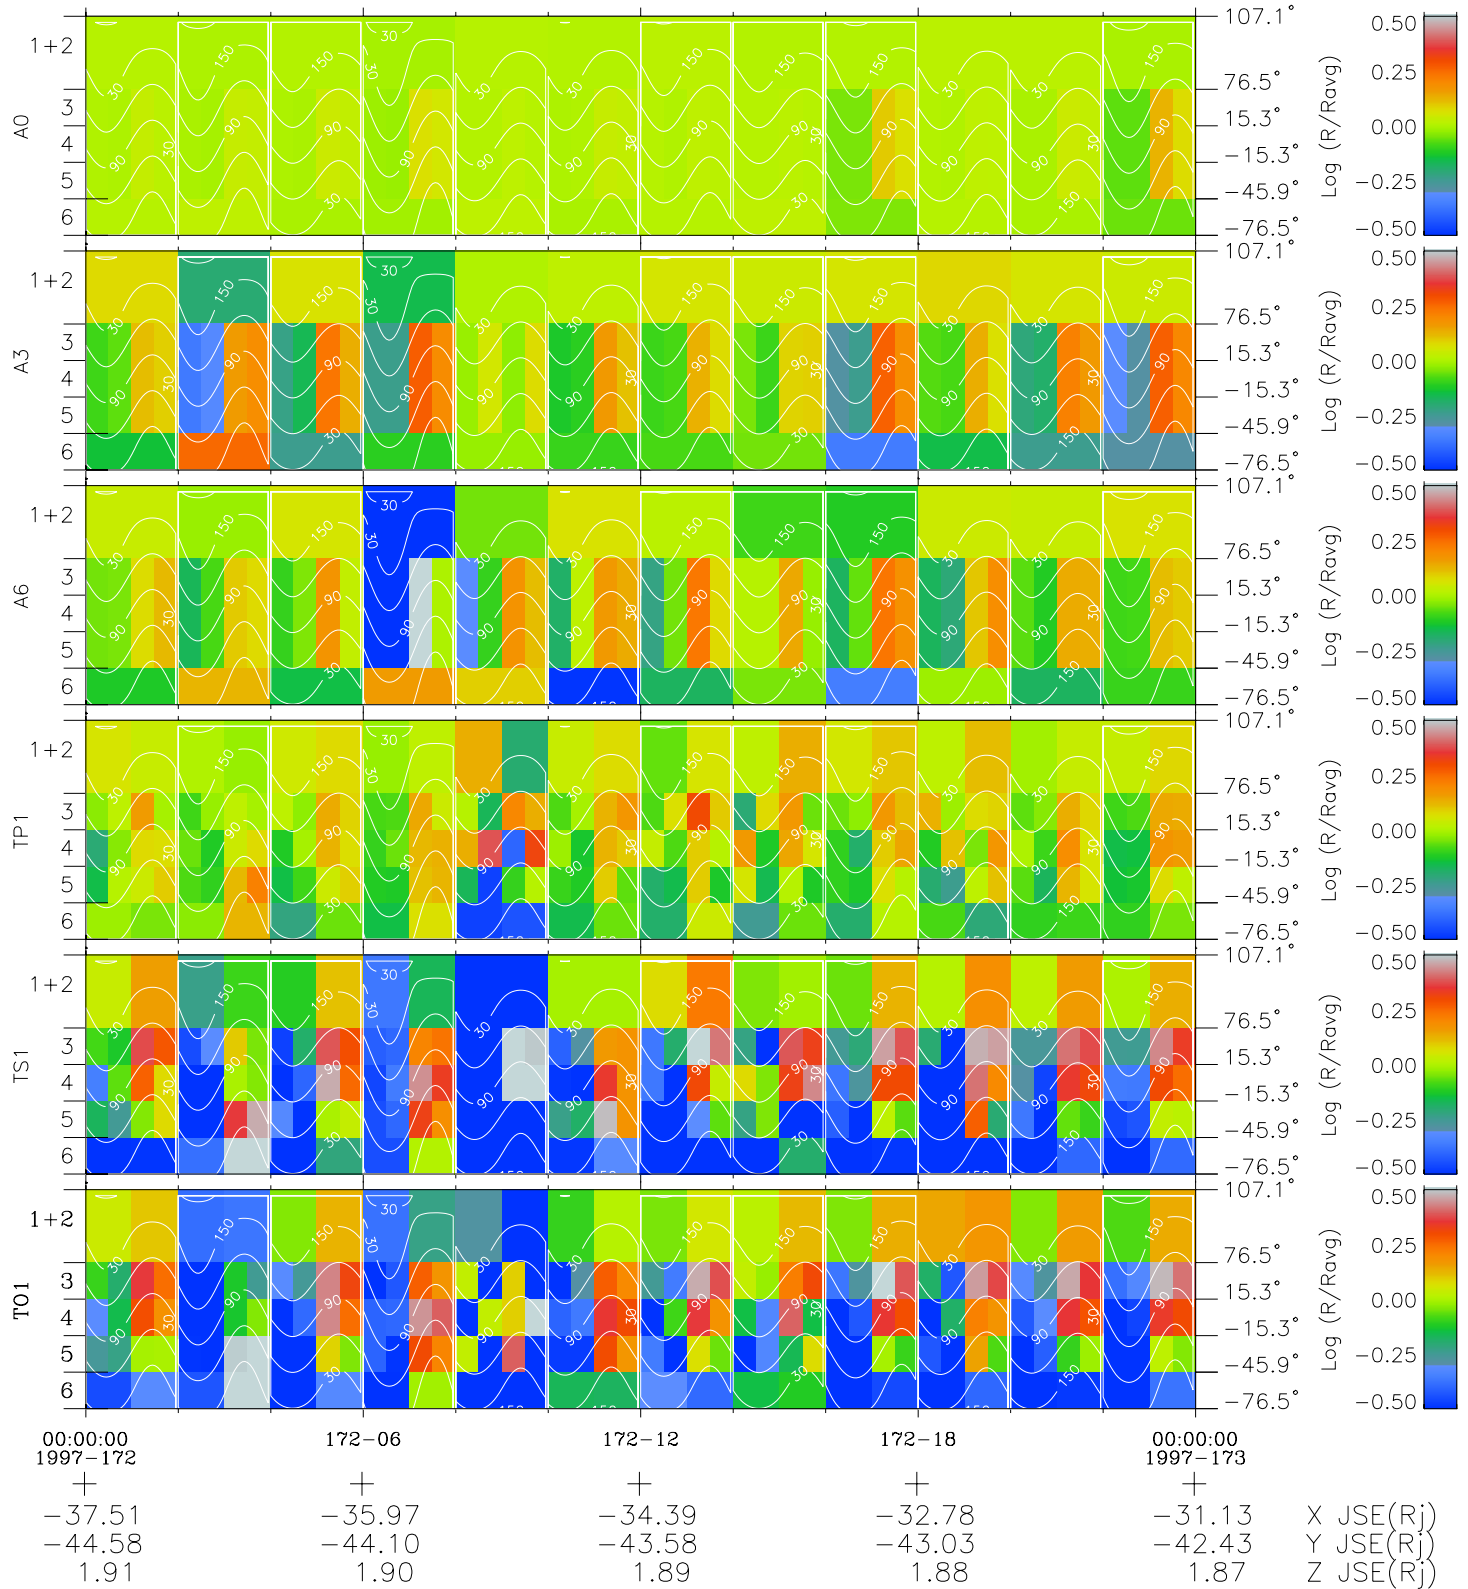

Galileo EPD Real Time All-Sky Anisotropies 97172

Software Version: RTSKY_MEAN V 1.20
 Data Production: 06-03-00
 Plot Production: Sat Sep 15 11:59:57 2001
 Color File: wondr3
 Geofactor File: 1.1

- ◇ = Jupiter look direction
- = Corotation look direction