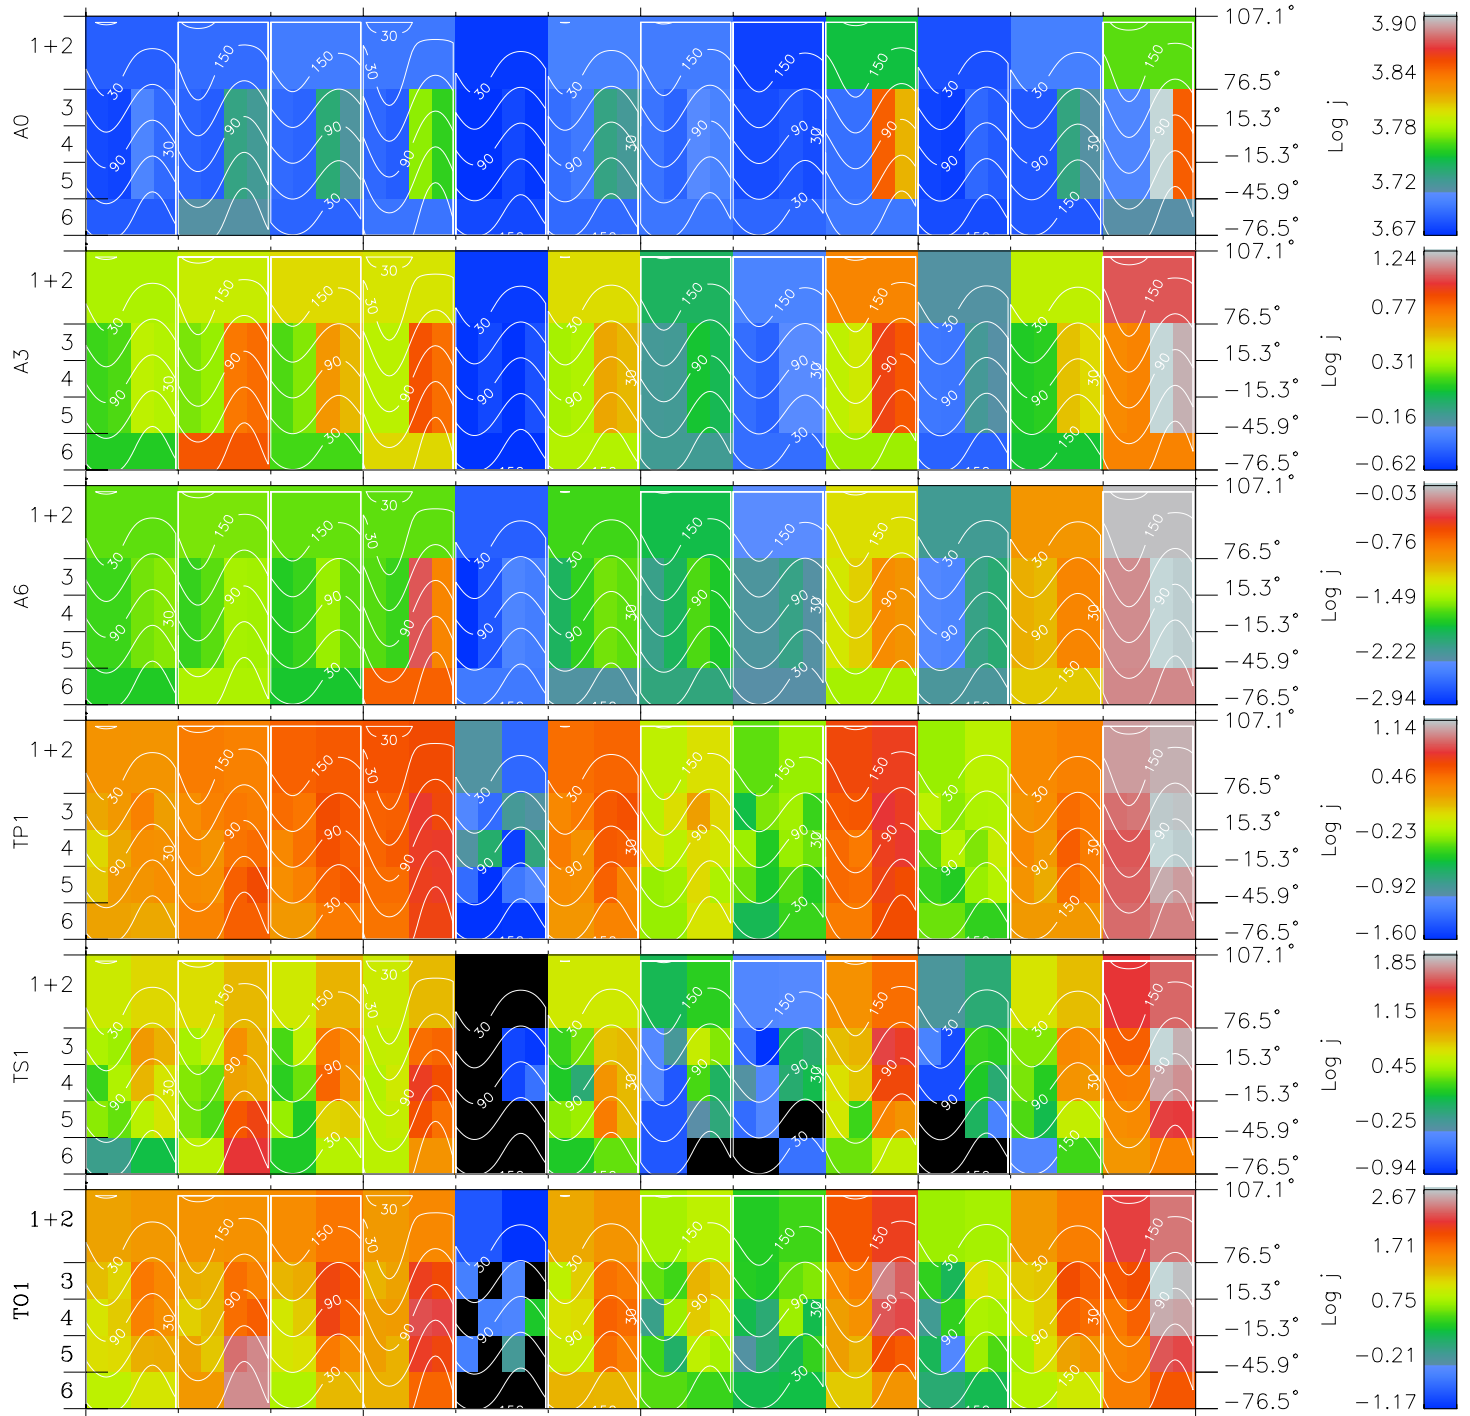

Galileo EPD Real Time All-Sky Anisotropies 97172

Software Version: RTSKY_FLUX V 1.20
Data Production: 06-03-00
Plot Production: Sat Sep 15 12:00:12 2001
Color File: wondr3
Geofactor File: 1.1

00:00:00 1997-172	172-06	172-12	172-18	00:00:00 1997-173	
+	+	+	+	+	X JSE(R _j)
-37.51	-35.97	-34.39	-32.78	-31.13	Y JSE(R _j)
-44.58	-44.10	-43.58	-43.03	-42.43	Z JSE(R _j)
1.91	1.90	1.89	1.88	1.87	

- ◇ = Jupiter look direction
- = Corotation look direction