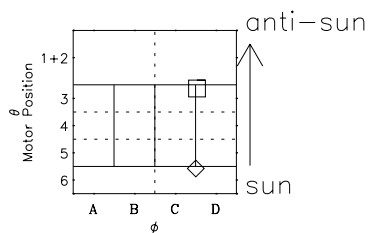

# Galileo EPD Real-Time Omni 97172

Software Version: RTLINE\_OMNI V 1.20  
Data Production: 06-03-00  
Plot Production: Sat Sep 15 12:01:46 2001

◇ = Jupiter look direction  
□ = Corotation look direction