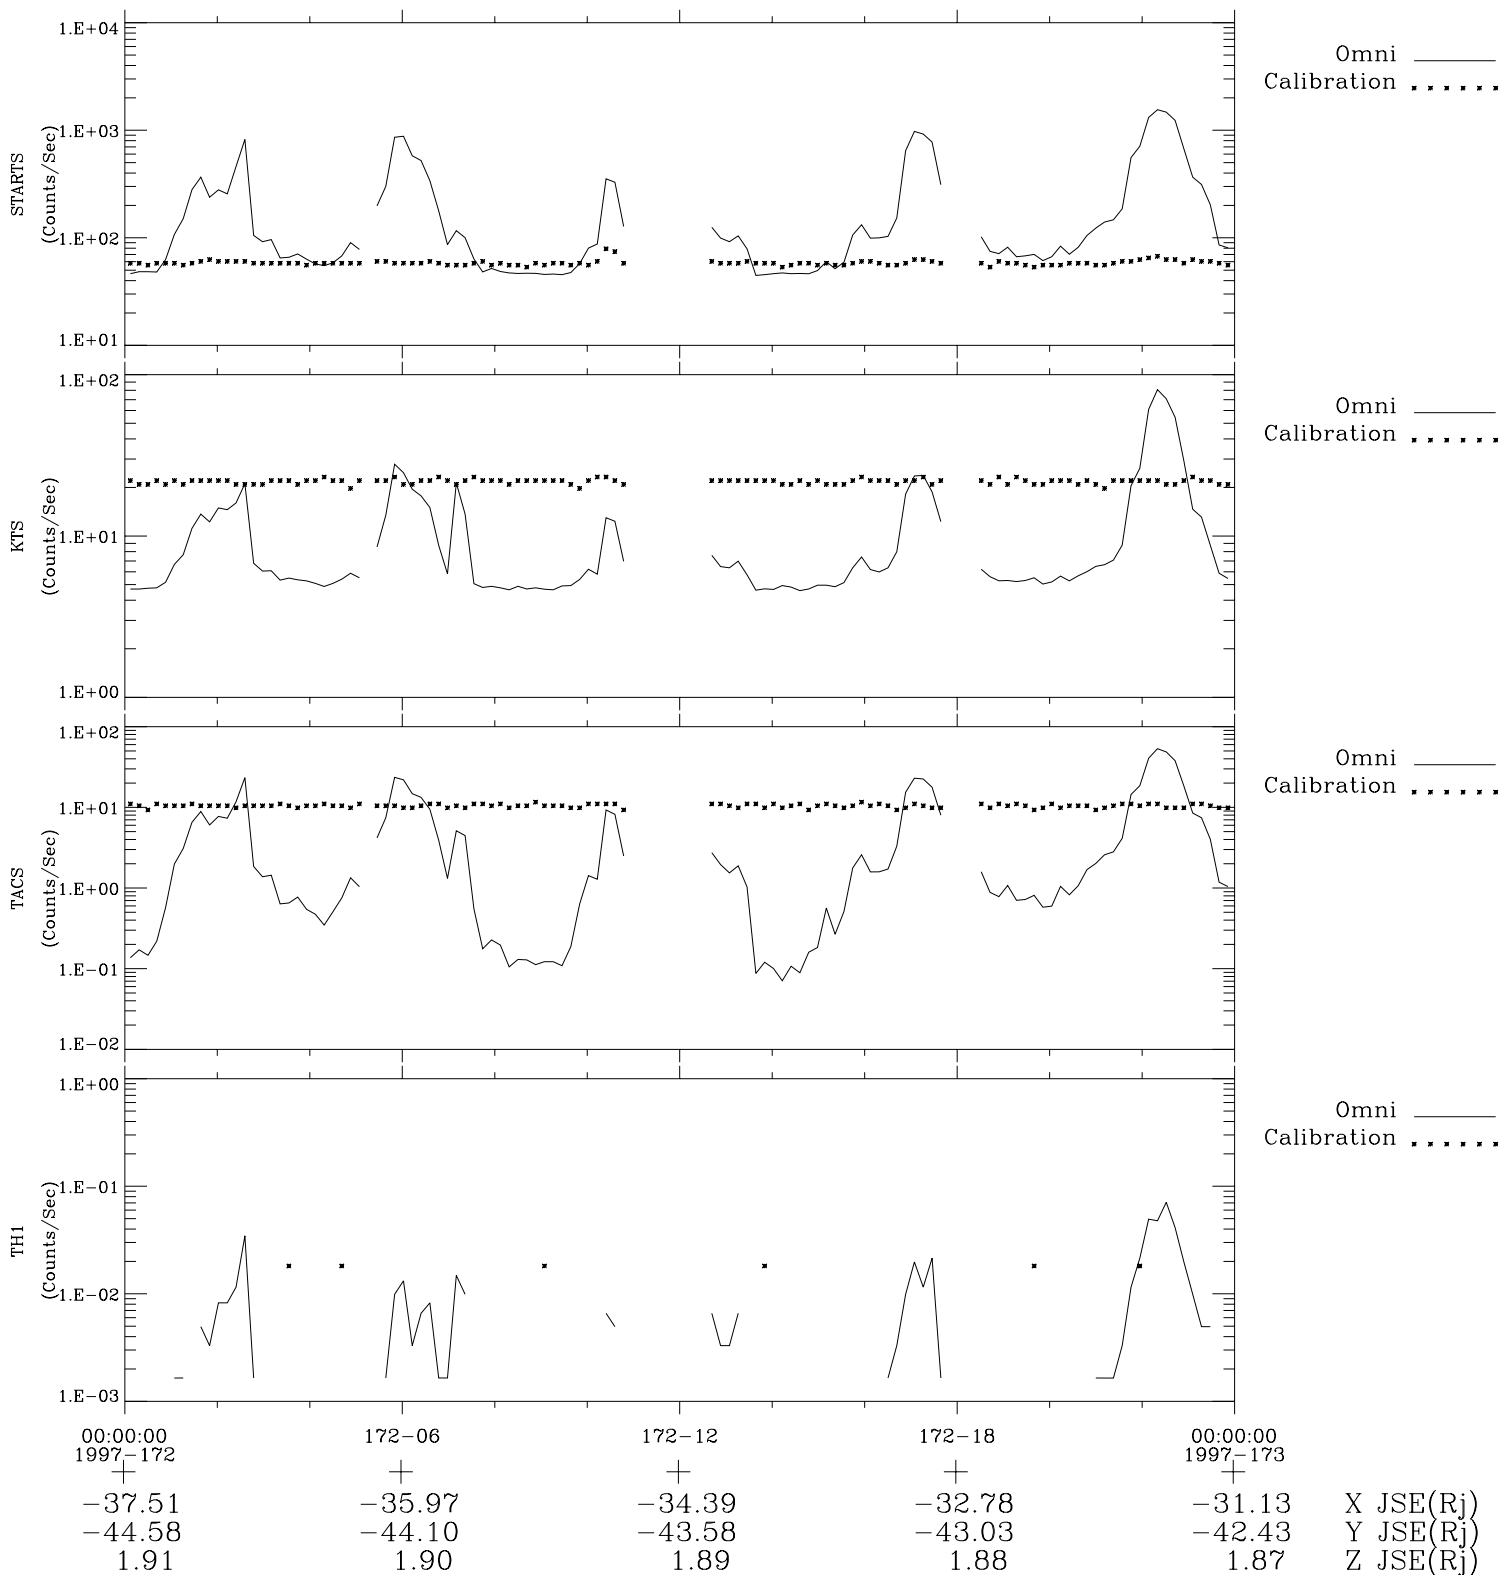

# Galileo EPD Real-Time Omni 97172

Software Version: RTLINE\_OMNI V 1.20  
Data Production: 06-03-00  
Plot Production: Sat Sep 15 12:01:46 2001

◇ = Jupiter look direction  
□ = Corotation look direction