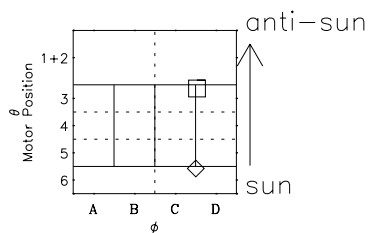

Galileo EPD Real-Time Omni 97172

Software Version: RTLINE_OMNI V 1.20
Data Production: 06-03-00
Plot Production: Sat Sep 15 12:01:45 2001

◇ = Jupiter look direction
□ = Corotation look direction