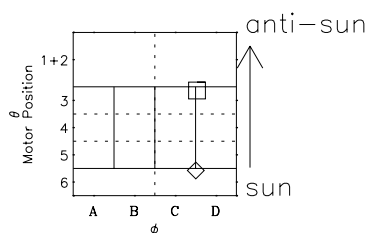

Galileo EPD Real-Time Omni 97172

Software Version: RTLINE_OMNI V 1.20
Data Production: 06-03-00
Plot Production: Sat Sep 15 12:01:45 2001

◇ = Jupiter look direction
□ = Corotation look direction