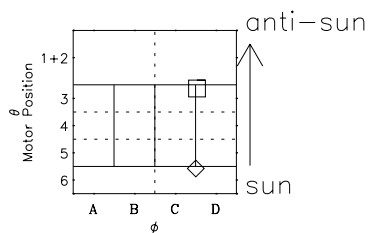

Galileo EPD Real-Time Omni 97172

Software Version: RTLINE_OMNI V 1.20
Data Production: 06-03-00
Plot Production: Sat Sep 15 12:01:44 2001

- ◇ = Jupiter look direction
- = Corotation look direction