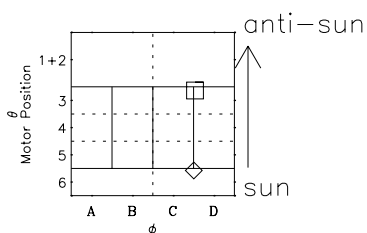

# Galileo EPD Real-Time Six-Sector 97172

Software Version: RTLINE\_R6 V 1.20  
Data Production: 06-03-00  
Plot Production: Sat Sep 15 12:01:52 2001

◇ = Jupiter look direction  
□ = Corotation look direction