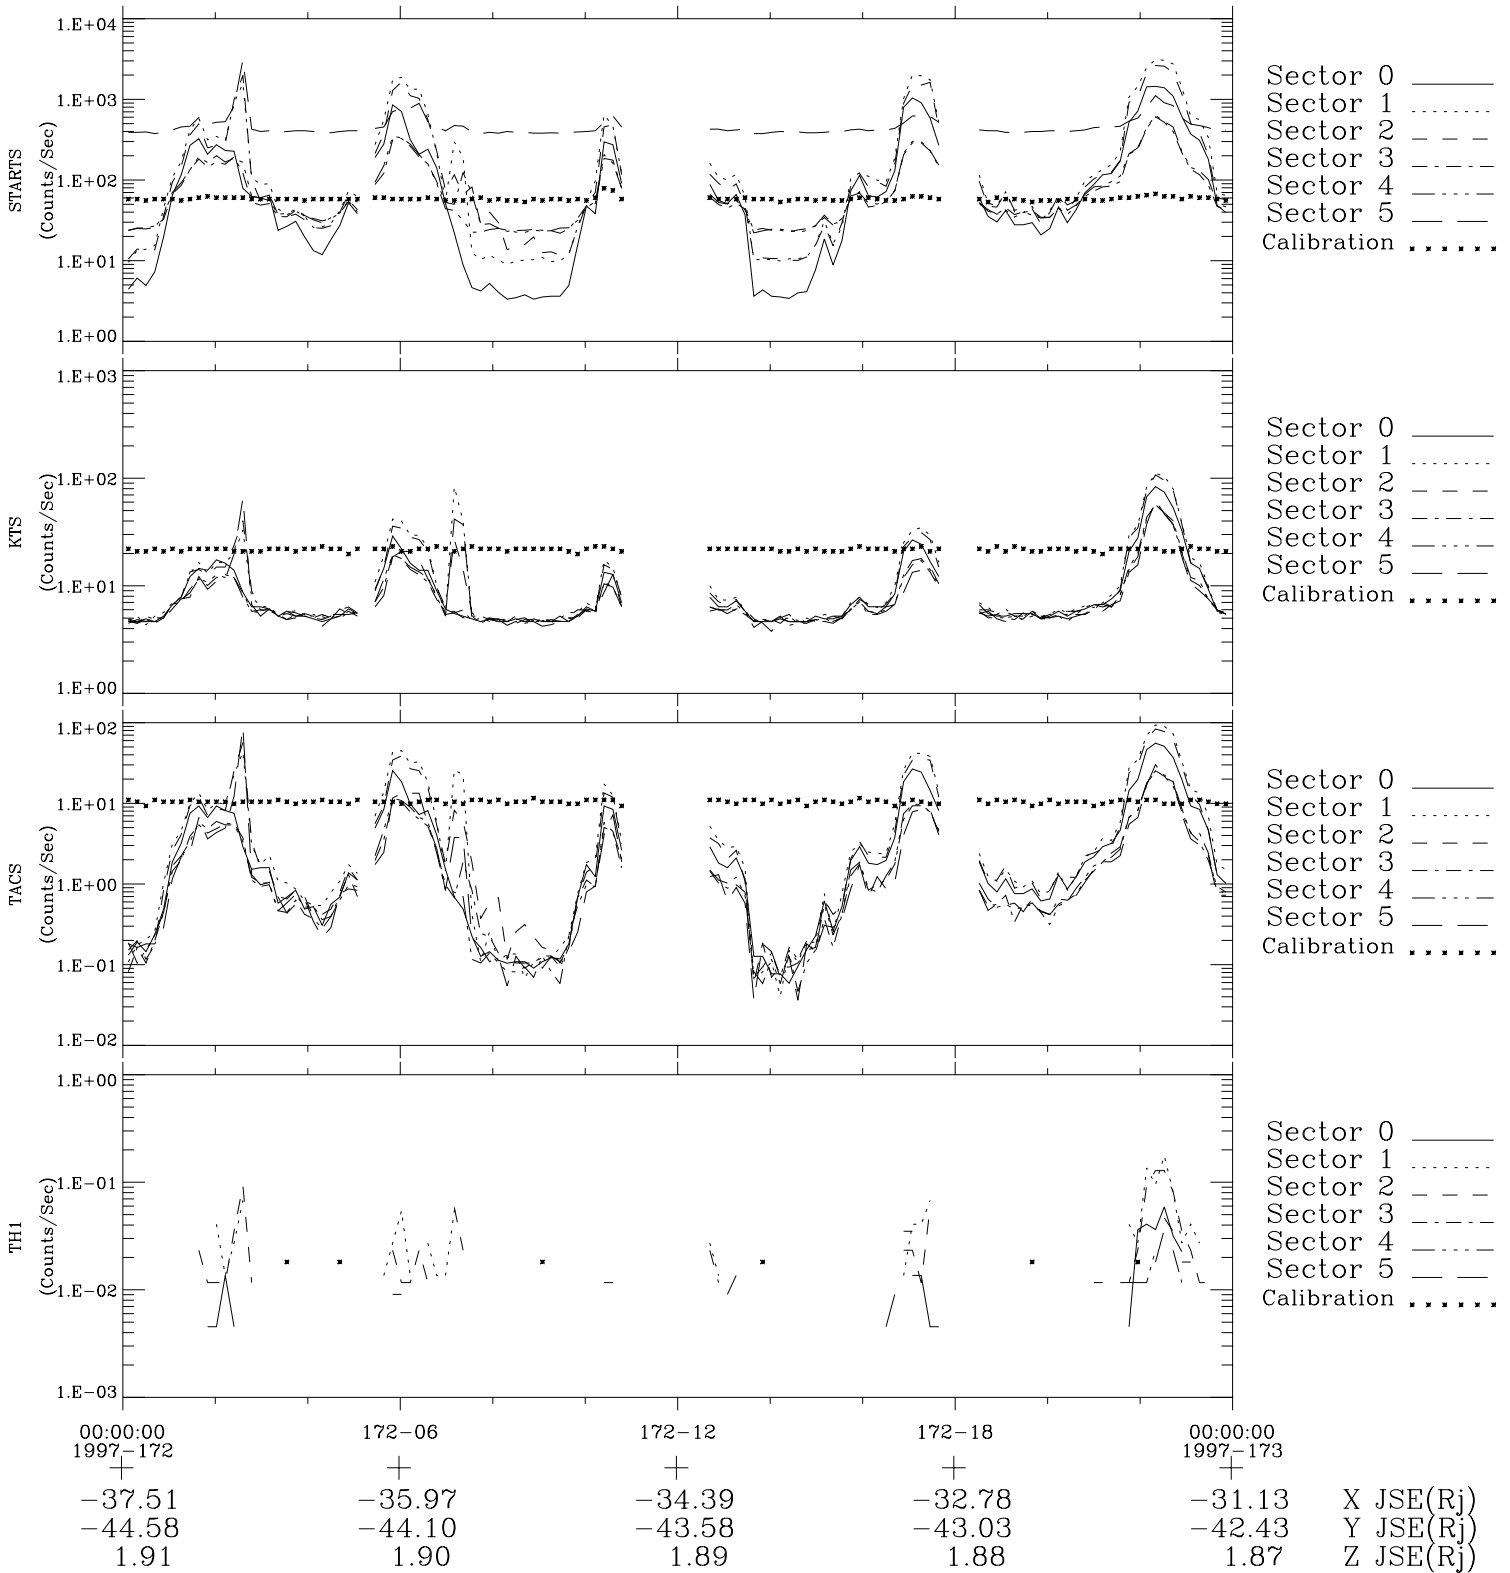

# Galileo EPD Real-Time Six-Sector 97172

Software Version: RTLINE\_R6 V 1.20  
Data Production: 06-03-00  
Plot Production: Sat Sep 15 12:01:52 2001

◇ = Jupiter look direction  
□ = Corotation look direction