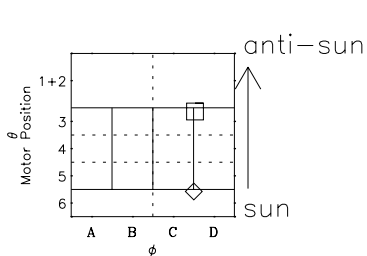

# Galileo EPD Real-Time Six-Sector 97172

Software Version: RTLINE\_R6 V 1.20  
Data Production: 06-03-00  
Plot Production: Sat Sep 15 12:01:52 2001

◇ = Jupiter look direction  
□ = Corotation look direction