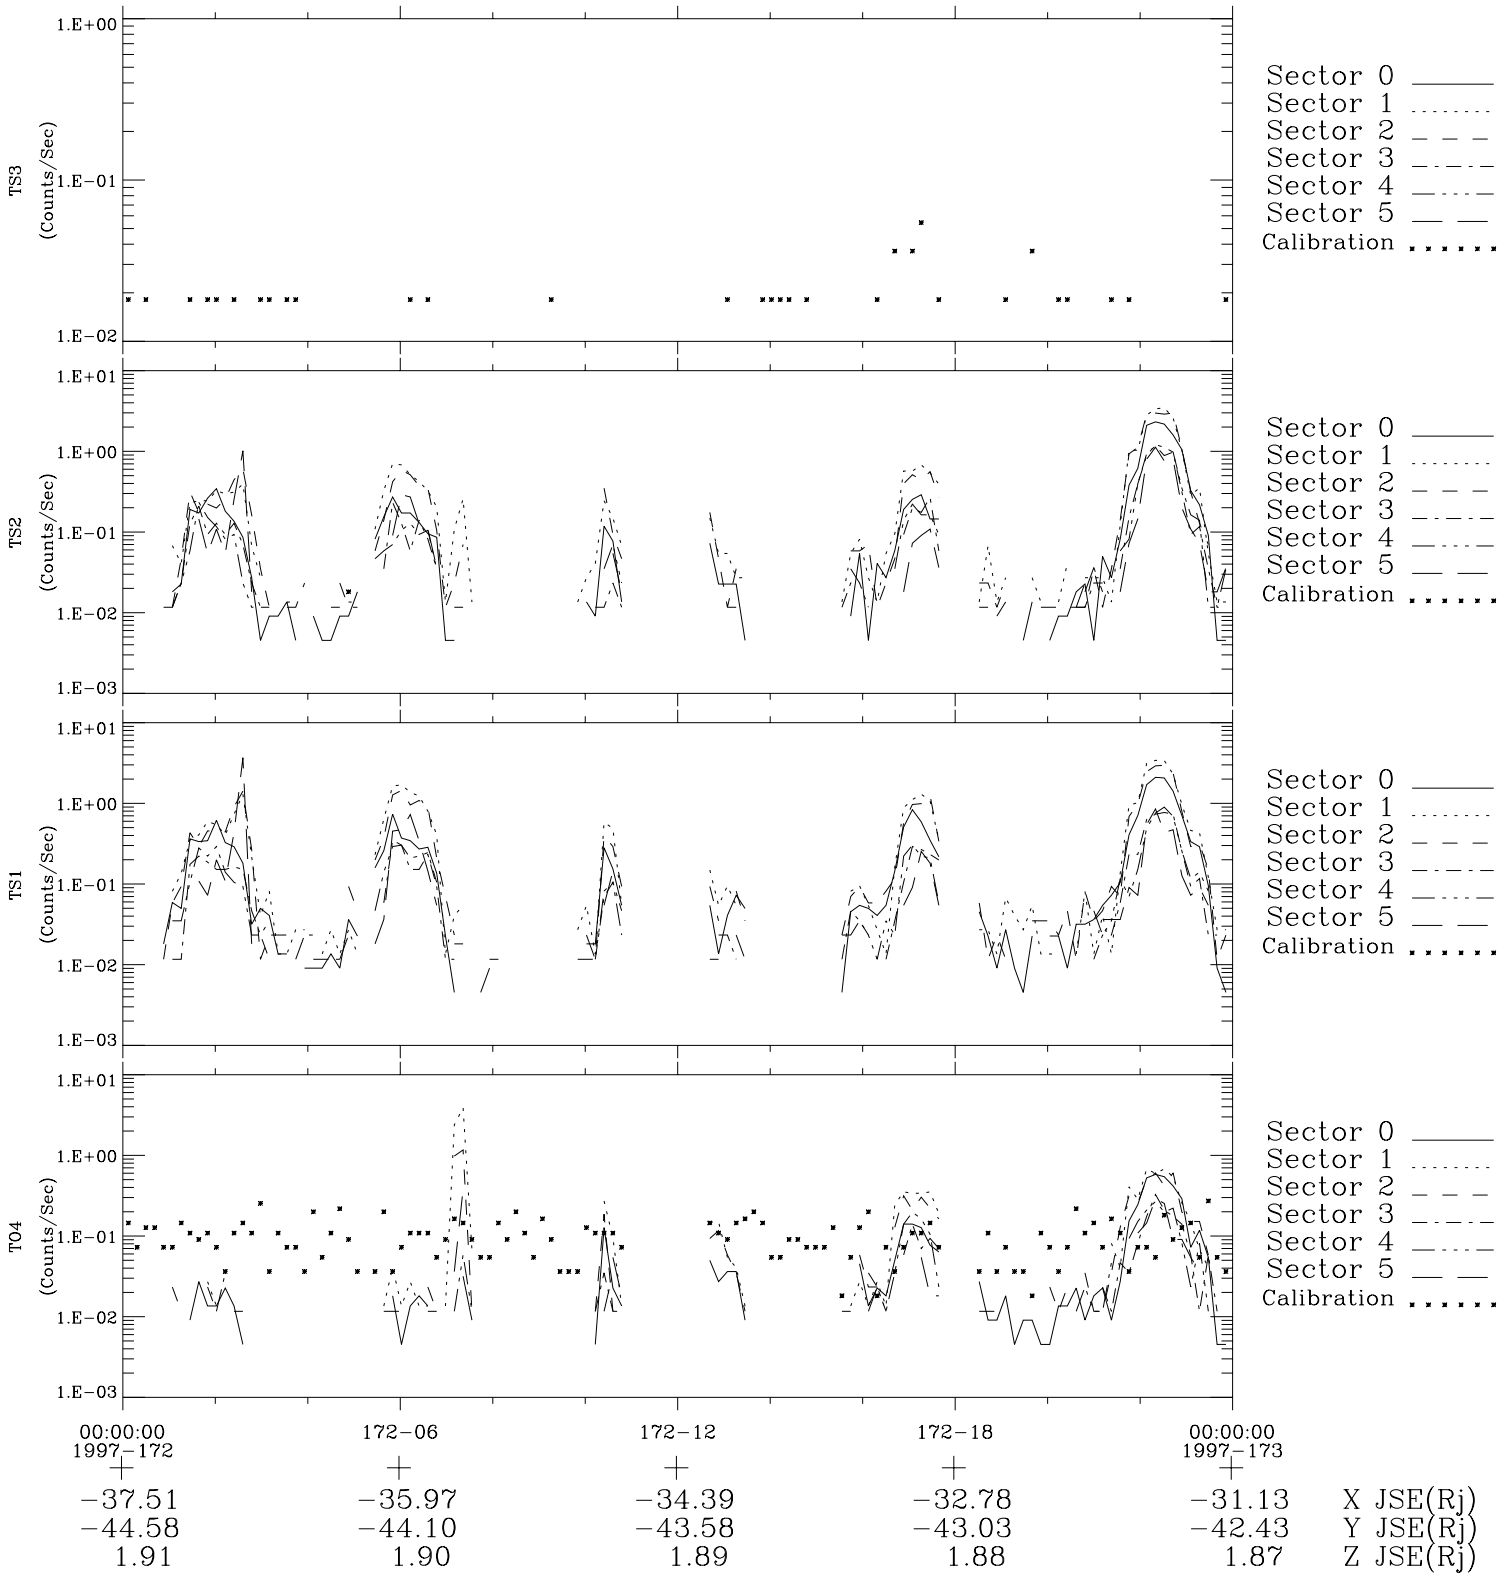

# Galileo EPD Real-Time Six-Sector 97172

Software Version: RTLINE\_R6 V 1.20  
Data Production: 06-03-00  
Plot Production: Sat Sep 15 12:01:52 2001

◇ = Jupiter look direction  
□ = Corotation look direction