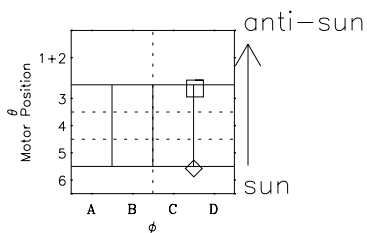

Galileo EPD Real-Time Six-Sector 97172

Software Version: RTLINE_R6 V 1.20
Data Production: 06-03-00
Plot Production: Sat Sep 15 12:01:51 2001

\diamond = Jupiter look direction
 \square = Corotation look direction