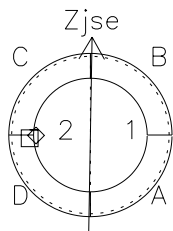

Galileo EPD Real-Time Six-Sector 97172

Software Version: RTLINE_R6 V 1.20
Data Production: 06-03-00
Plot Production: Sat Sep 15 12:01:51 2001

\diamond = Jupiter look direction
 \square = Corotation look direction