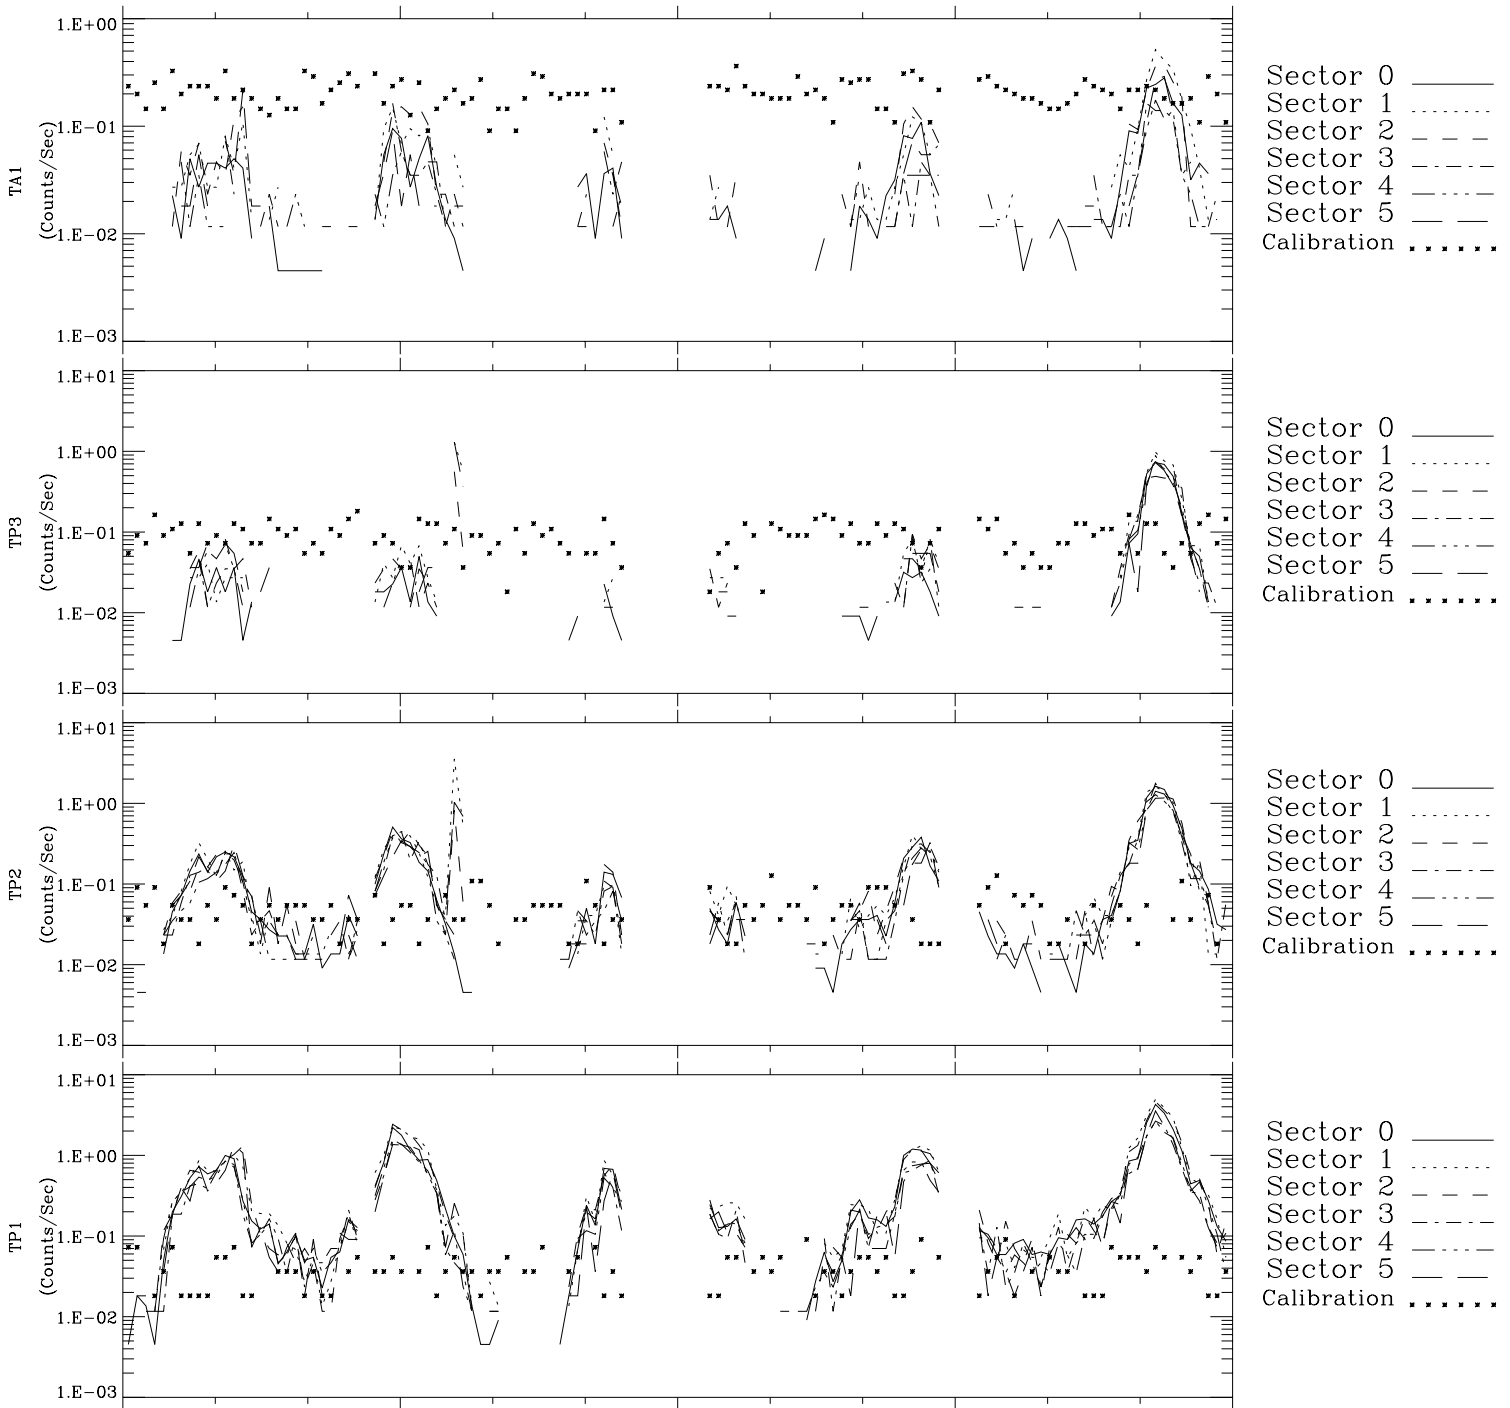

# Galileo EPD Real-Time Six-Sector 97172

Software Version: RTLINE\_R6 V 1.20  
Data Production: 06-03-00  
Plot Production: Sat Sep 15 12:01:51 2001

Sector 0 ———  
Sector 1 .....  
Sector 2 - - -  
Sector 3 - . - . -  
Sector 4 - - - -  
Sector 5 ———  
Calibration .....  
.....

Sector 0 ———  
Sector 1 .....  
Sector 2 - - -  
Sector 3 - . - . -  
Sector 4 - - - -  
Sector 5 ———  
Calibration .....  
.....

Sector 0 ———  
Sector 1 .....  
Sector 2 - - -  
Sector 3 - . - . -  
Sector 4 - - - -  
Sector 5 ———  
Calibration .....  
.....

Sector 0 ———  
Sector 1 .....  
Sector 2 - - -  
Sector 3 - . - . -  
Sector 4 - - - -  
Sector 5 ———  
Calibration .....  
.....

00:00:00 1997-172	172-06	172-12	172-18	00:00:00 1997-173	
+	+	+	+	+	X JSE(R <sub>j</sub> )
-37.51	-35.97	-34.39	-32.78	-31.13	Y JSE(R <sub>j</sub> )
-44.58	-44.10	-43.58	-43.03	-42.43	Z JSE(R <sub>j</sub> )
1.91	1.90	1.89	1.88	1.87	

◇ = Jupiter look direction  
□ = Corotation look direction