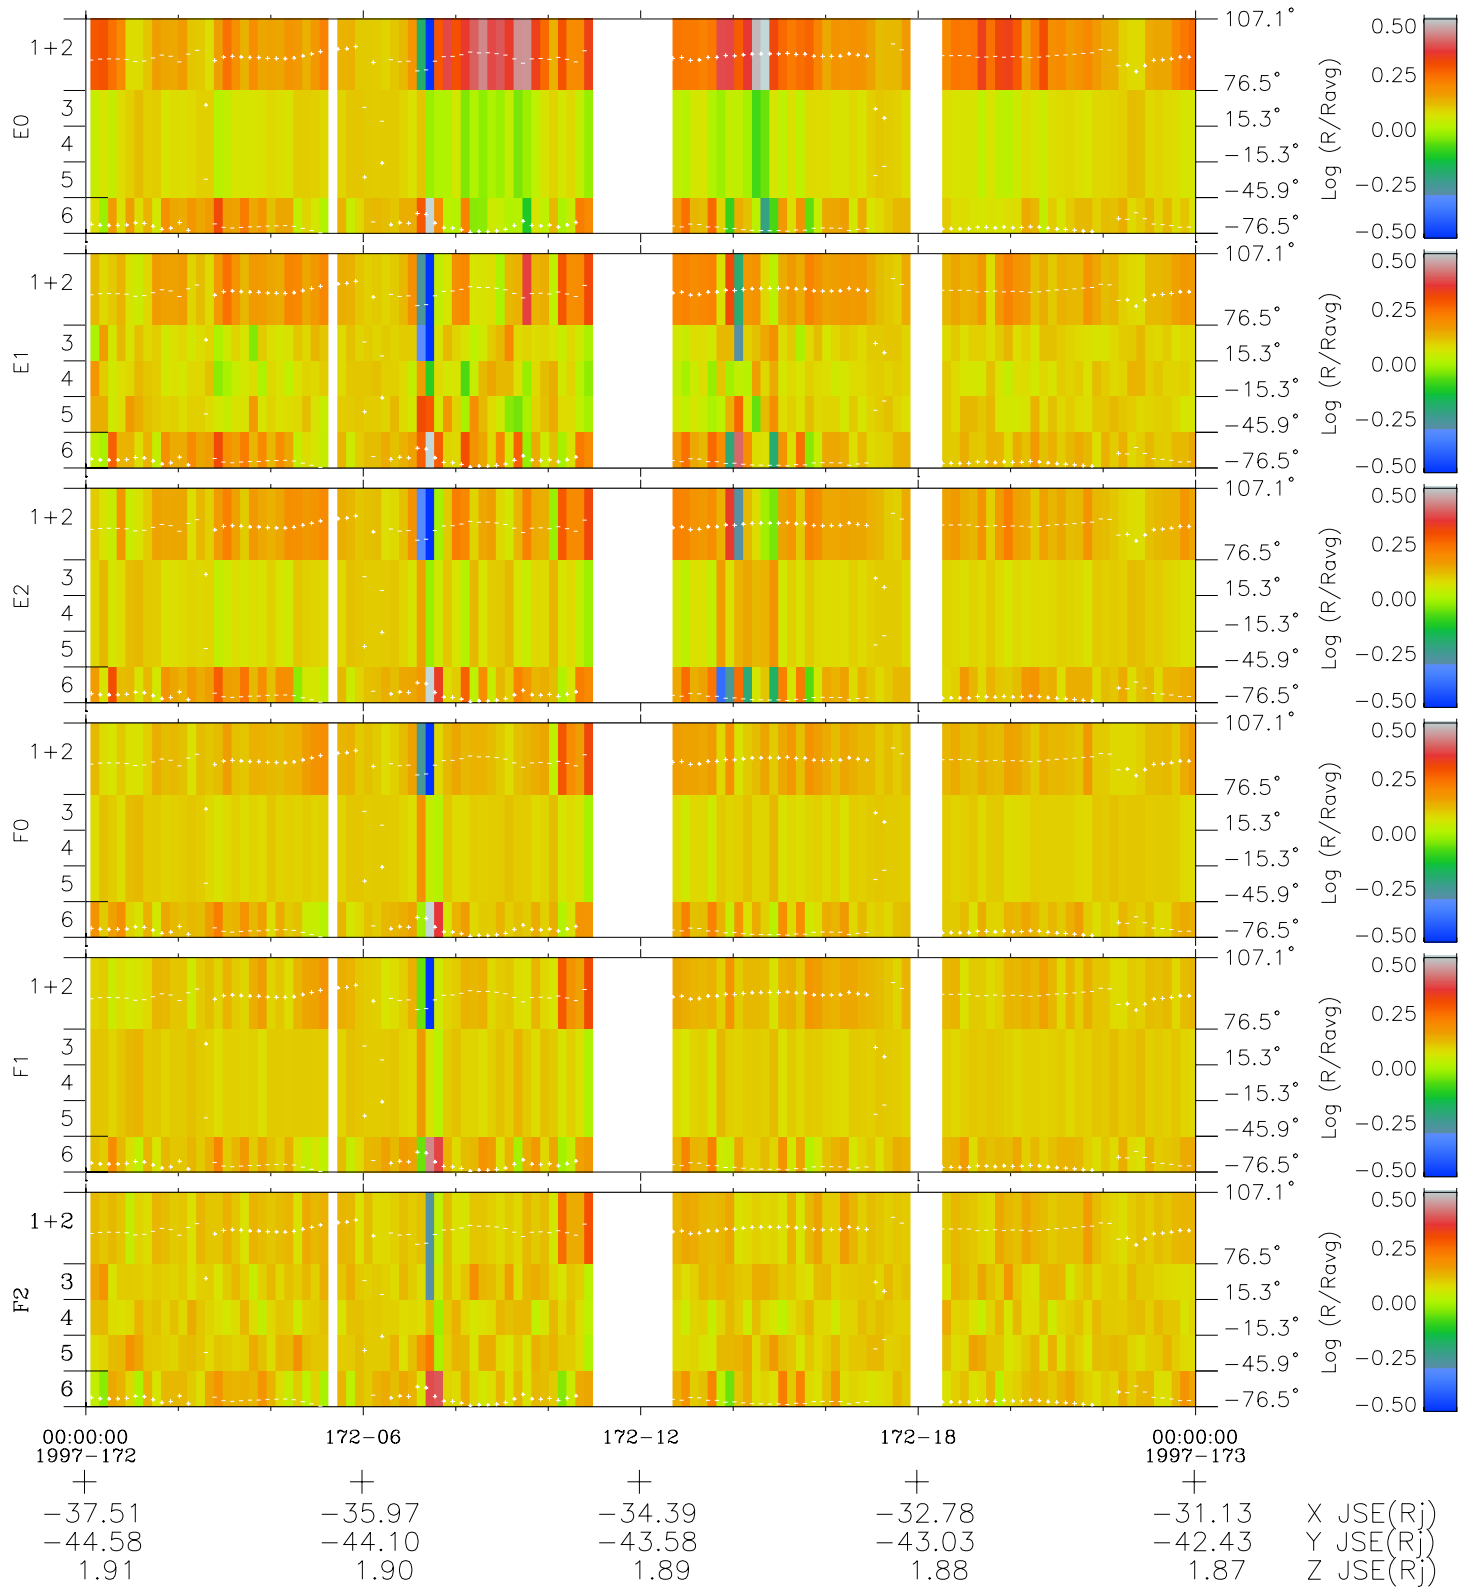

# Galileo EPD Real Elevation Anisotropies 97172

Software Version: RTELEV\_MEAN V 1.20  
 Data Production: 06-03-00  
 Plot Production: Sat Sep 15 12:00:45 2001  
 Color File: wondr3  
 Geofactor File: 1.1

- ◇ = Jupiter look direction
- = Corotation look direction